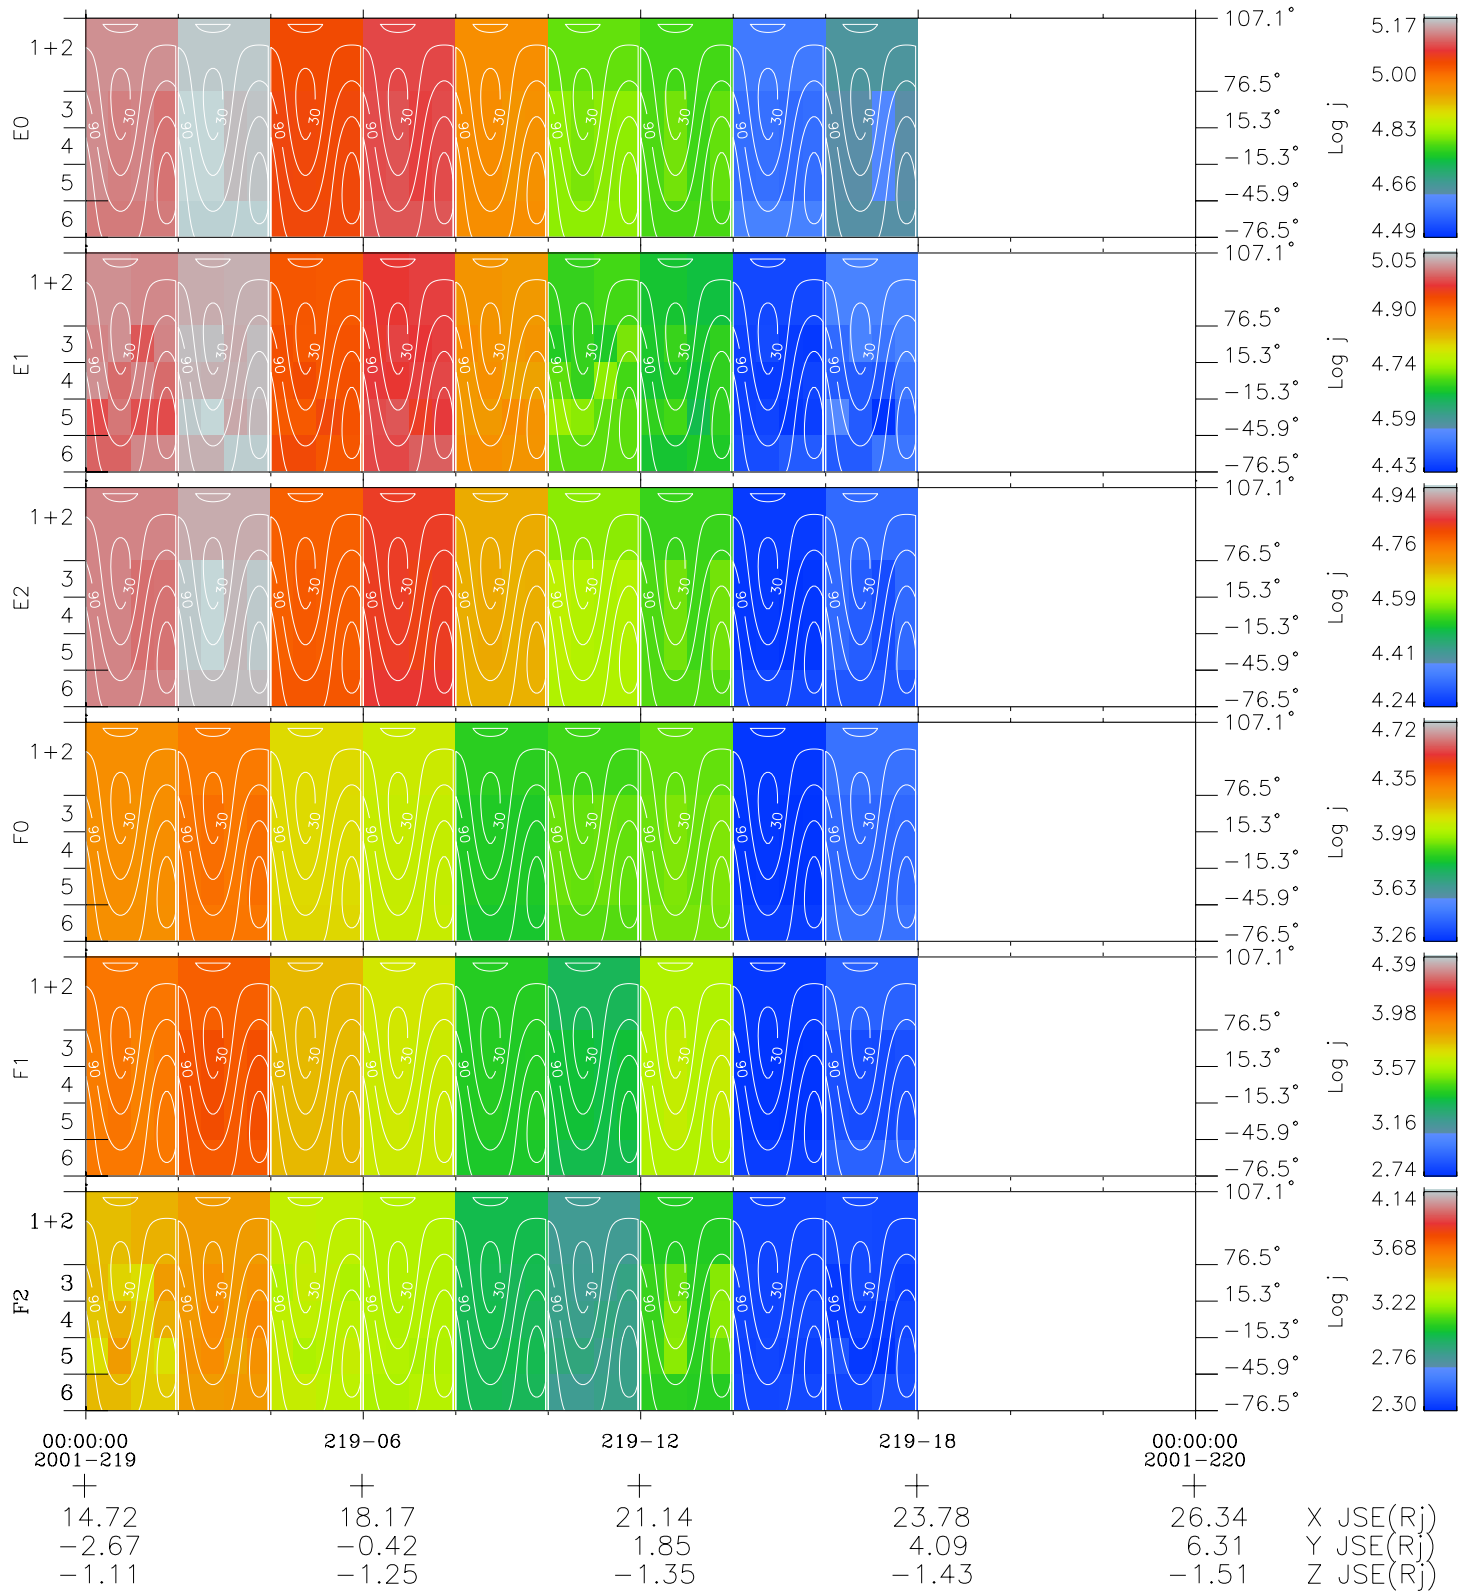

Galileo EPD Real Time All-Sky Anisotropies 01219

Software Version: RTSKY_FLUX V 1.20
 Data Production: 25-08-01
 Plot Production: Tue Sep 25 06:56:27 2001
 Color File: wondr3
 Geofactor File: 1.1

◇ = Jupiter look direction
 □ = Corotation look direction