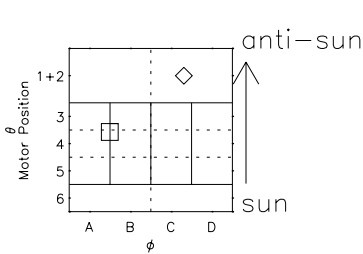

Galileo EPD Real Time All-Sky Anisotropies 01219

Software Version: RTSKY_FLUX V 1.20
 Data Production: 25-08-01
 Plot Production: Tue Sep 25 06:56:27 2001
 Color File: wondr3
 Geofactor File: 1.1

◇ = Jupiter look direction
 □ = Corotation look direction