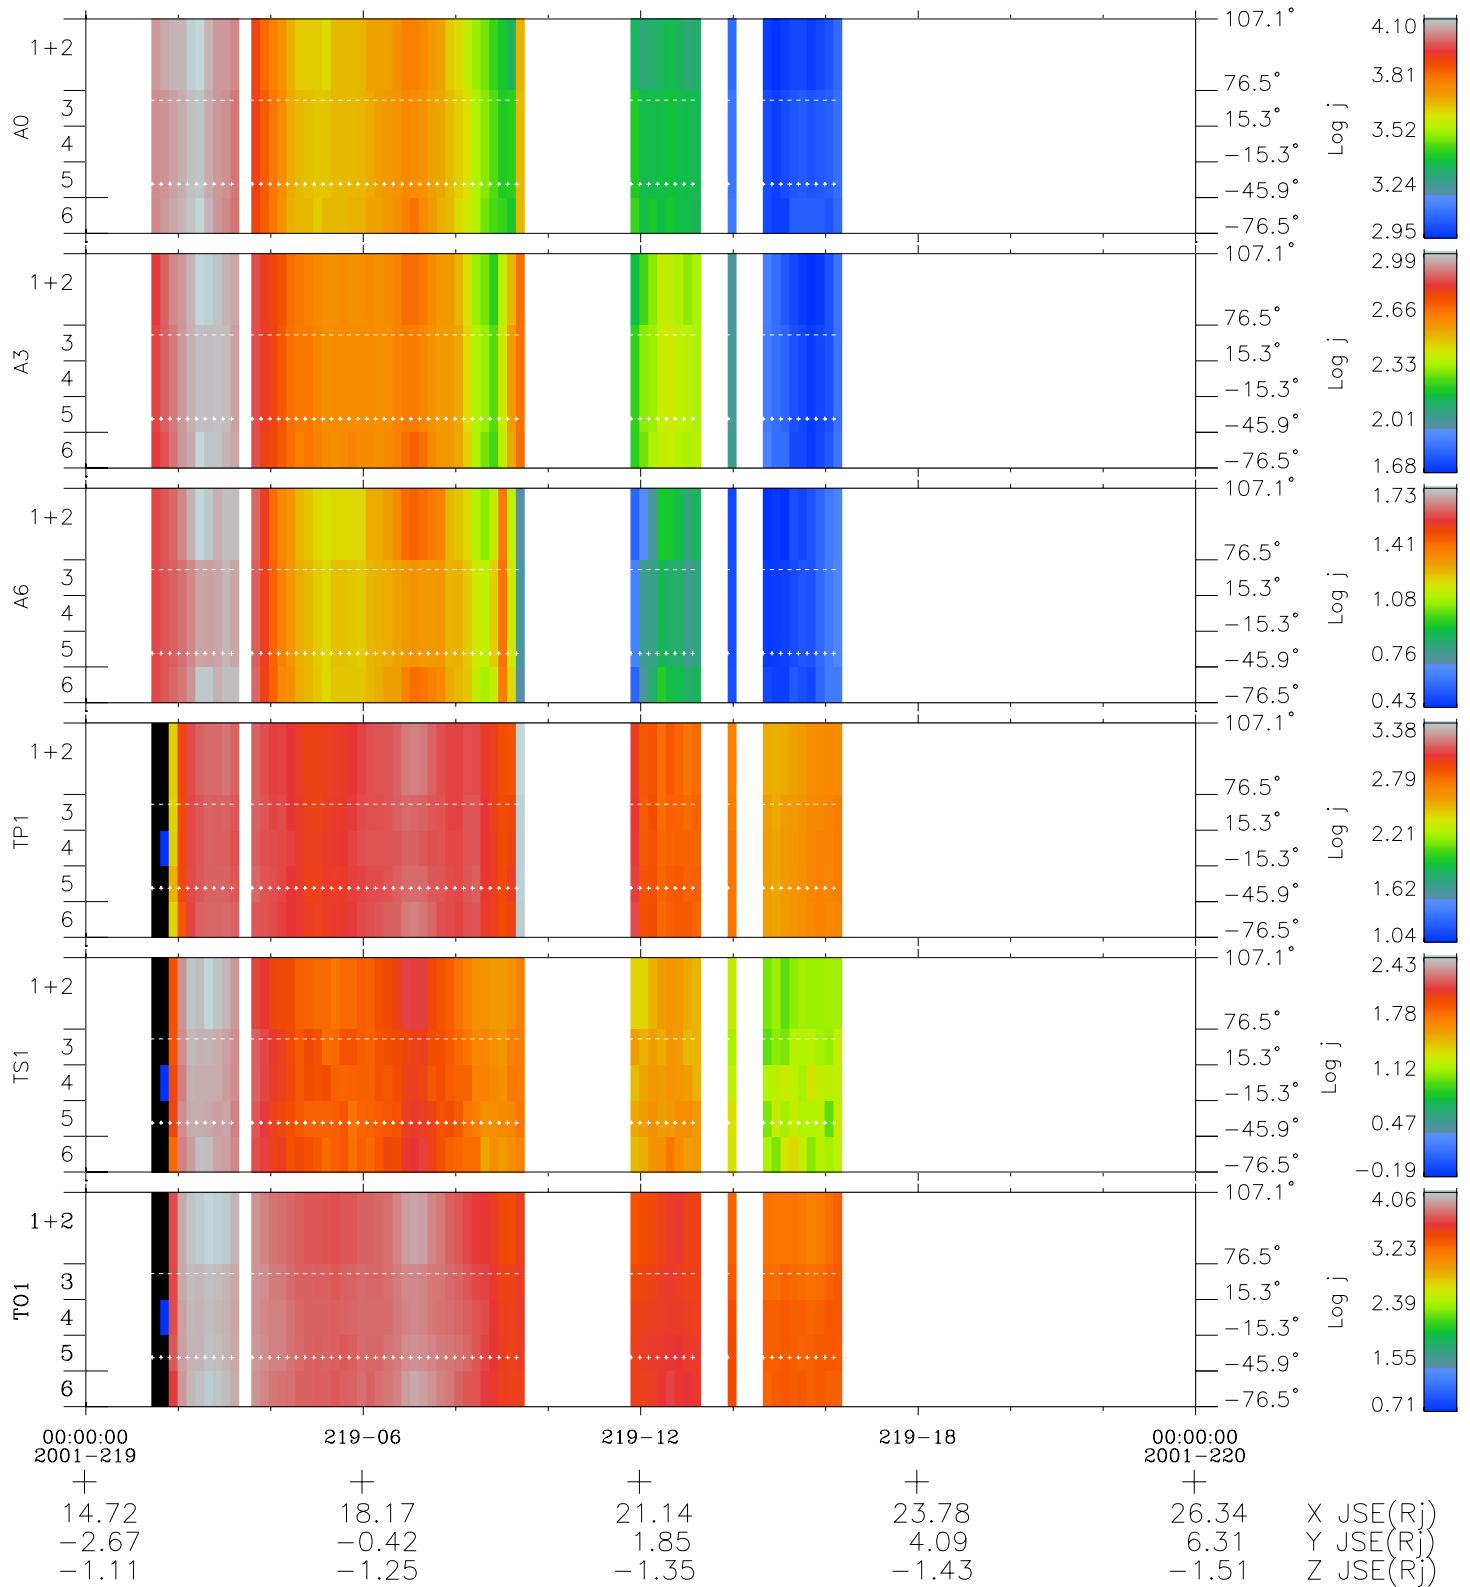

Galileo EPD Real Elevation Anisotropies 01219

Software Version: RTELEV_FLUX V 1.20
 Data Production: 25-08-01
 Plot Production: Tue Sep 25 06:56:45 2001
 Color File: wondr3
 Geofactor File: 1.1

- ◇ = Jupiter look direction
- = Corotation look direction