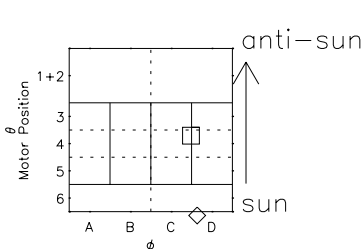

Galileo EPD Real Elevation Anisotropies 01218

Software Version: RTELEV_NORM V 1.20
 Data Production: 25-08-01
 Plot Production: Tue Sep 25 06:44:38 2001
 Color File: wondr3
 Geofactor File: 1.1

- ◇ = Jupiter look direction
- = Corotation look direction