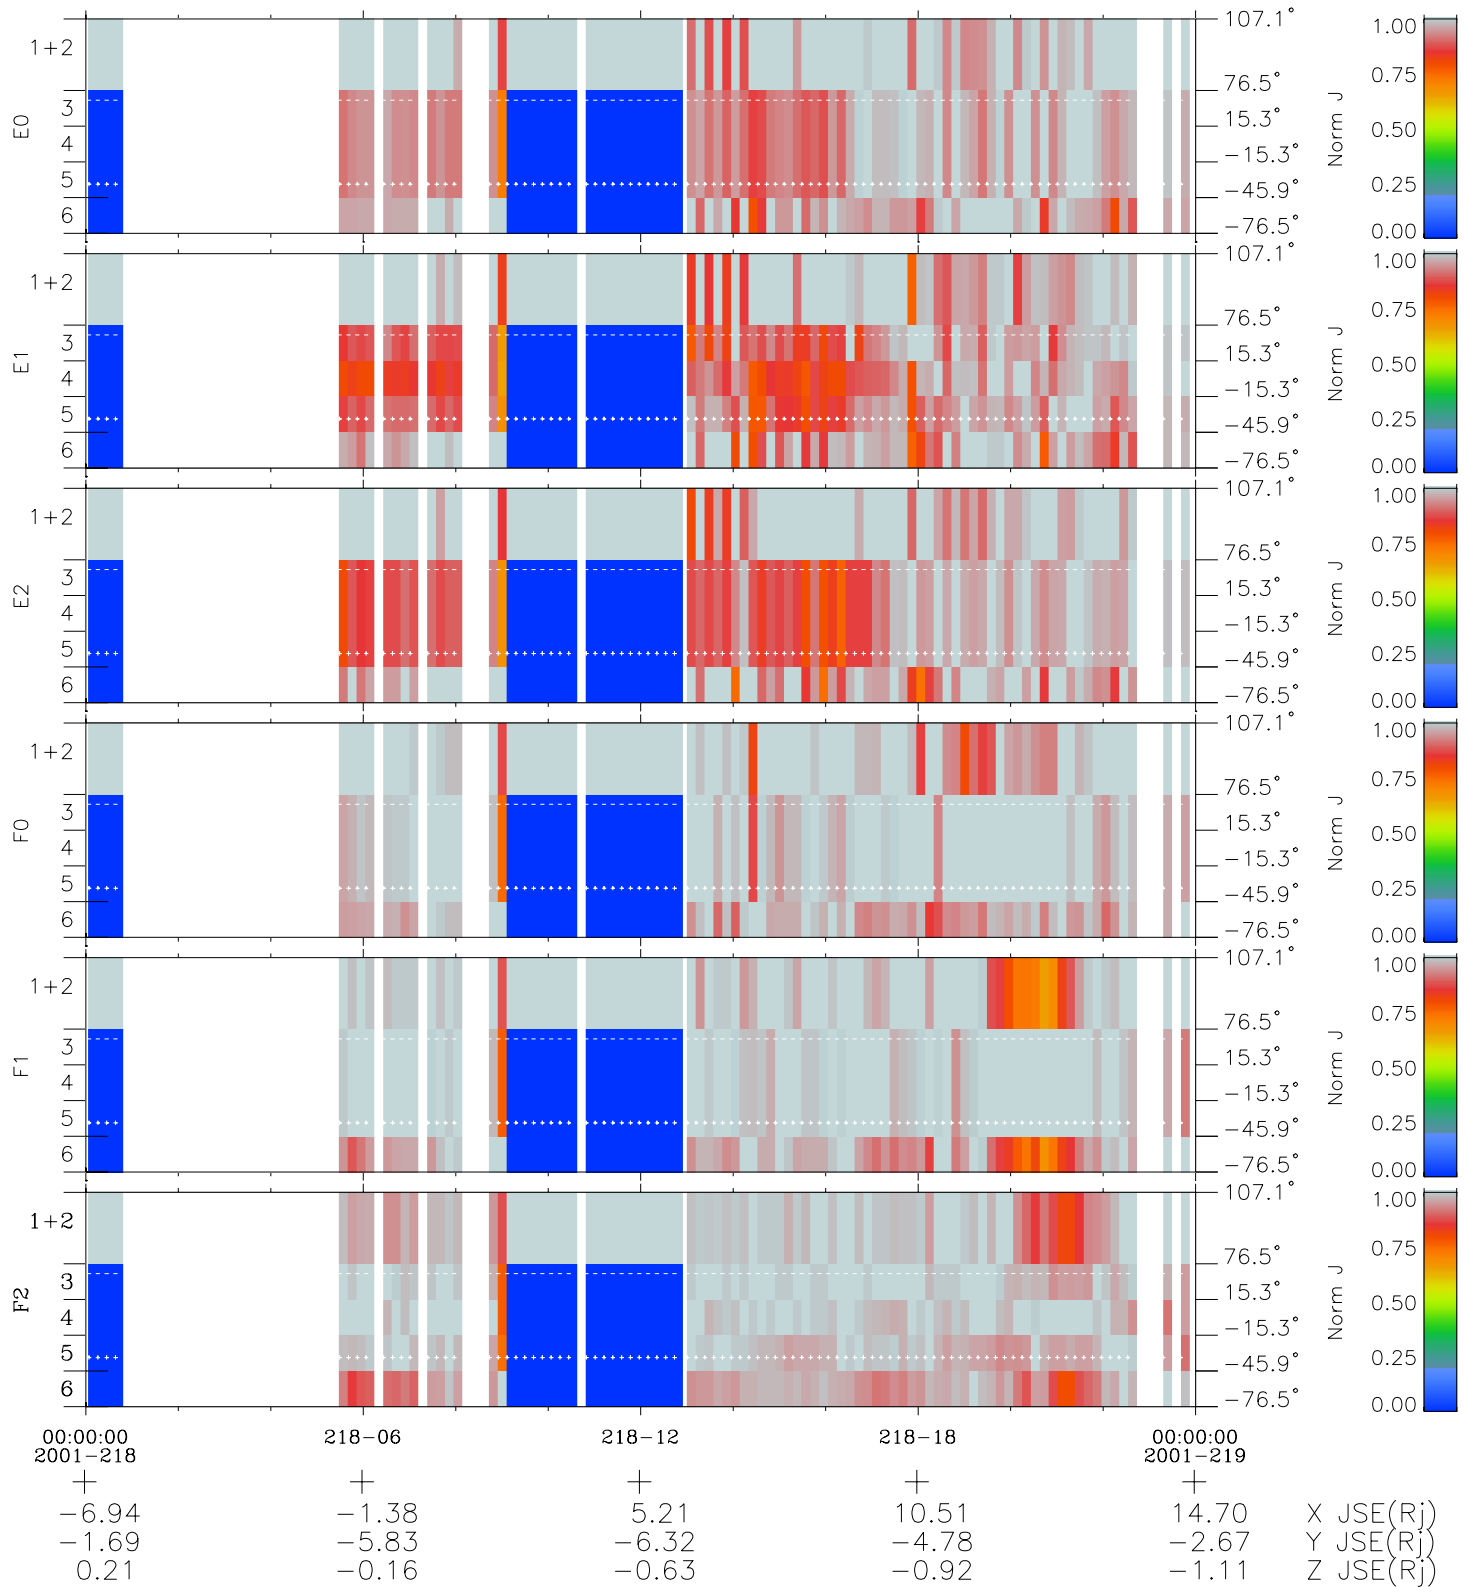

Galileo EPD Real Elevation Anisotropies 01218

Software Version: RTELEV_NORM V 1.20
 Data Production: 25-08-01
 Plot Production: Tue Sep 25 06:44:38 2001
 Color File: wondr3
 Geofactor File: 1.1

- ◇ = Jupiter look direction
- = Corotation look direction