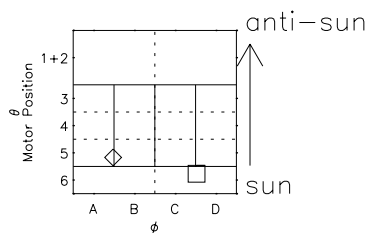

Galileo EPD Real Time R6 Electrons Spectra 01217

Software Version: RTSPEC_R6 V 1.20
 Data Production: 25-08-01
 Plot Production: Tue Sep 25 06:31:07 2001
 Color File: wondr3
 Geofactor File: 1.1

- ◇ = Jupiter look direction
- = Corotation look direction