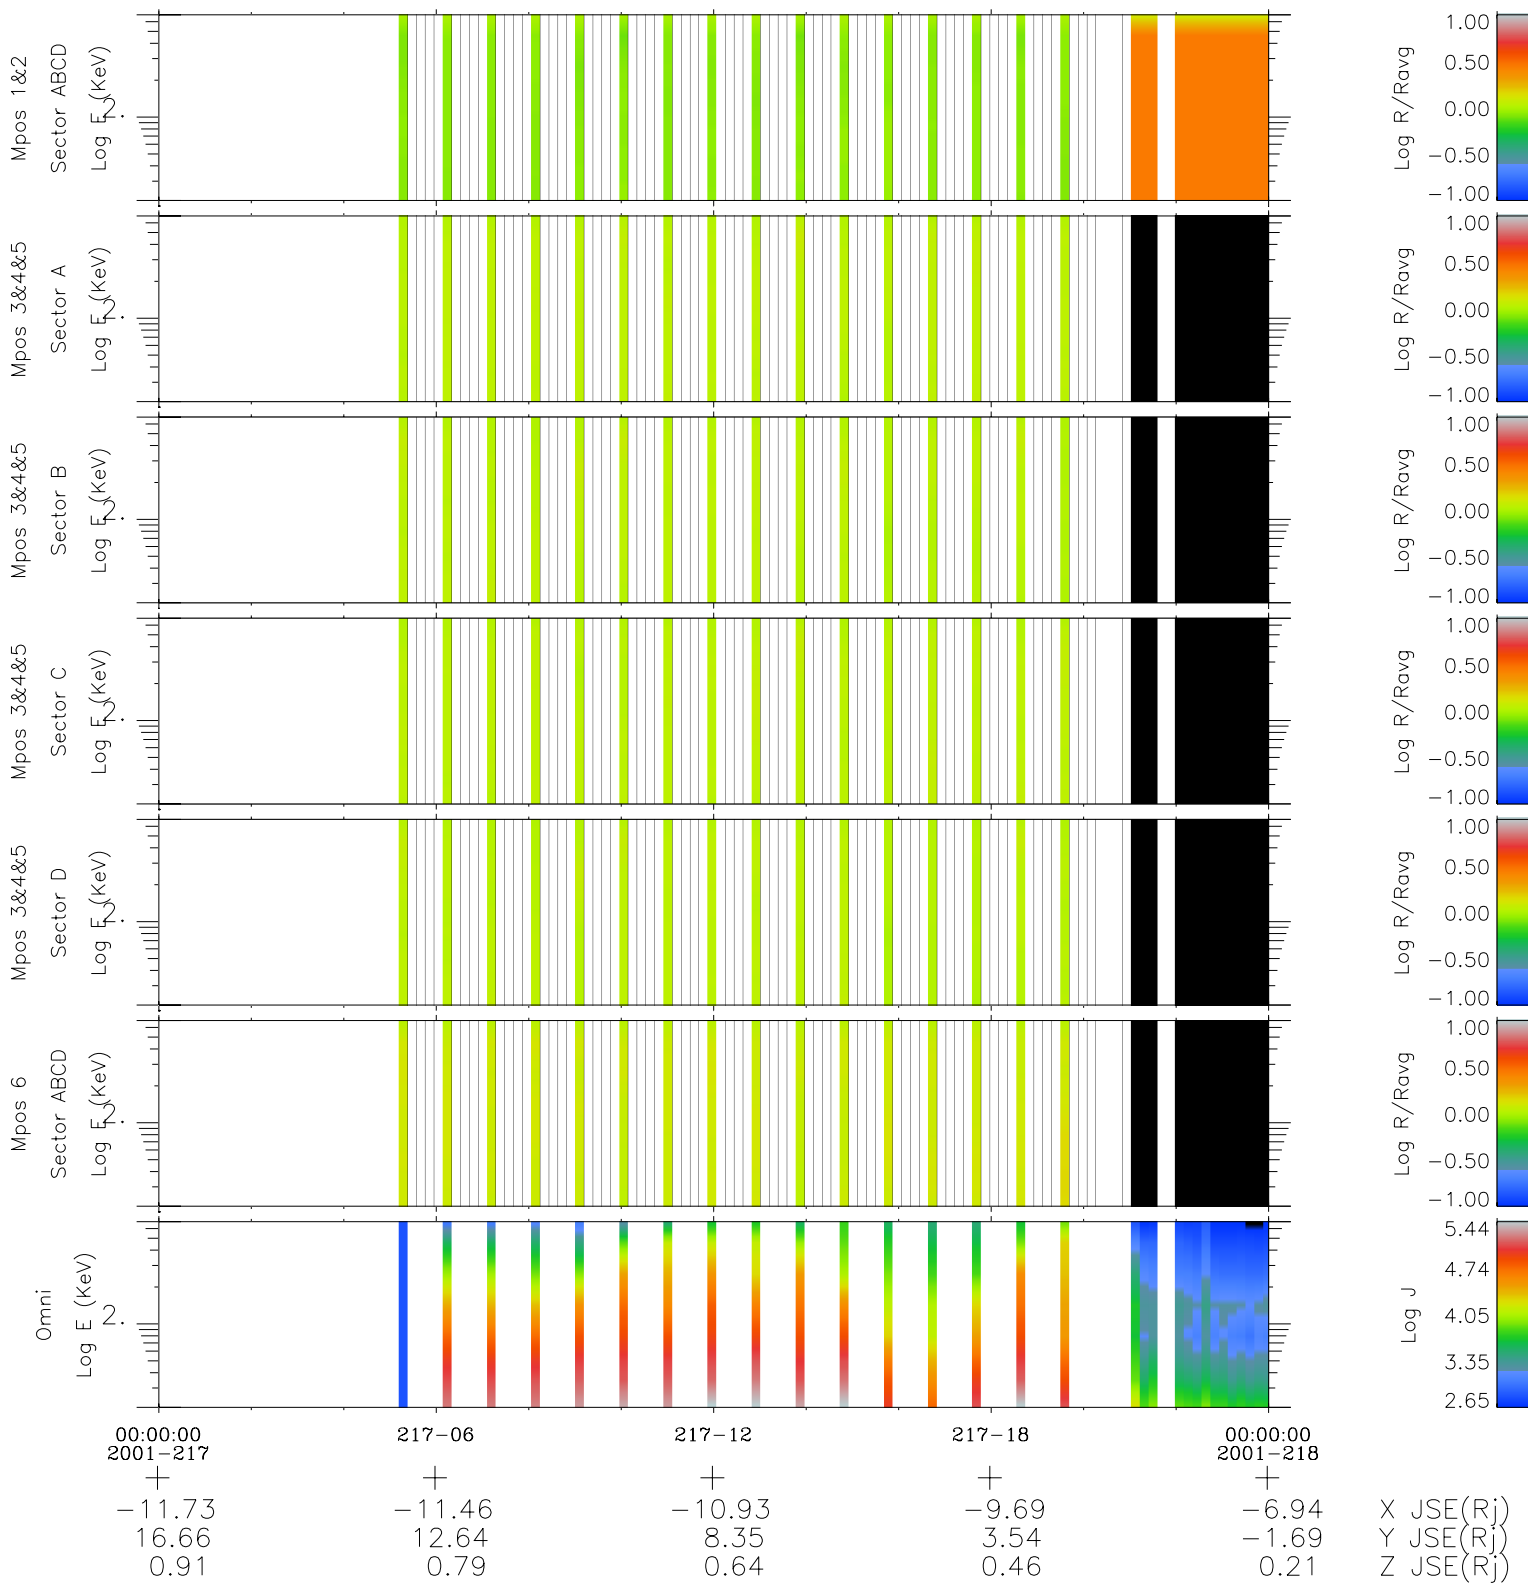

Galileo EPD Real Time R6 Electrons Spectra 01217

Software Version: RTSPEC_R6 V 1.20
 Data Production: 25-08-01
 Plot Production: Tue Sep 25 06:31:07 2001
 Color File: wondr3
 Geofactor File: 1.1

- ◇ = Jupiter look direction
- = Corotation look direction