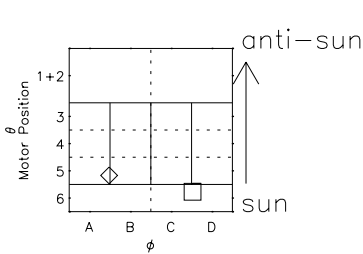

Galileo EPD Real Time All-Sky Anisotropies 01217

Software Version: RTSKY_MEAN V 1.20
Data Production: 25-08-01
Plot Production: Tue Sep 25 06:31:24 2001
Color File: wondr3
Geofactor File: 1.1

- ◇ = Jupiter look direction
- = Corotation look direction