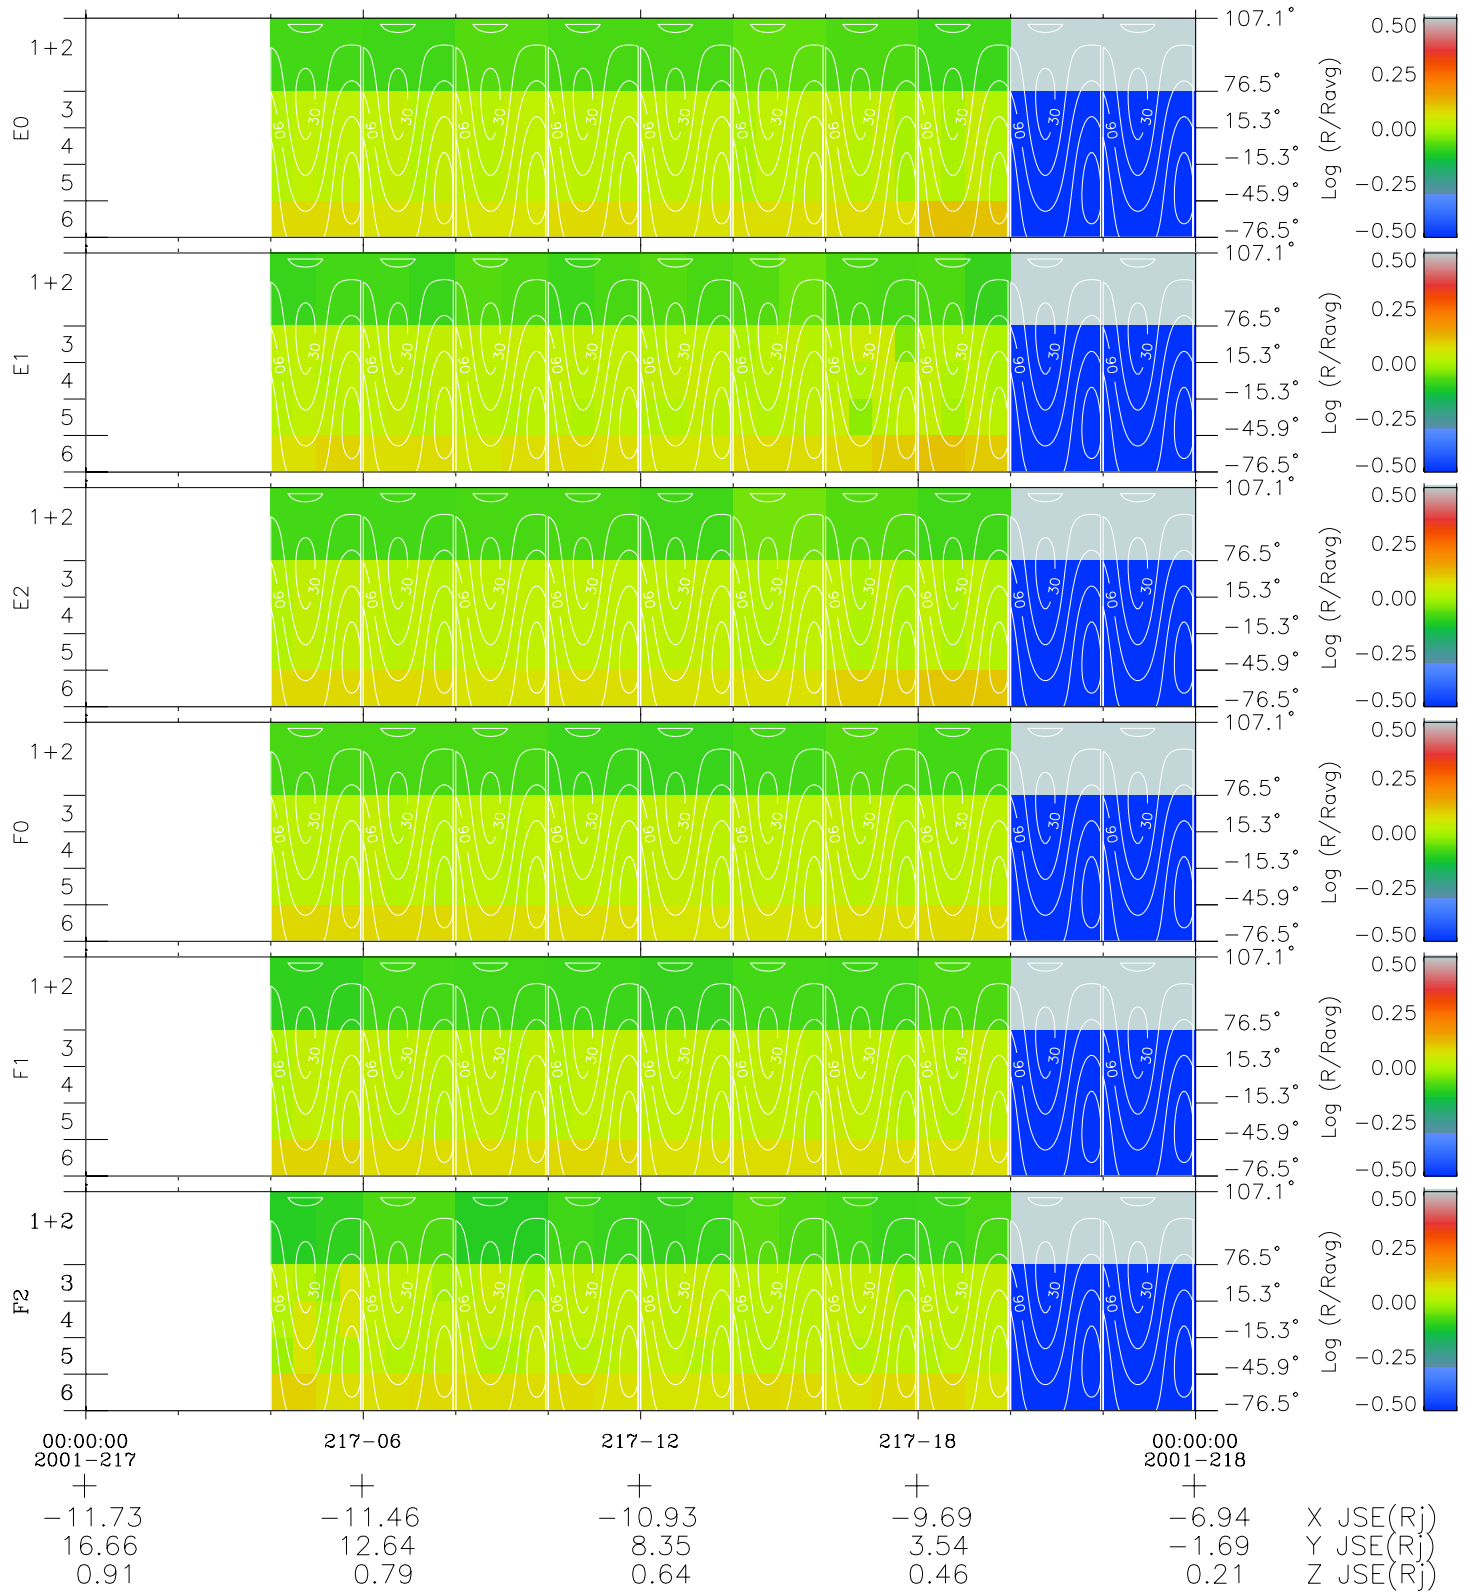

Galileo EPD Real Time All-Sky Anisotropies 01217

Software Version: RTSKY_MEAN V 1.20
Data Production: 25-08-01
Plot Production: Tue Sep 25 06:31:24 2001
Color File: wondr3
Geofactor File: 1.1

- ◇ = Jupiter look direction
- = Corotation look direction