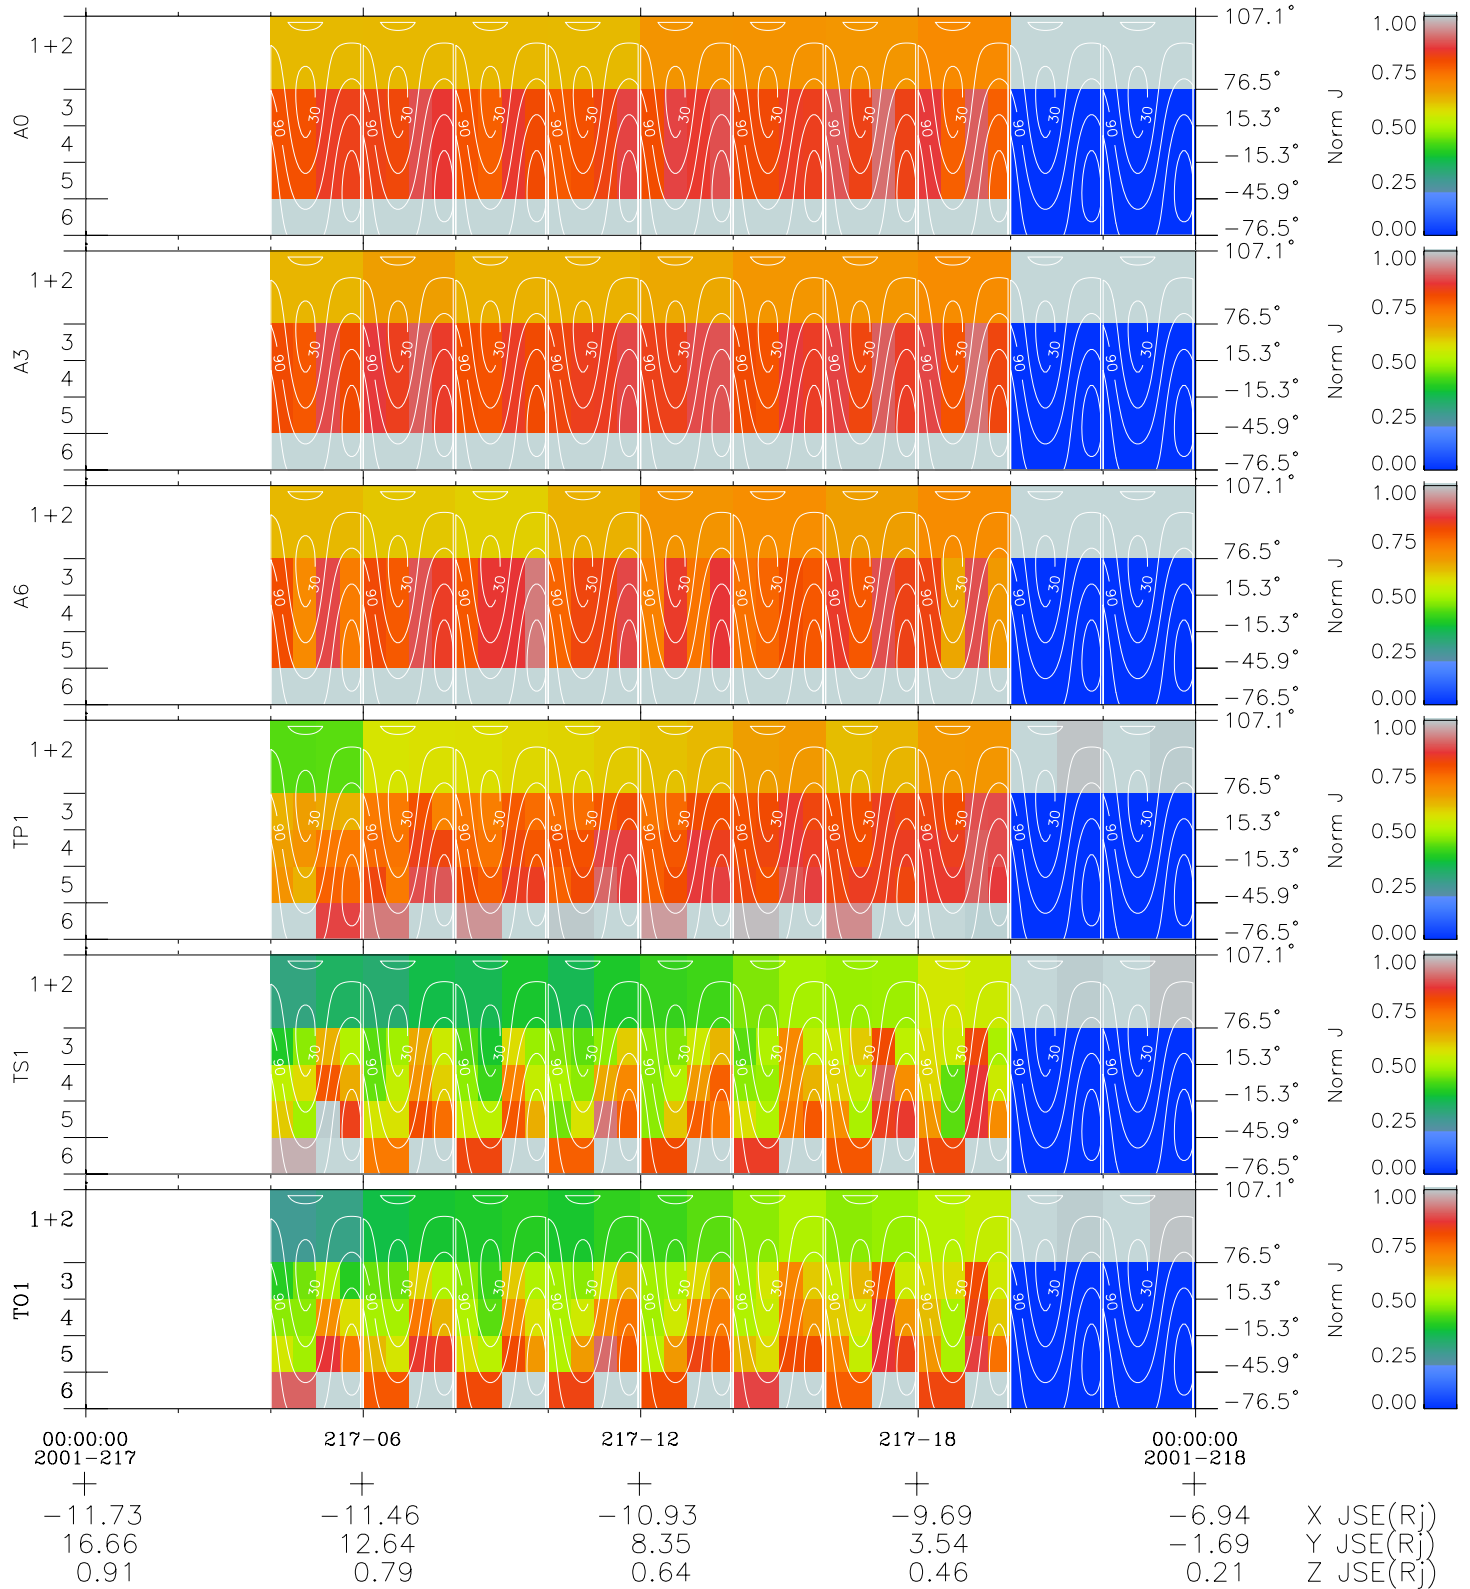

# Galileo EPD Real Time All-Sky Anisotropies 01217

Software Version: RTSKY\_NORM V 1.20  
 Data Production: 25-08-01  
 Plot Production: Tue Sep 25 06:31:40 2001  
 Color File: wondr3  
 Geofactor File: 1.1

- ◇ = Jupiter look direction
- = Corotation look direction