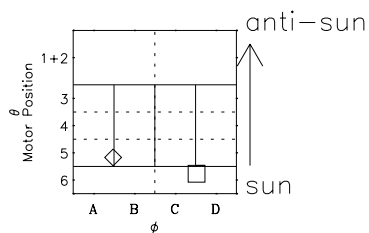

Galileo EPD Real-Time Omni 01217

Software Version: RTLINE_OMNI V 1.20
Data Production: 25-08-01
Plot Production: Tue Sep 25 06:32:40 2001

- ◇ = Jupiter look direction
- = Corotation look direction