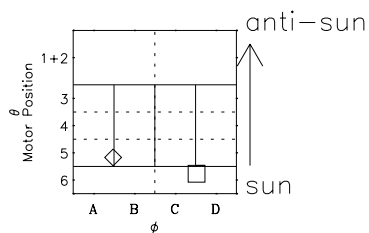

Galileo EPD Real-Time Omni 01217

Software Version: RTLINE_OMNI V 1.20
Data Production: 25-08-01
Plot Production: Tue Sep 25 06:32:39 2001

- ◇ = Jupiter look direction
- = Corotation look direction