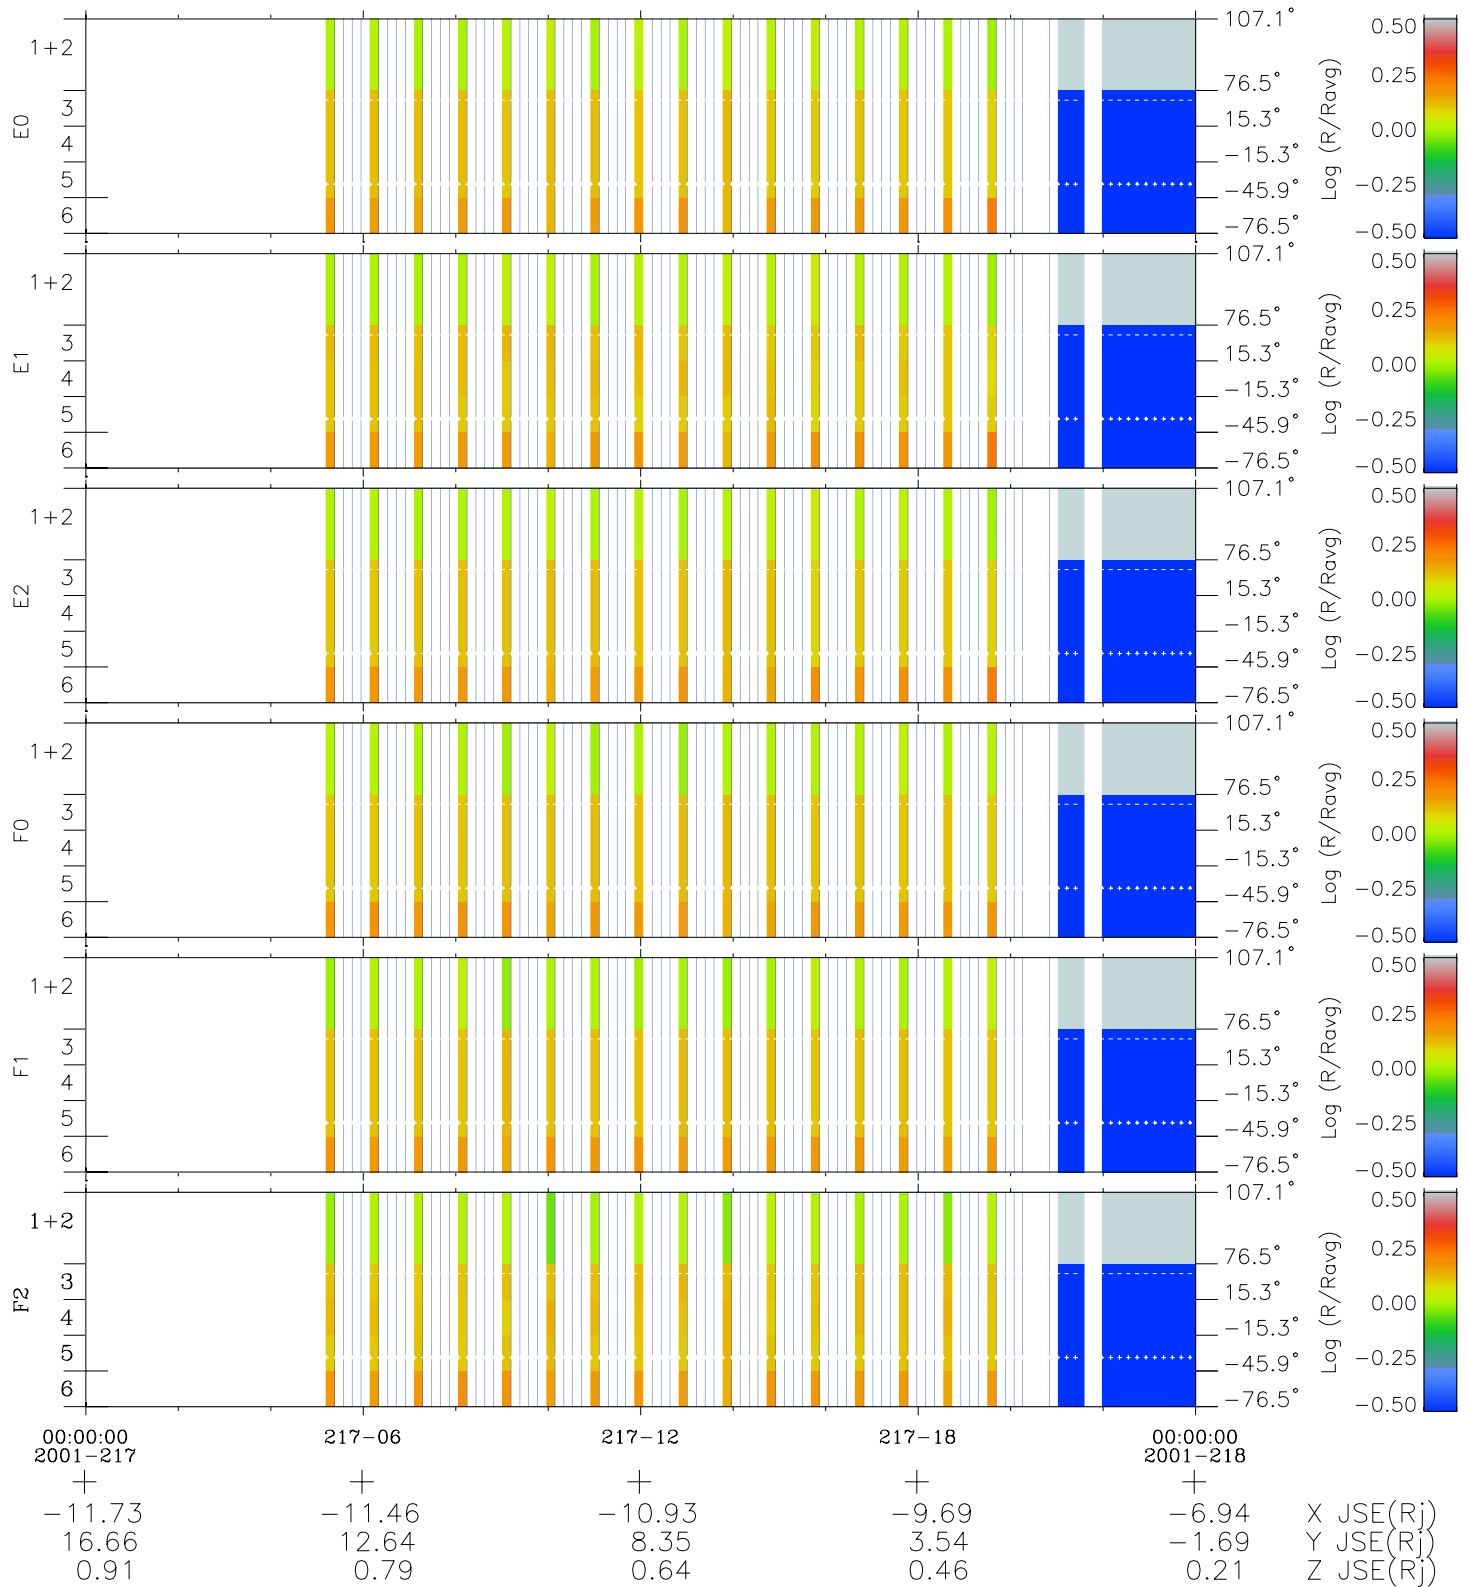

# Galileo EPD Real Elevation Anisotropies 01217

Software Version: RTELEV\_MEAN V 1.20  
Data Production: 25-08-01  
Plot Production: Tue Sep 25 06:31:54 2001  
Color File: wondr3  
Geofactor File: 1.1

- ◇ = Jupiter look direction
- = Corotation look direction