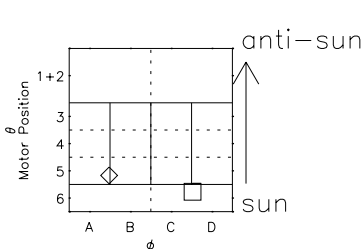

# Galileo EPD Real Elevation Anisotropies 01217

Software Version: RTELEV\_MEAN V 1.20  
Data Production: 25-08-01  
Plot Production: Tue Sep 25 06:31:54 2001  
Color File: wondr3  
Geofactor File: 1.1

- ◇ = Jupiter look direction
- = Corotation look direction