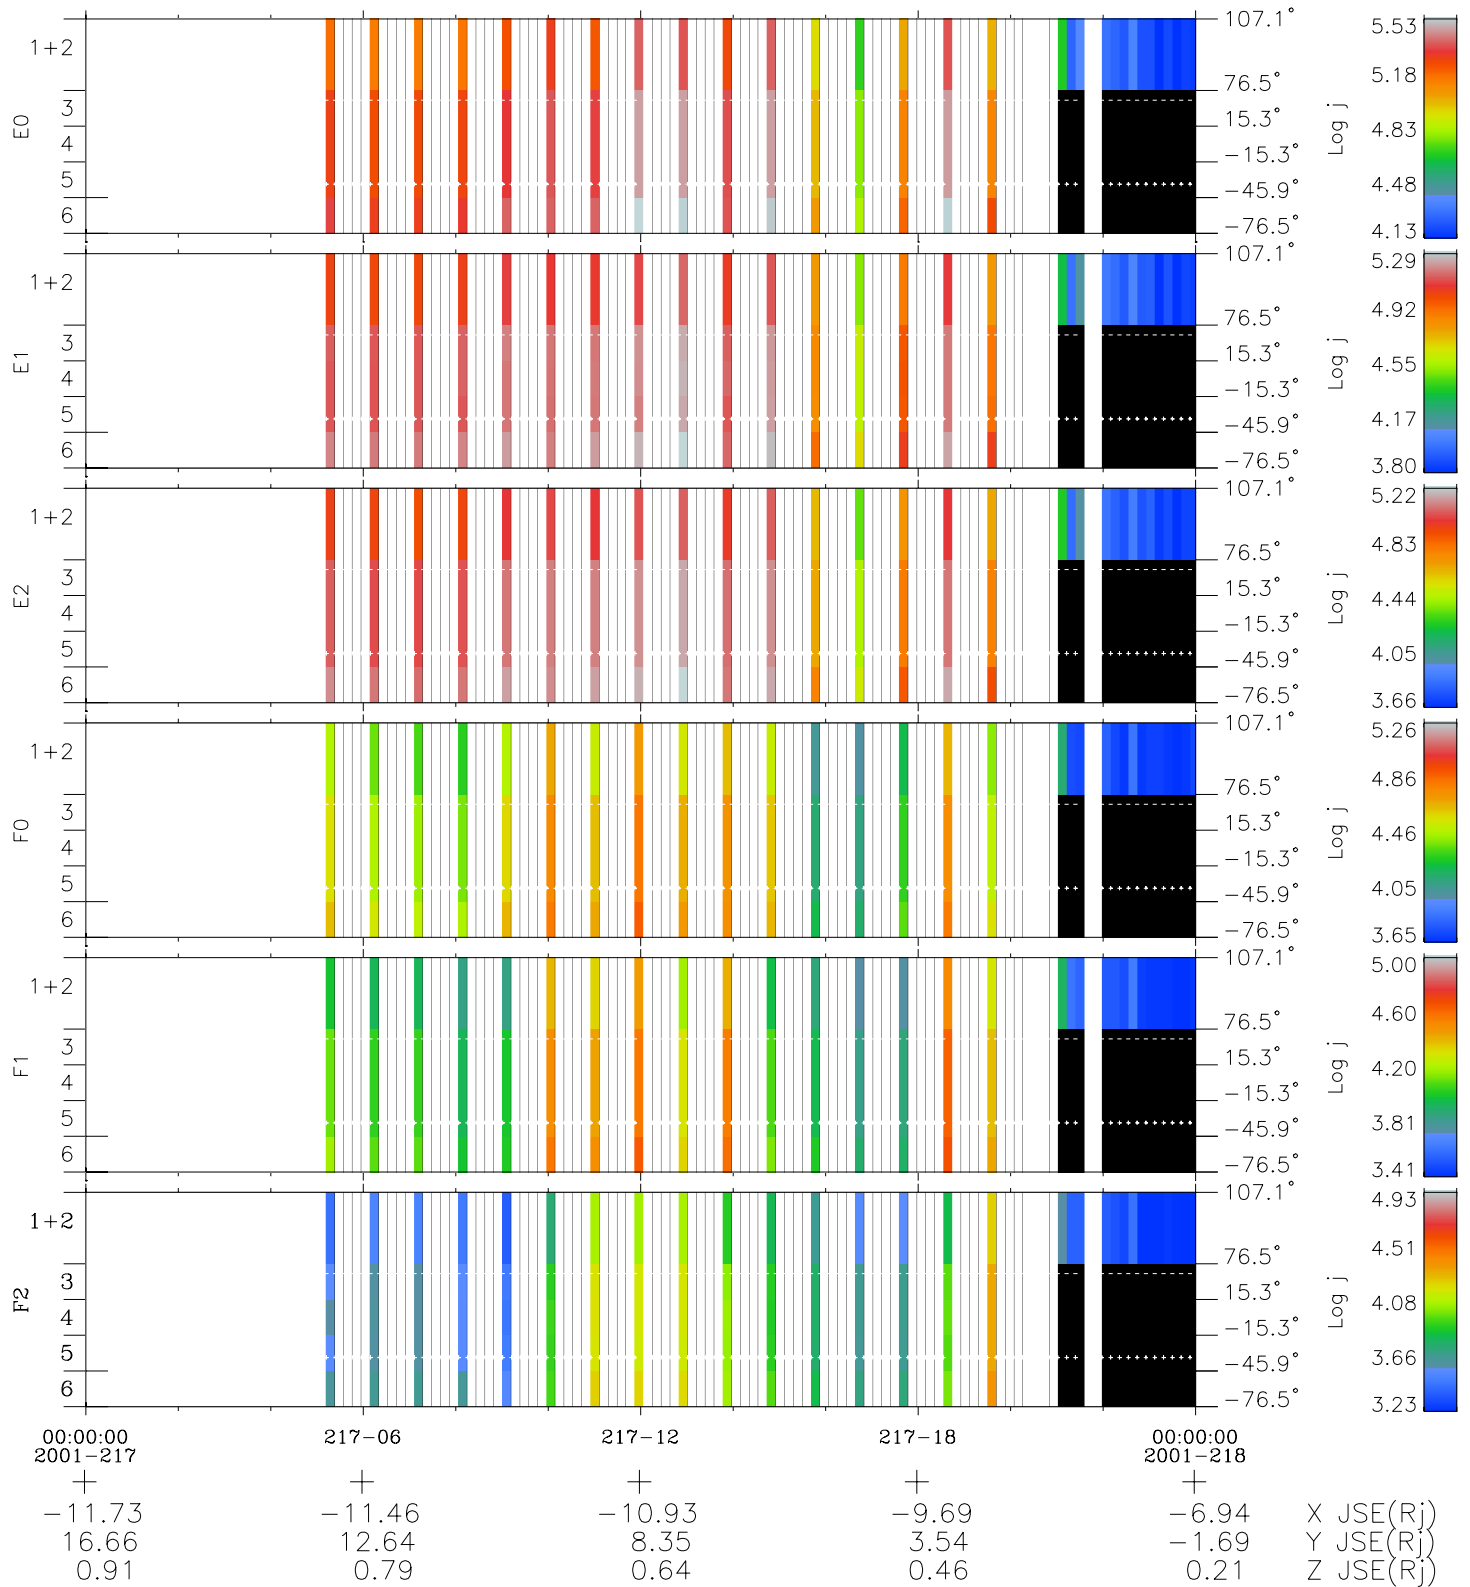

# Galileo EPD Real Elevation Anisotropies 01217

Software Version: RTELEV\_FLUX V 1.20  
Data Production: 25-08-01  
Plot Production: Tue Sep 25 06:32:02 2001  
Color File: wondr3  
Geofactor File: 1.1

◇ = Jupiter look direction  
□ = Corotation look direction