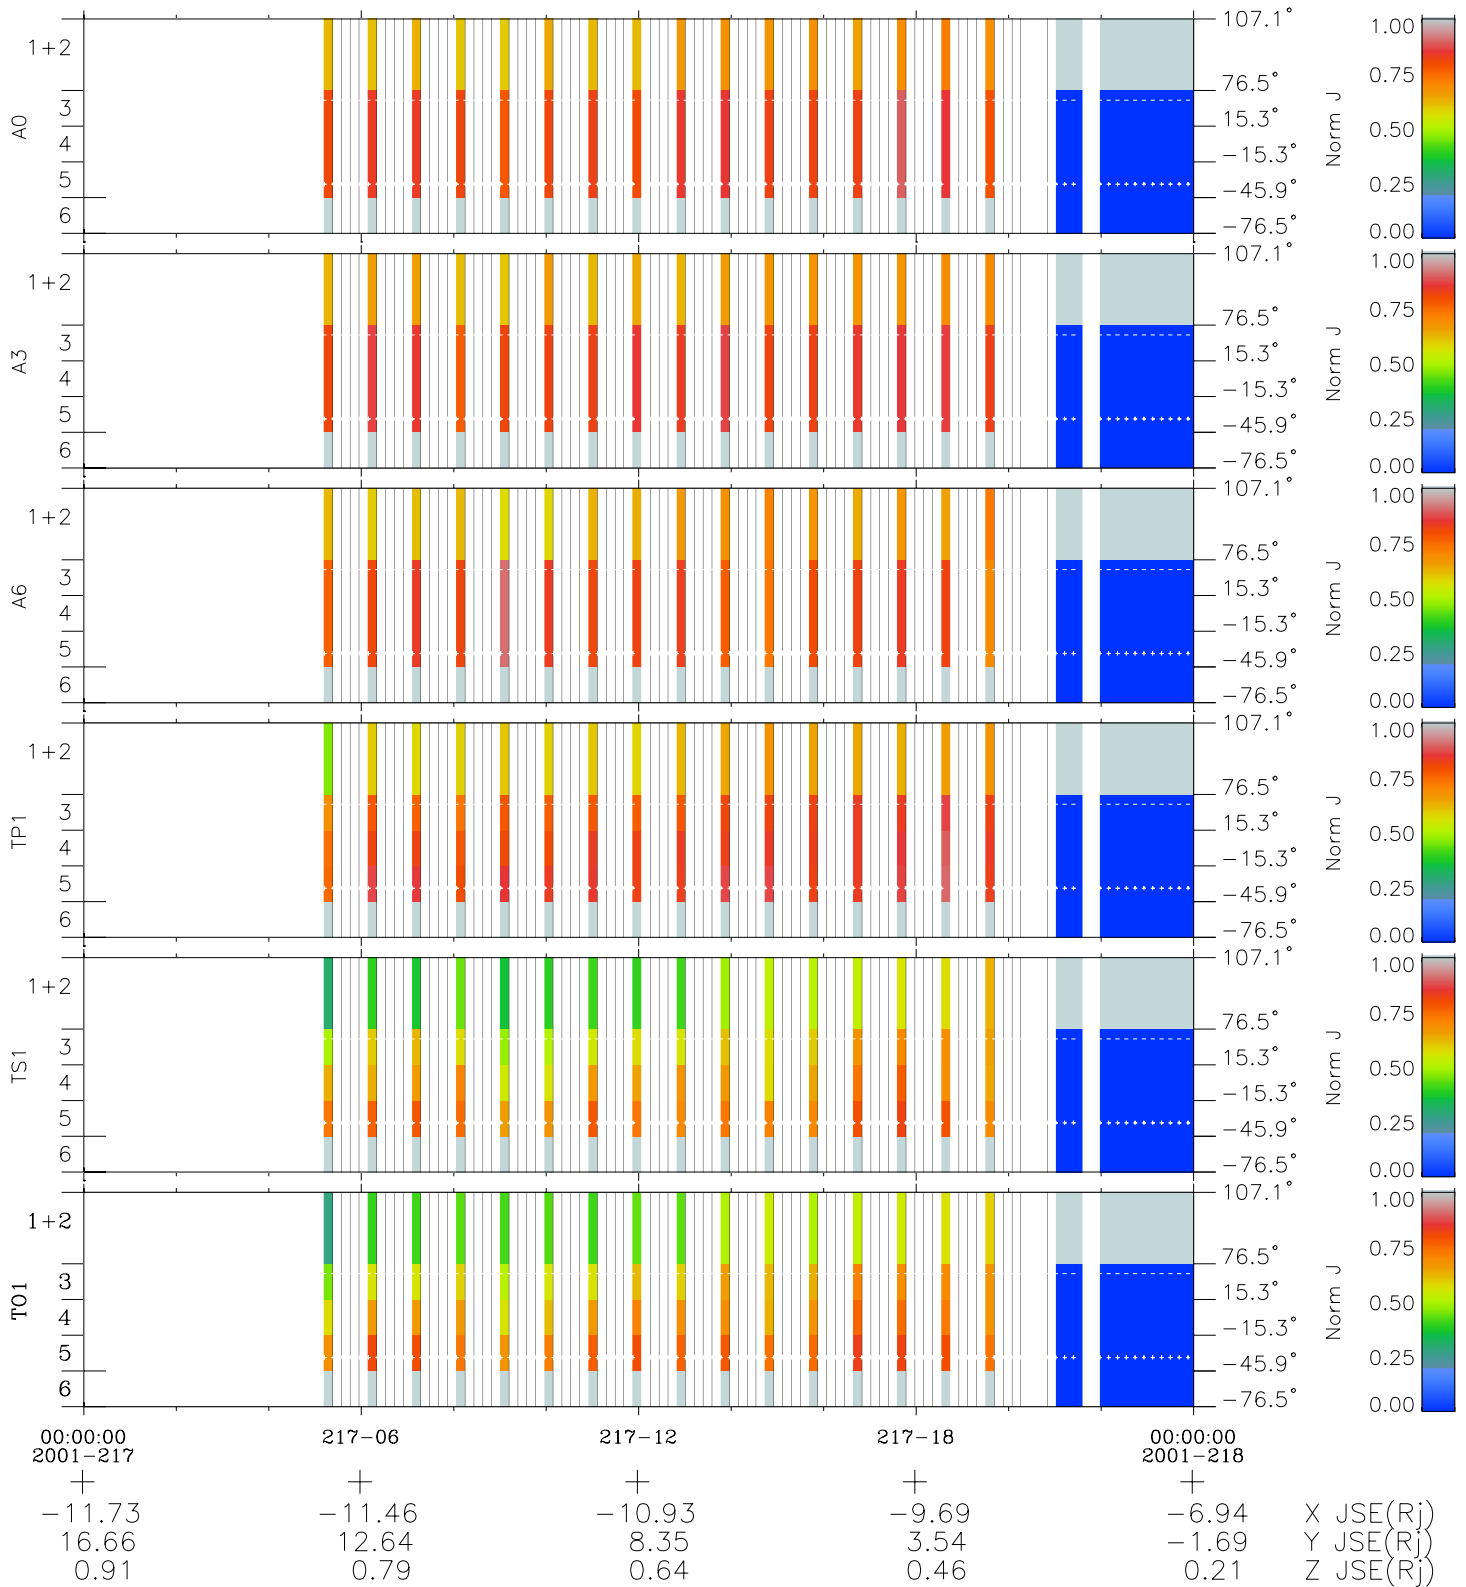

Galileo EPD Real Elevation Anisotropies 01217

Software Version: RTELEV_NORM V 1.20
Data Production: 25-08-01
Plot Production: Tue Sep 25 06:32:07 2001
Color File: wondr3
Geofactor File: 1.1

- ◇ = Jupiter look direction
- = Corotation look direction