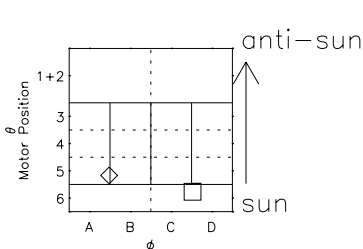

Galileo EPD Real Elevation Anisotropies 01217

Software Version: RTELEV_FLUX V 1.20
Data Production: 25-08-01
Plot Production: Tue Sep 25 06:31:58 2001
Color File: wondr3
Geofactor File: 1.1

◇ = Jupiter look direction
□ = Corotation look direction