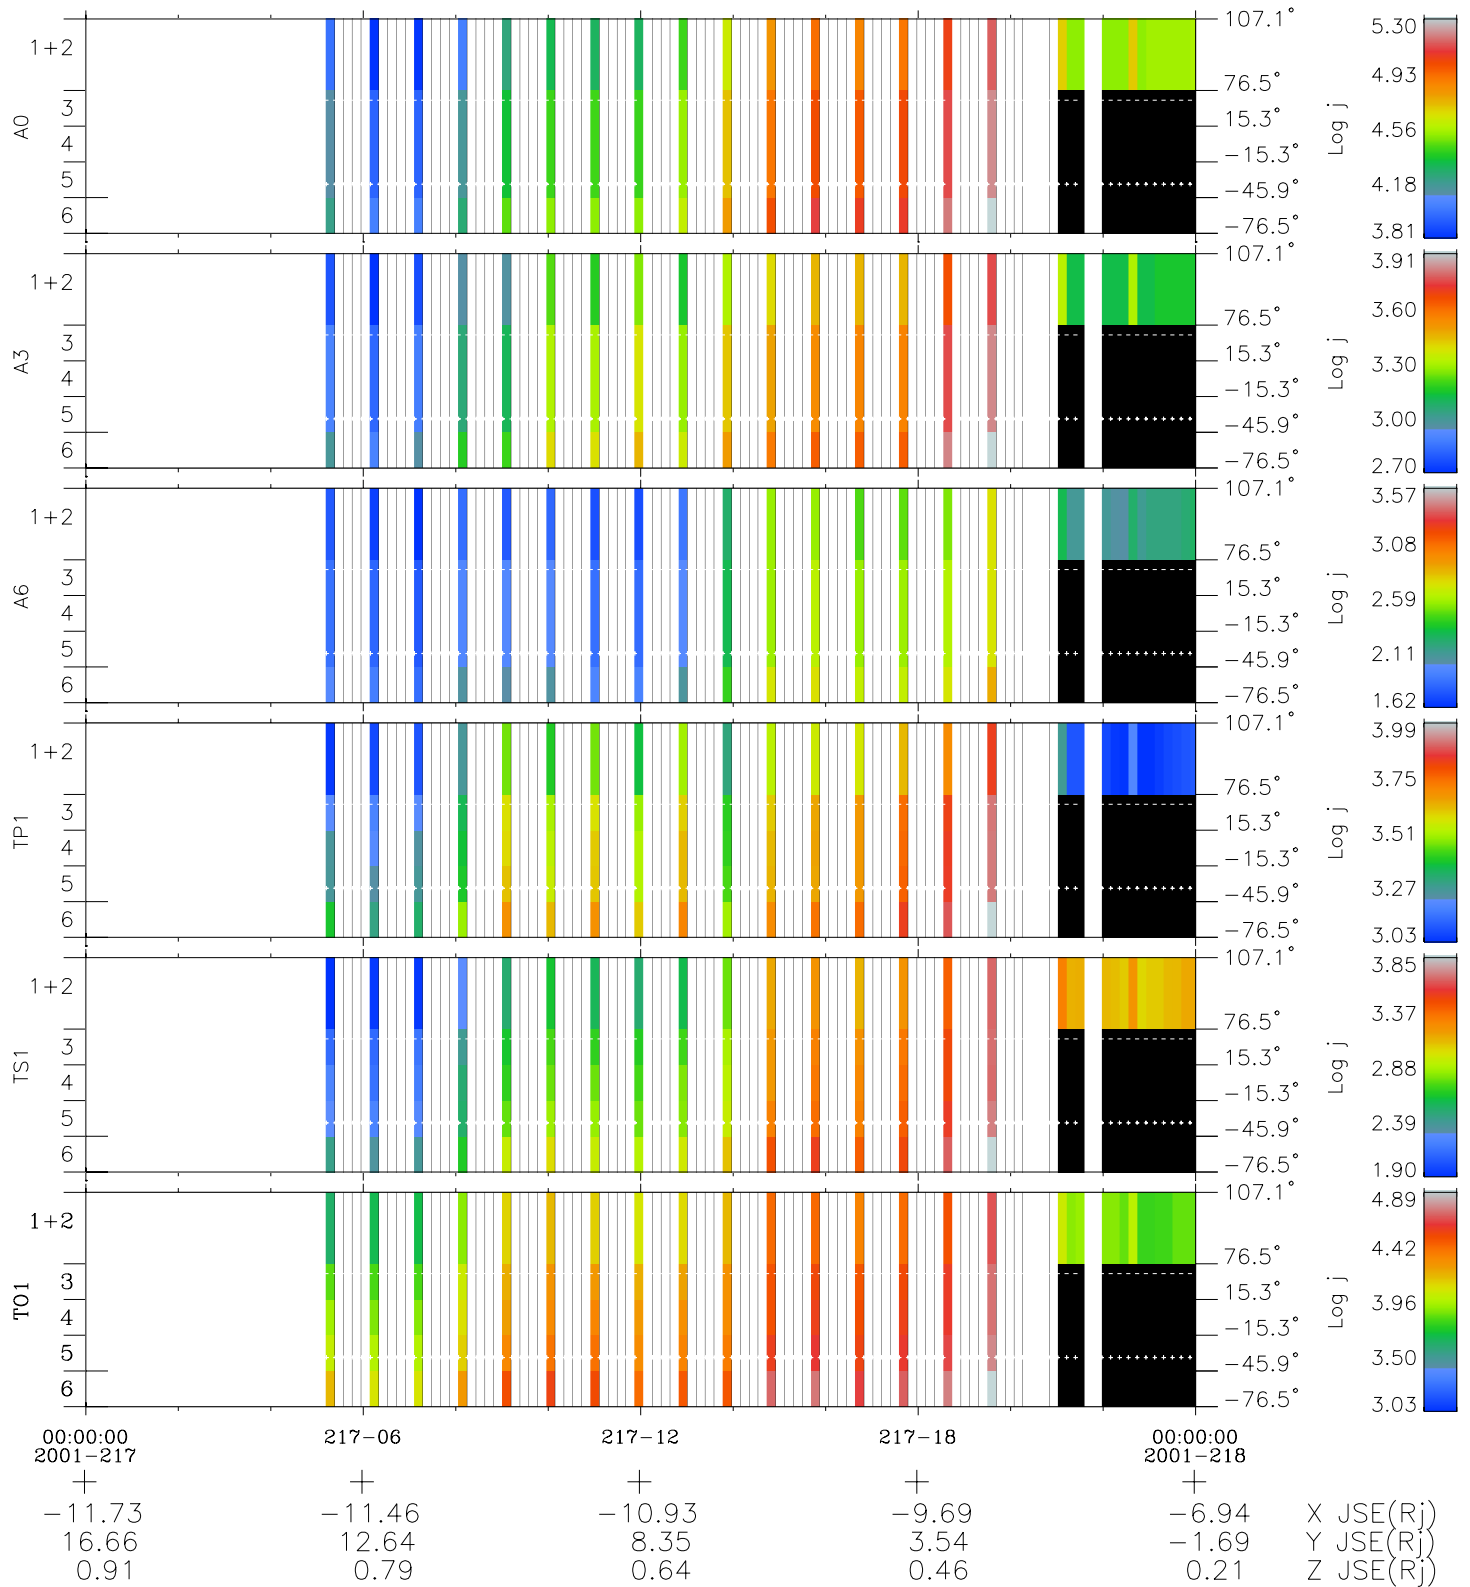

Galileo EPD Real Elevation Anisotropies 01217

Software Version: RTELEV_FLUX V 1.20
Data Production: 25-08-01
Plot Production: Tue Sep 25 06:31:58 2001
Color File: wondr3
Geofactor File: 1.1

◇ = Jupiter look direction
□ = Corotation look direction