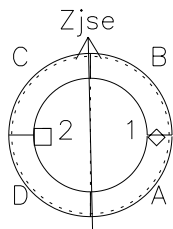

Galileo EPD Real Time Azimuth Anisotropies 01217

Software Version: RTAZIM_NORM V 1.20
Data Production: 25-08-01
Plot Production: Tue Sep 25 06:32:35 2001
Color File: wondr3
Geofactor File: 1.1

- ◇ = Jupiter look direction
- = Corotation look direction