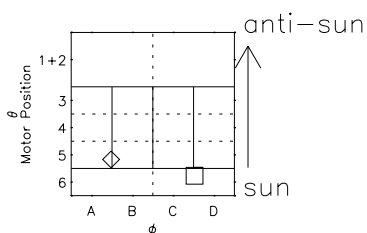

Galileo EPD Real Time Azimuth Anisotropies 01217

Software Version: RTAZIM_NORM V 1.20
Data Production: 25-08-01
Plot Production: Tue Sep 25 06:32:35 2001
Color File: wondr3
Geofactor File: 1.1

- ◇ = Jupiter look direction
- = Corotation look direction