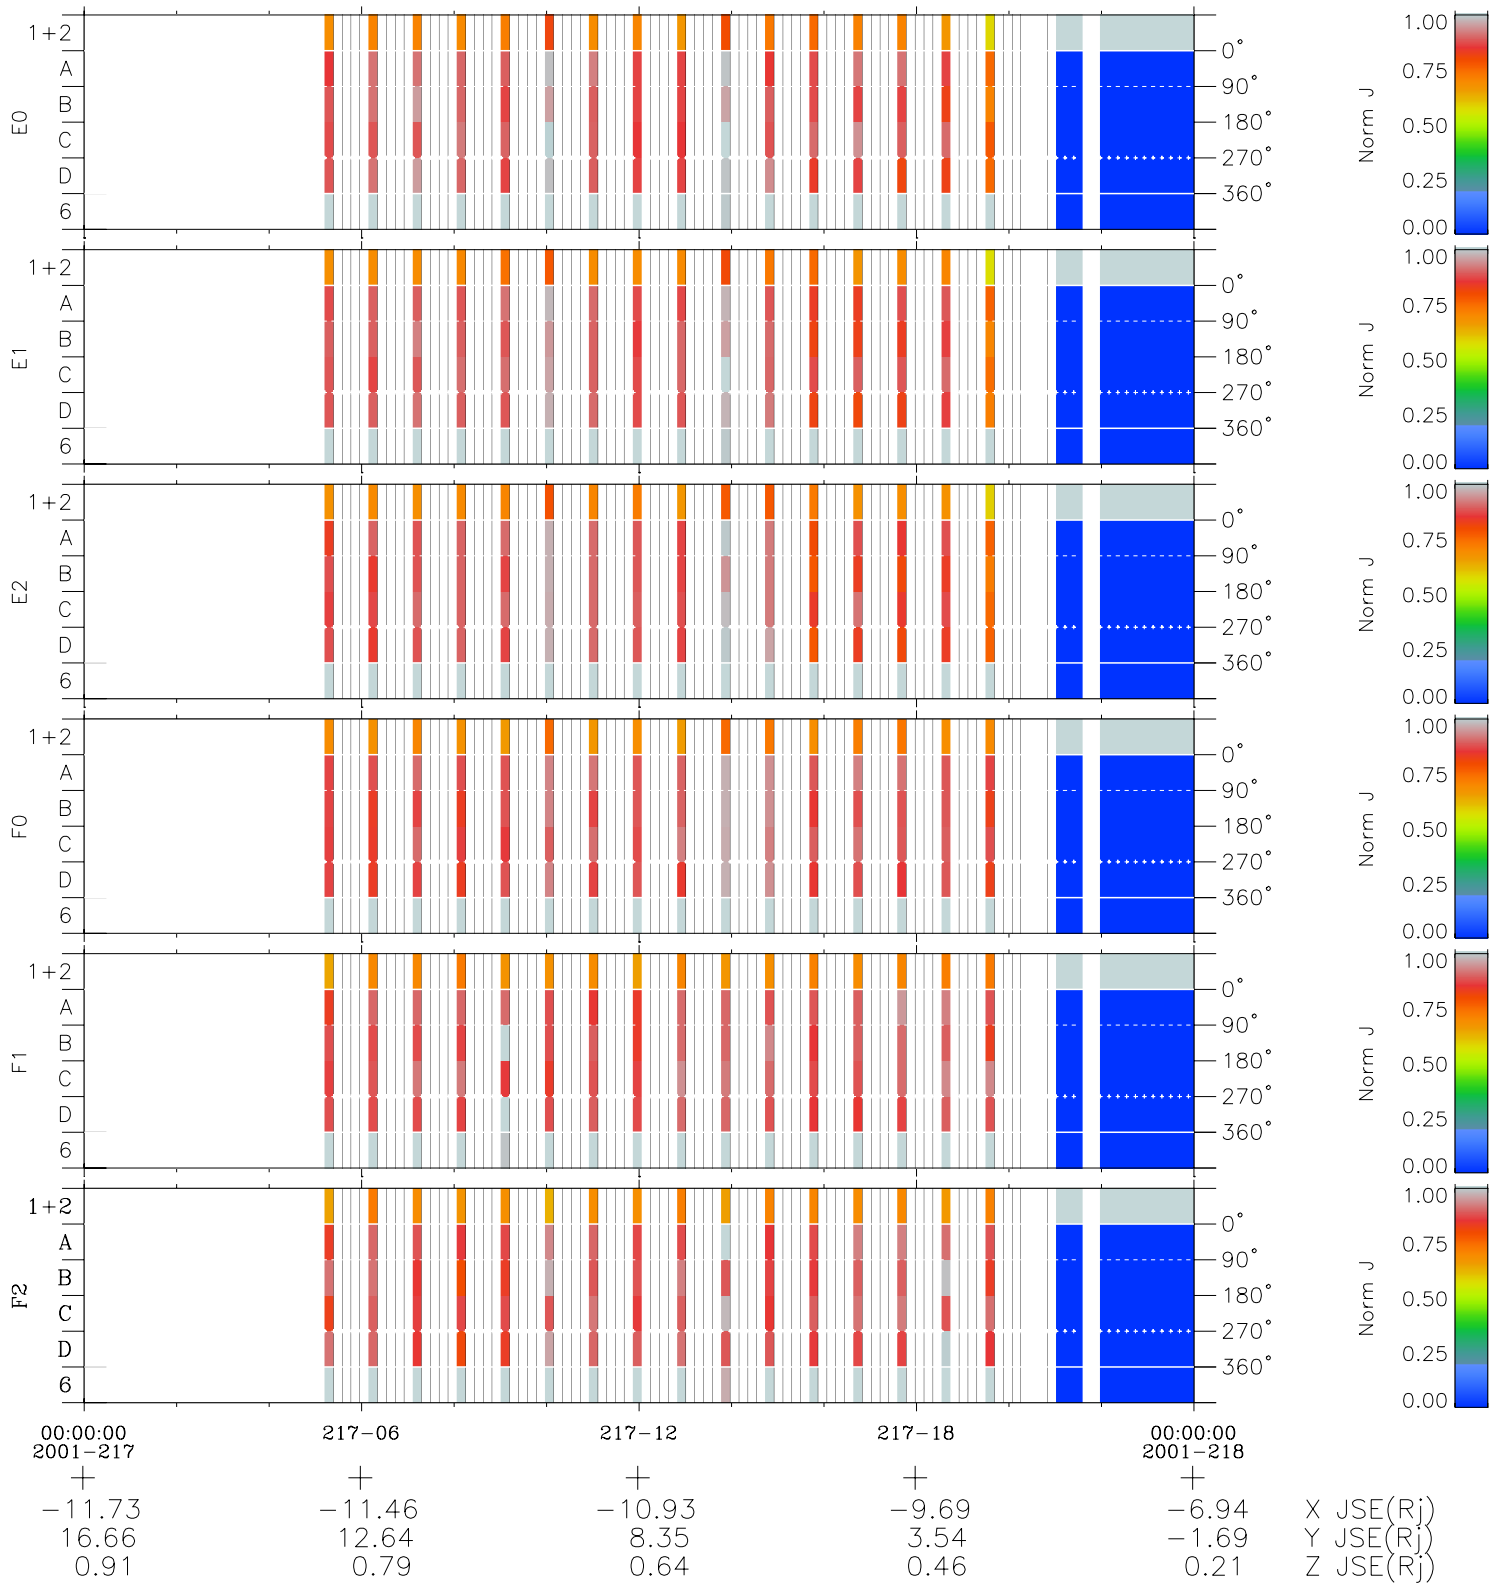

Galileo EPD Real Time Azimuth Anisotropies 01217

Software Version: RTAZIM_NORM V 1.20
Data Production: 25-08-01
Plot Production: Tue Sep 25 06:32:35 2001
Color File: wondr3
Geofactor File: 1.1

- ◇ = Jupiter look direction
- = Corotation look direction