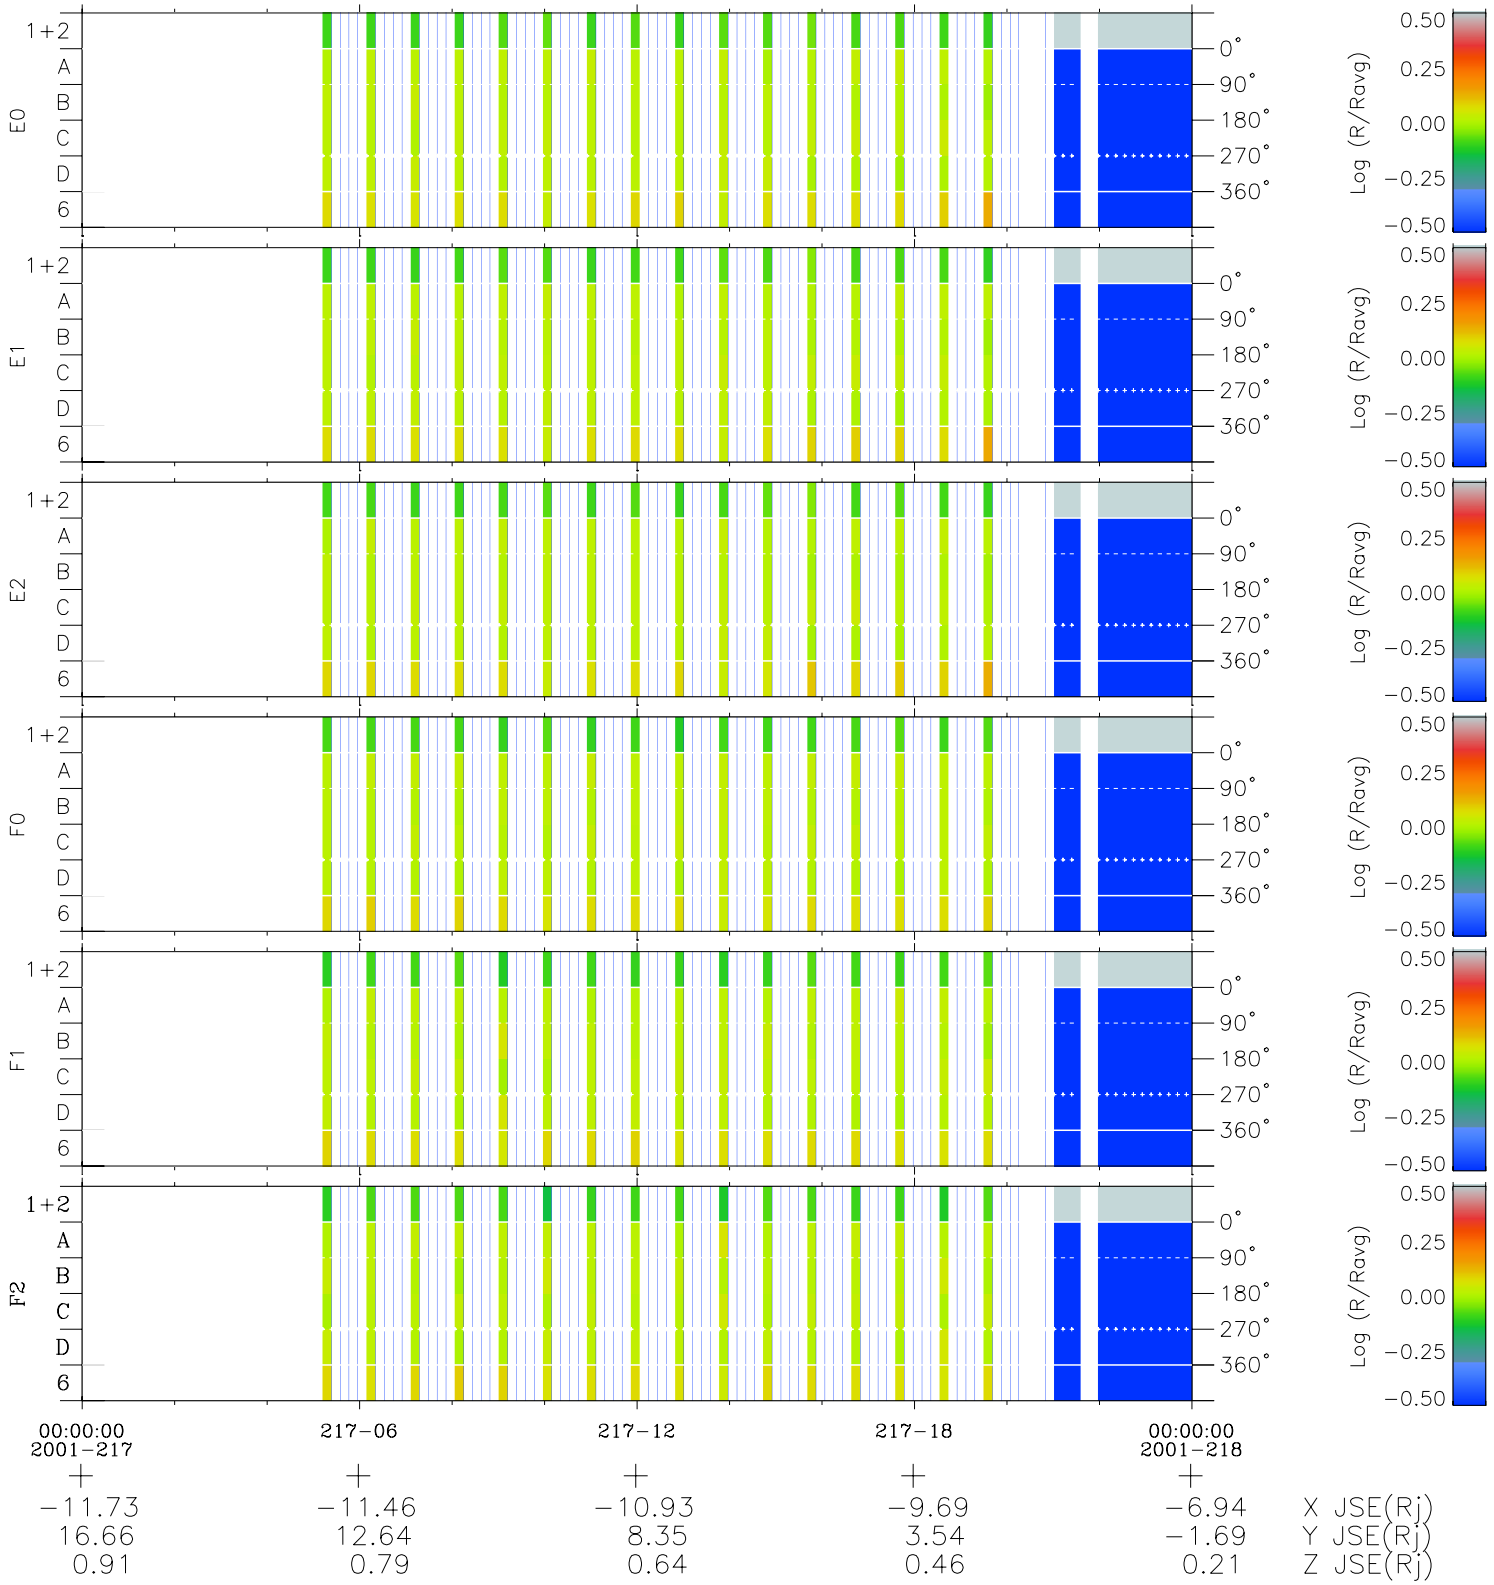

# Galileo EPD Real Time Azimuth Anisotropies 01217

Software Version: RTAZIM\_MEAN V 1.20  
Data Production: 25-08-01  
Plot Production: Tue Sep 25 06:32:19 2001  
Color File: wondr3  
Geofactor File: 1.1

◇ = Jupiter look direction  
□ = Corotation look direction