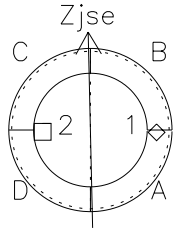

Galileo EPD Real Time Azimuth Anisotropies 01217

Software Version: RTAZIM_MEAN V 1.20
Data Production: 25-08-01
Plot Production: Tue Sep 25 06:32:15 2001
Color File: wondr3
Geofactor File: 1.1

◇ = Jupiter look direction
□ = Corotation look direction