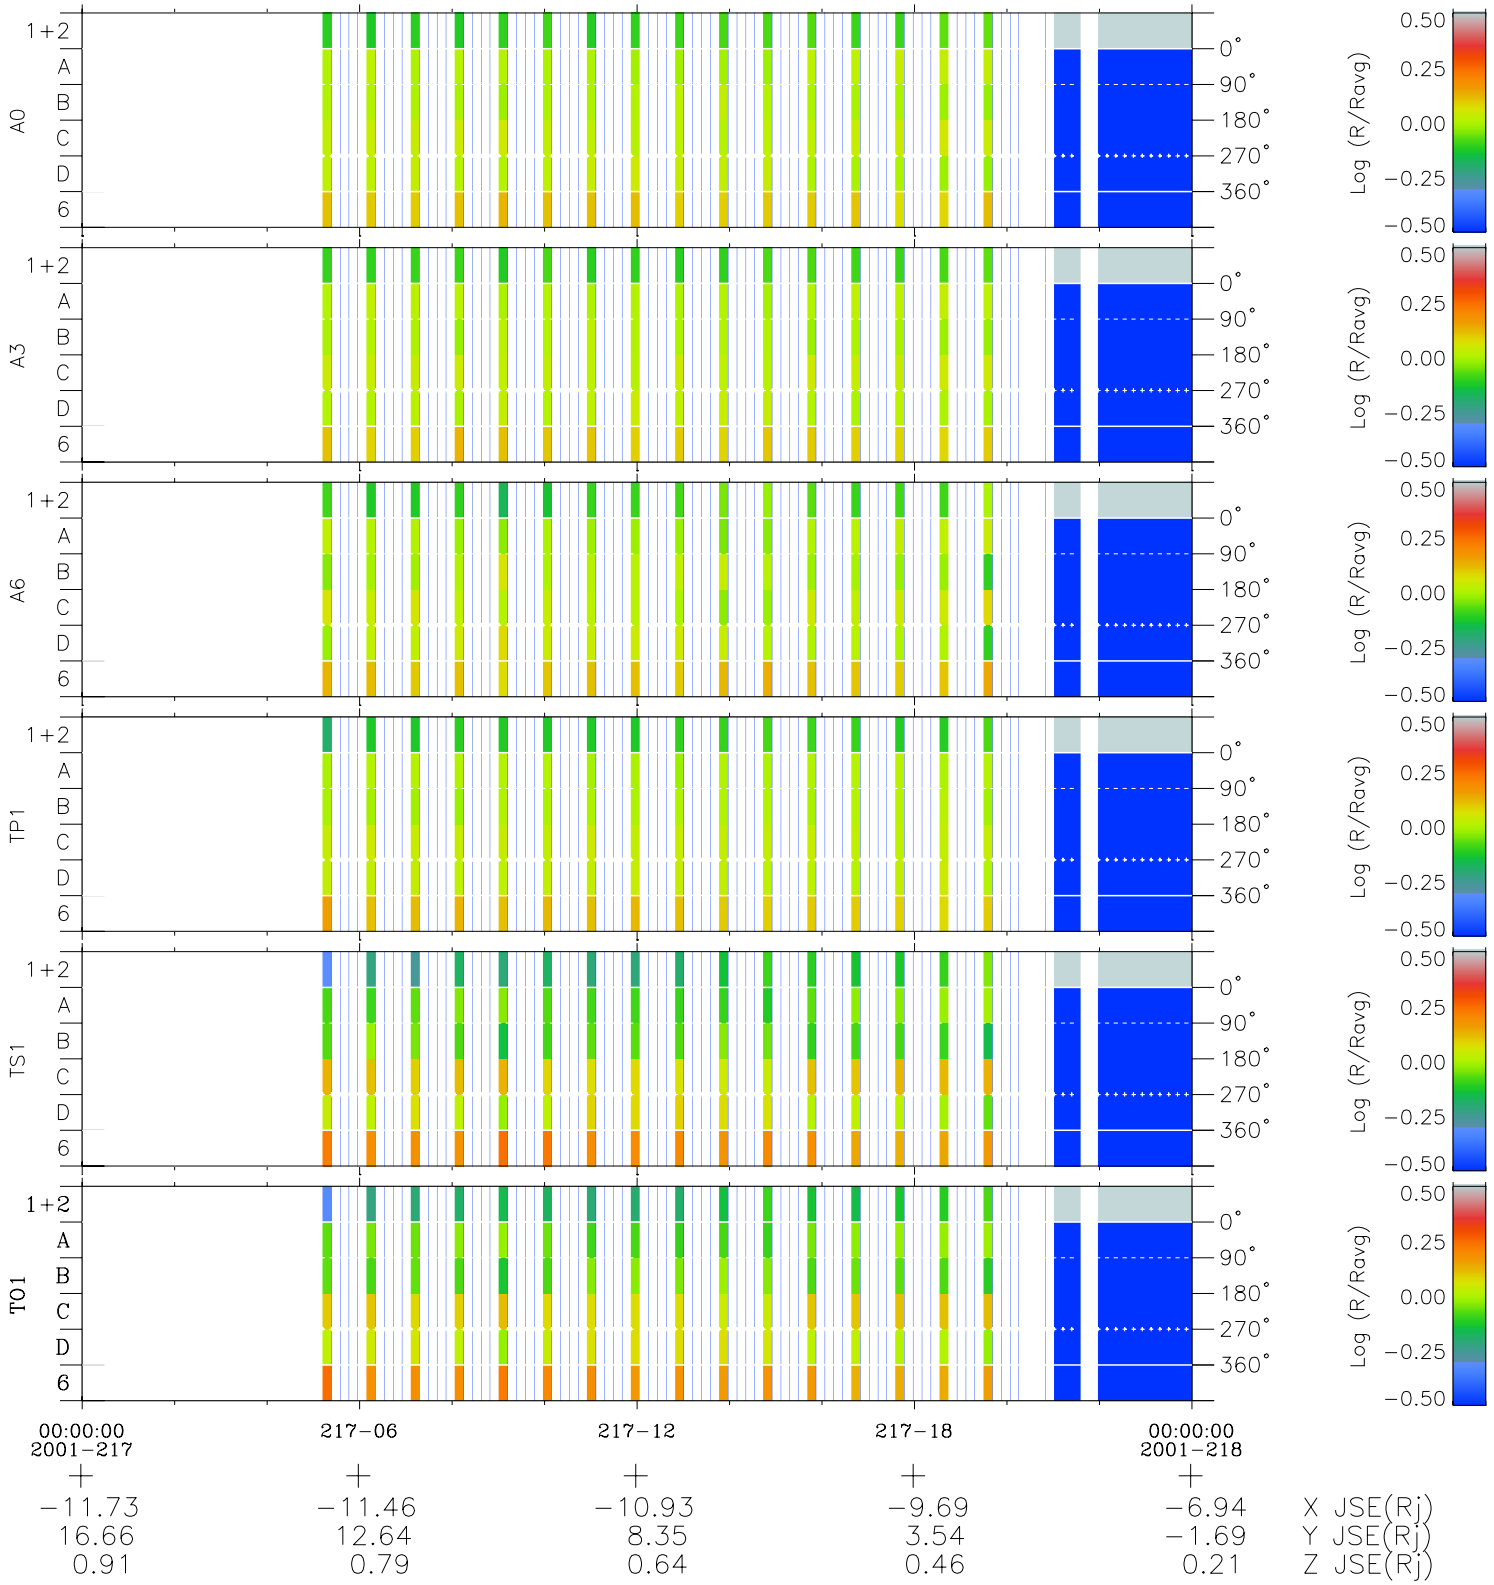

Galileo EPD Real Time Azimuth Anisotropies 01217

Software Version: RTAZIM_MEAN V 1.20
Data Production: 25-08-01
Plot Production: Tue Sep 25 06:32:15 2001
Color File: wondr3
Geofactor File: 1.1

◇ = Jupiter look direction
□ = Corotation look direction