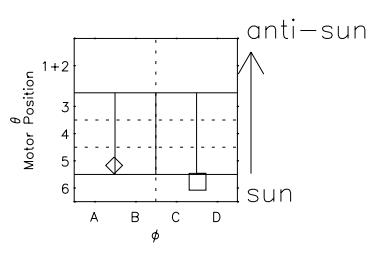

Galileo EPD Real Time Azimuth Anisotropies 01217

Software Version: RTAZIM_MEAN V 1.20
Data Production: 25-08-01
Plot Production: Tue Sep 25 06:32:15 2001
Color File: wondr3
Geofactor File: 1.1

◇ = Jupiter look direction
□ = Corotation look direction