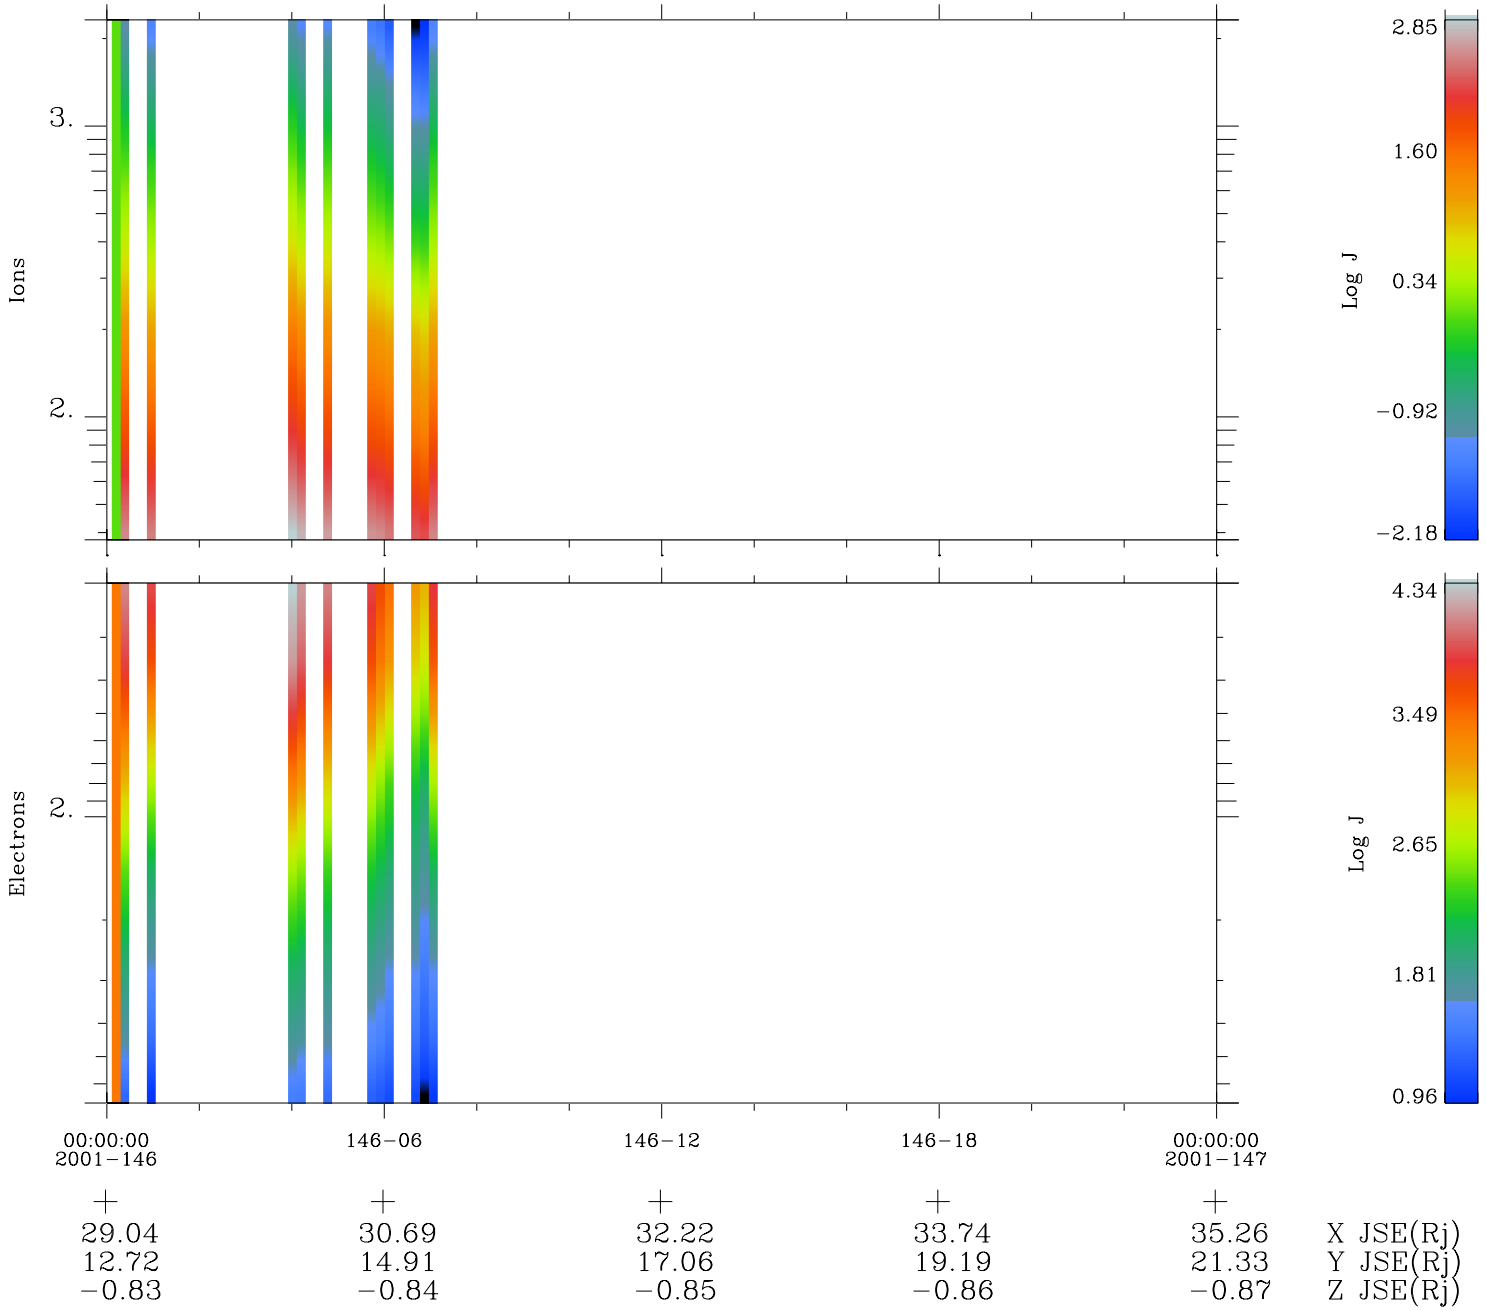

Galileo EPD Real Time Omni Spectrum 01146

Software Version: RTSPEC_OMNI V 1.20
 Data Production: 25-08-01
 Plot Production: Tue Sep 25 06:19:38 2001
 Color File: wondr3
 Geofactor File: 1.1

◇ = Jupiter look direction
 □ = Corotation look direction