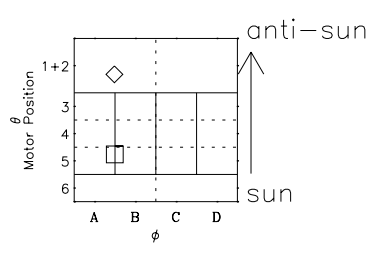

Galileo EPD Real Time Omni Spectrum 01146

Software Version: RTSPEC_OMNI V 1.20
 Data Production: 25-08-01
 Plot Production: Tue Sep 25 06:19:38 2001
 Color File: wondr3
 Geofactor File: 1.1

◇ = Jupiter look direction
 □ = Corotation look direction