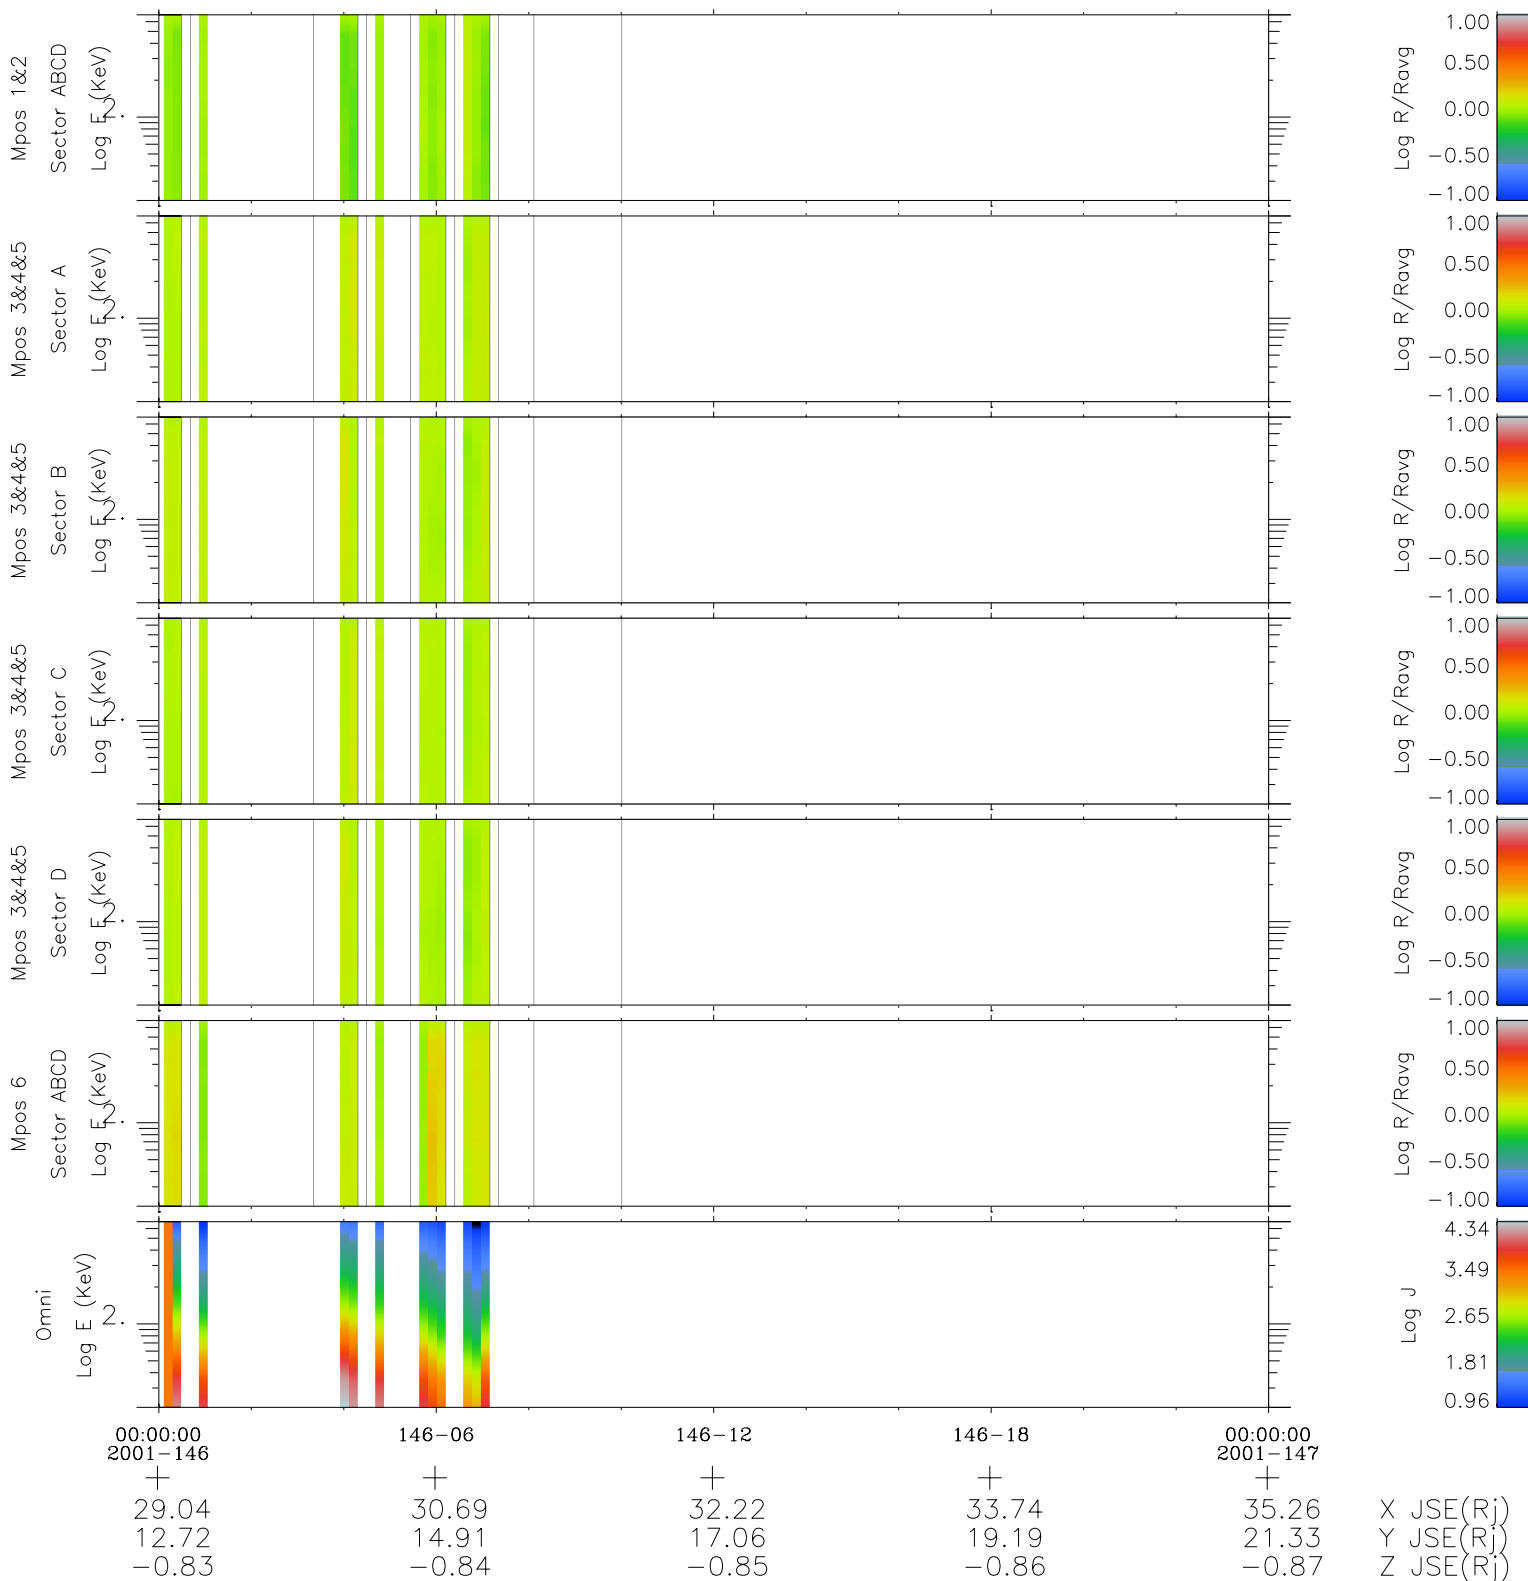

Galileo EPD Real Time R6 Electrons Spectra 01146

Software Version: RTSPEC_R6 V 1.20
 Data Production: 25-08-01
 Plot Production: Tue Sep 25 06:19:33 2001
 Color File: wondr3
 Geofactor File: 1.1

- ◇ = Jupiter look direction
- = Corotation look direction