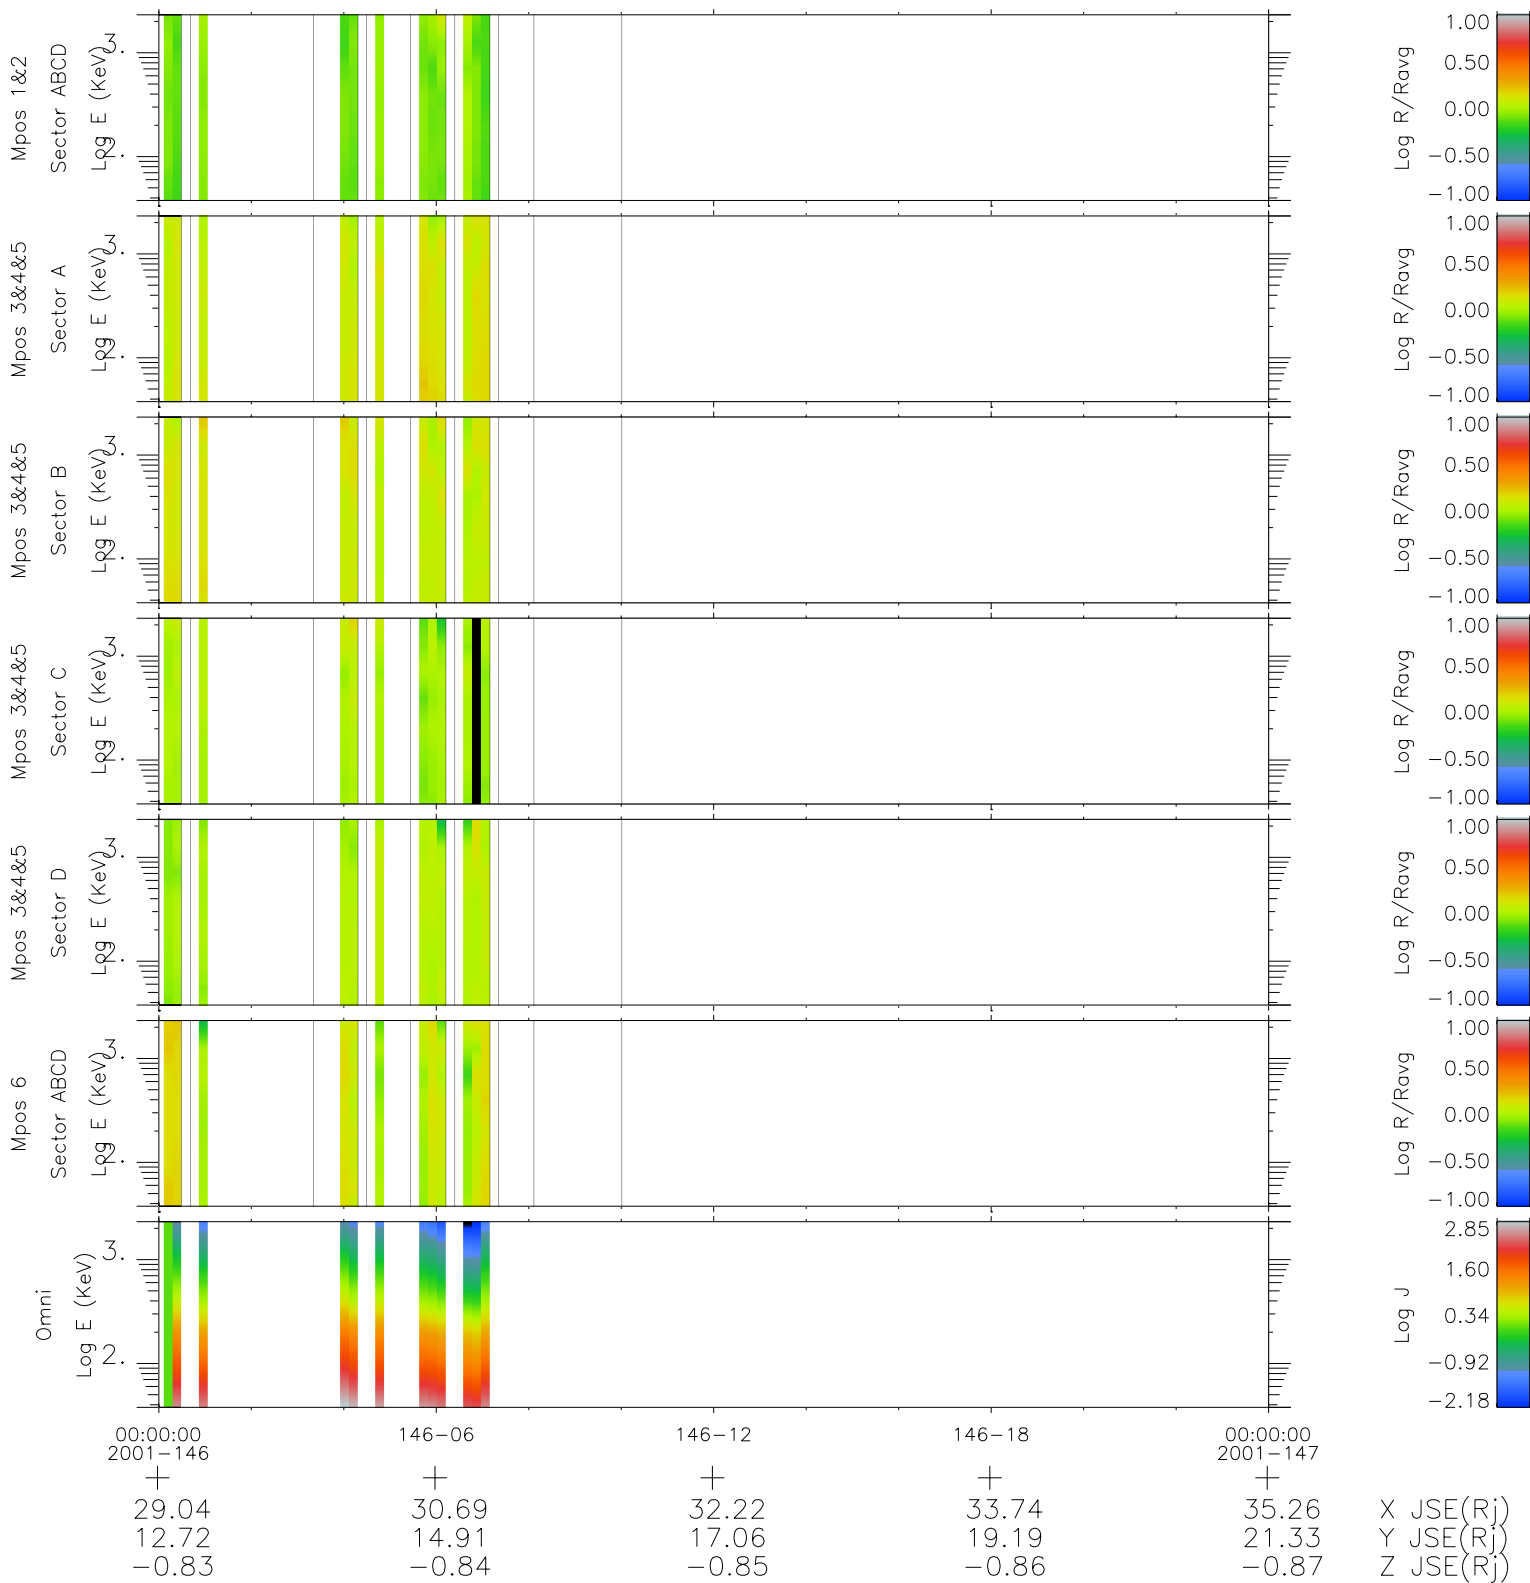

# Galileo EPD Real Time R6 Ions Spectra 01146

Software Version: RTSPEC\_R6 V 1.20  
 Data Production: 25-08-01  
 Plot Production: Tue Sep 25 06:19:30 2001  
 Color File: wondr3  
 Geofactor File: 1.1

- ◇ = Jupiter look direction
- = Corotation look direction