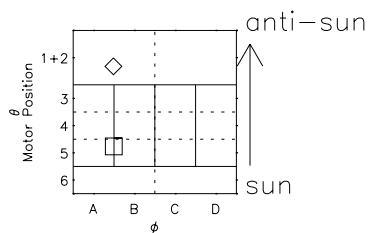

# Galileo EPD Real Time R6 Ions Spectra 01146

Software Version: RTSPEC\_R6 V 1.20  
 Data Production: 25-08-01  
 Plot Production: Tue Sep 25 06:19:30 2001  
 Color File: wondr3  
 Geofactor File: 1.1

- ◇ = Jupiter look direction
- = Corotation look direction