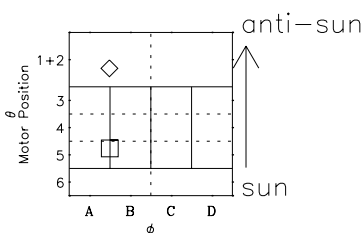

# Galileo EPD Real-Time Six-Sector 01146

Software Version: RTLINE\_R6 V 1.20  
Data Production: 25-08-01  
Plot Production: Tue Sep 25 06:20:26 2001

◇ = Jupiter look direction  
□ = Corotation look direction