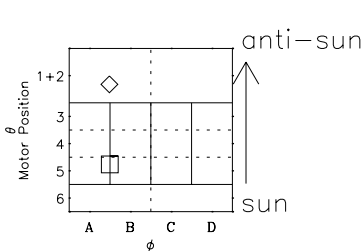

Galileo EPD Real-Time Six-Sector 01146

Software Version: RTLINE_R6 V 1.20
Data Production: 25-08-01
Plot Production: Tue Sep 25 06:20:25 2001

◇ = Jupiter look direction
□ = Corotation look direction