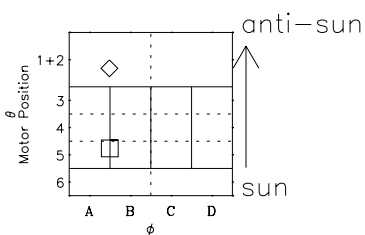

Galileo EPD Real-Time Six-Sector 01146

Software Version: RTLINE_R6 V 1.20
Data Production: 25-08-01
Plot Production: Tue Sep 25 06:20:25 2001

- ◇ = Jupiter look direction
- = Corotation look direction