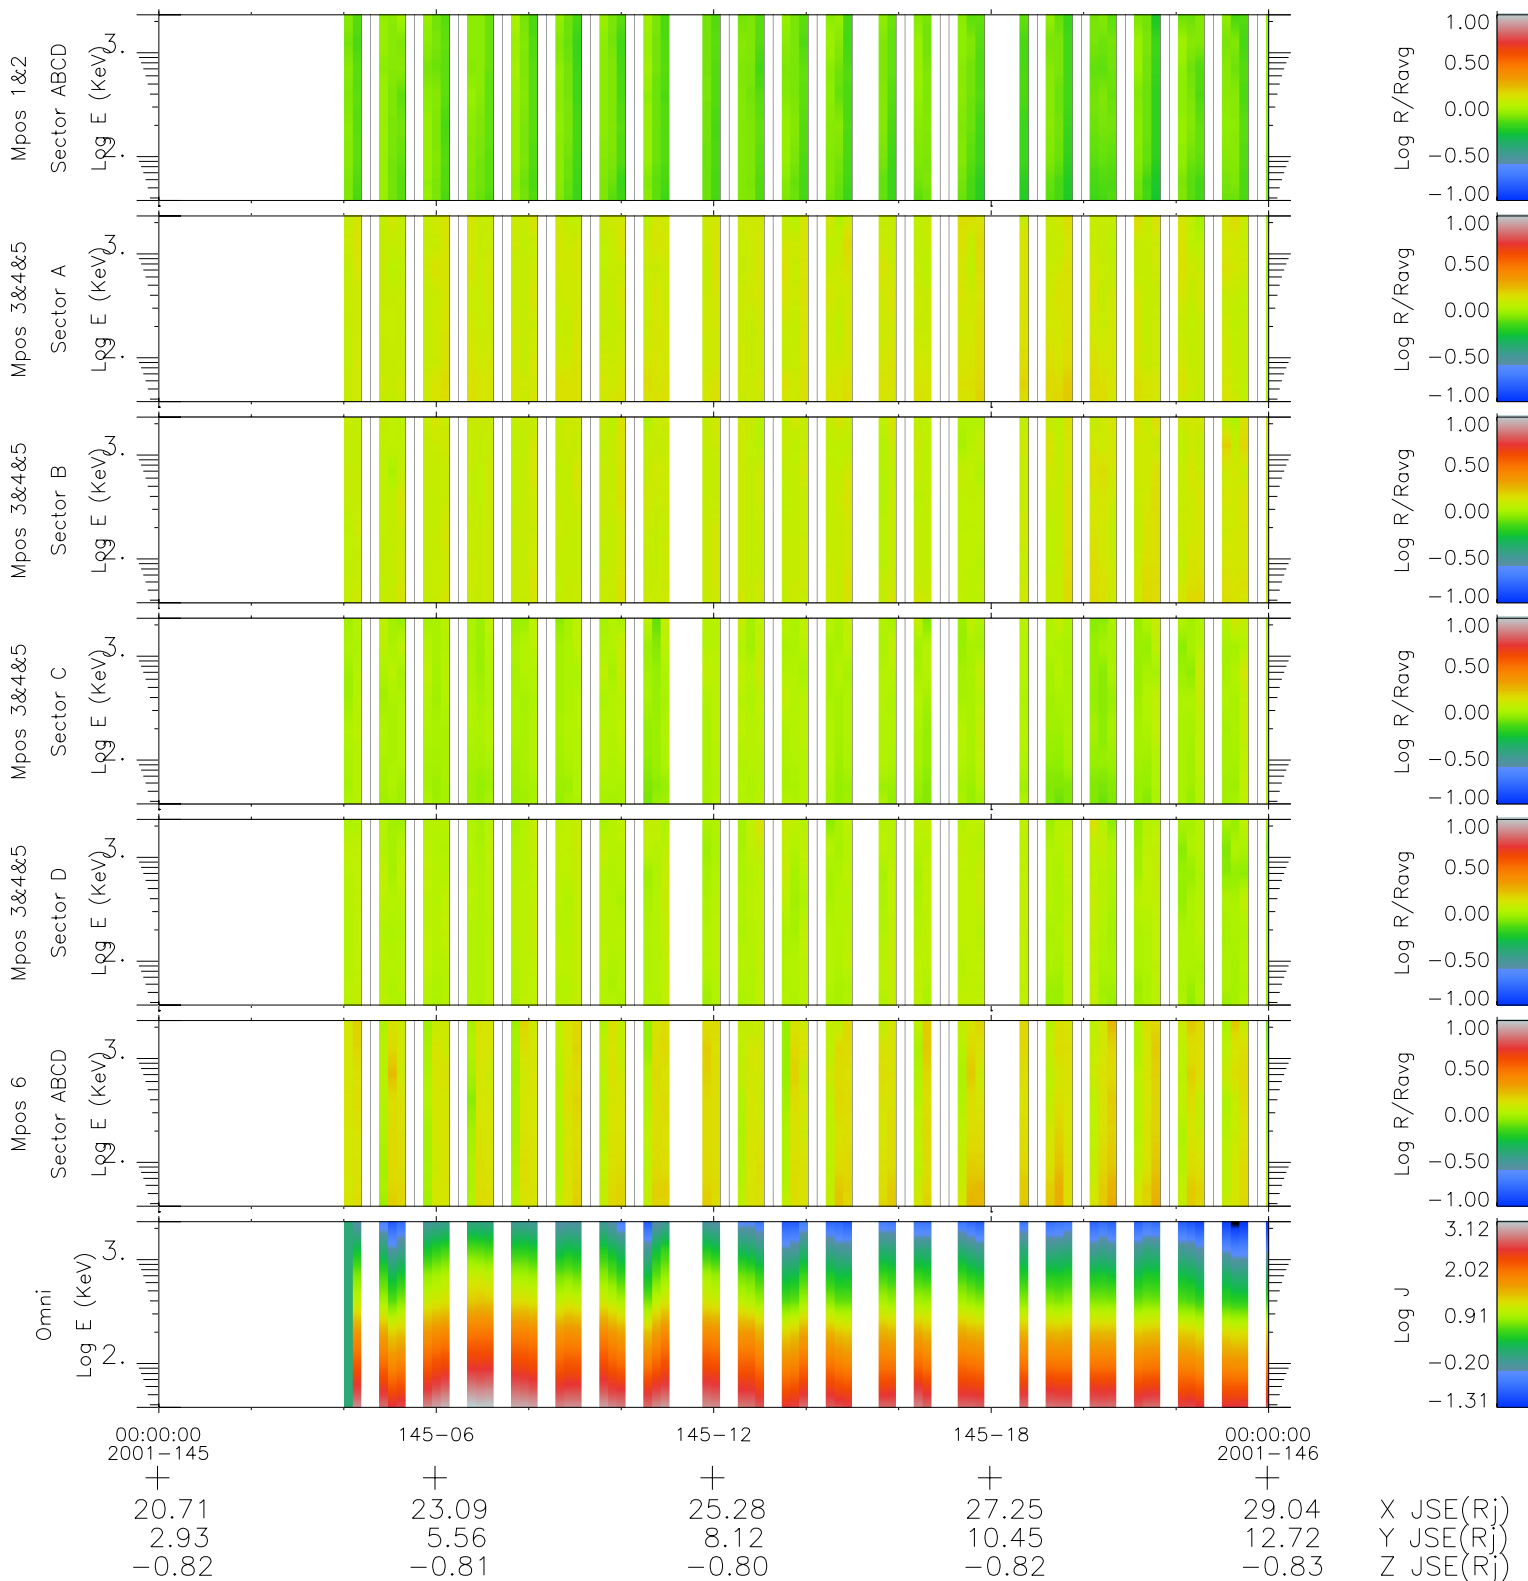

Galileo EPD Real Time R6 Ions Spectra 01145

Software Version: RTSPEC_R6 V 1.20
 Data Production: 25-08-01
 Plot Production: Tue Sep 25 06:07:04 2001
 Color File: wondr3
 Geofactor File: 1.1

◇ = Jupiter look direction
 □ = Corotation look direction