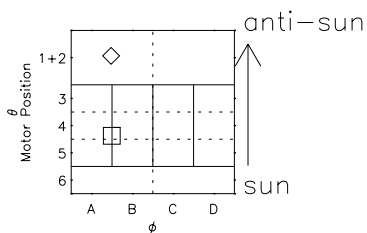

Galileo EPD Real Time R6 Ions Spectra 01145

Software Version: RTSPEC_R6 V 1.20
 Data Production: 25-08-01
 Plot Production: Tue Sep 25 06:07:04 2001
 Color File: wondr3
 Geofactor File: 1.1

◇ = Jupiter look direction
 □ = Corotation look direction