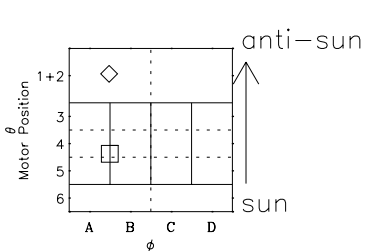

Galileo EPD Real-Time Omni 01145

Software Version: RTLINE_OMNI V 1.20
Data Production: 25-08-01
Plot Production: Tue Sep 25 06:08:44 2001

- ◇ = Jupiter look direction
- = Corotation look direction