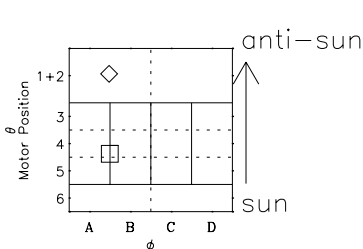

Galileo EPD Real-Time Six-Sector 01145

Software Version: RTLINE_R6 V 1.20
Data Production: 25-08-01
Plot Production: Tue Sep 25 06:08:49 2001

- ◇ = Jupiter look direction
- = Corotation look direction