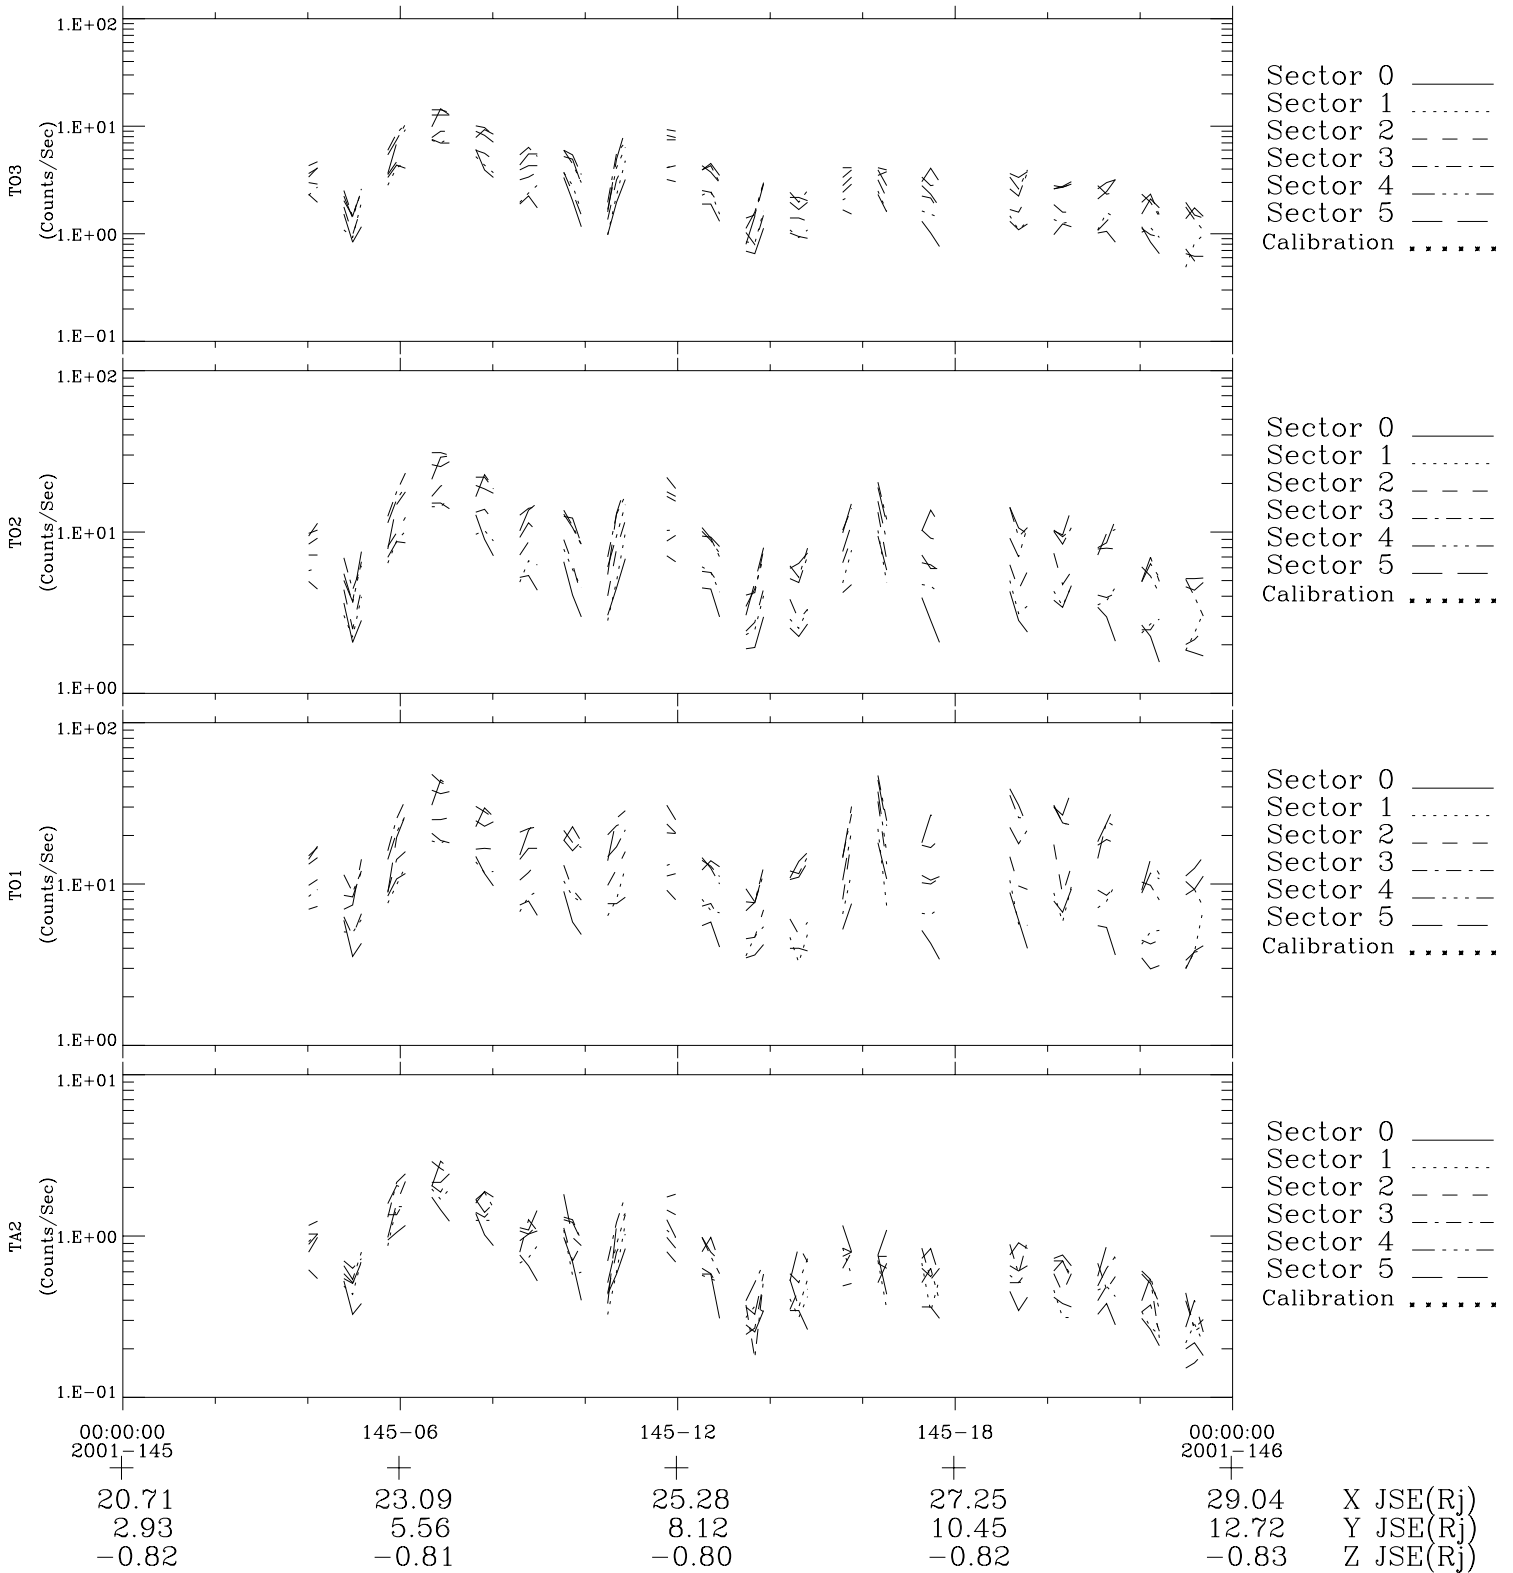

Galileo EPD Real-Time Six-Sector 01145

Software Version: RTLINE_R6 V 1.20
Data Production: 25-08-01
Plot Production: Tue Sep 25 06:08:49 2001

- ◇ = Jupiter look direction
- = Corotation look direction