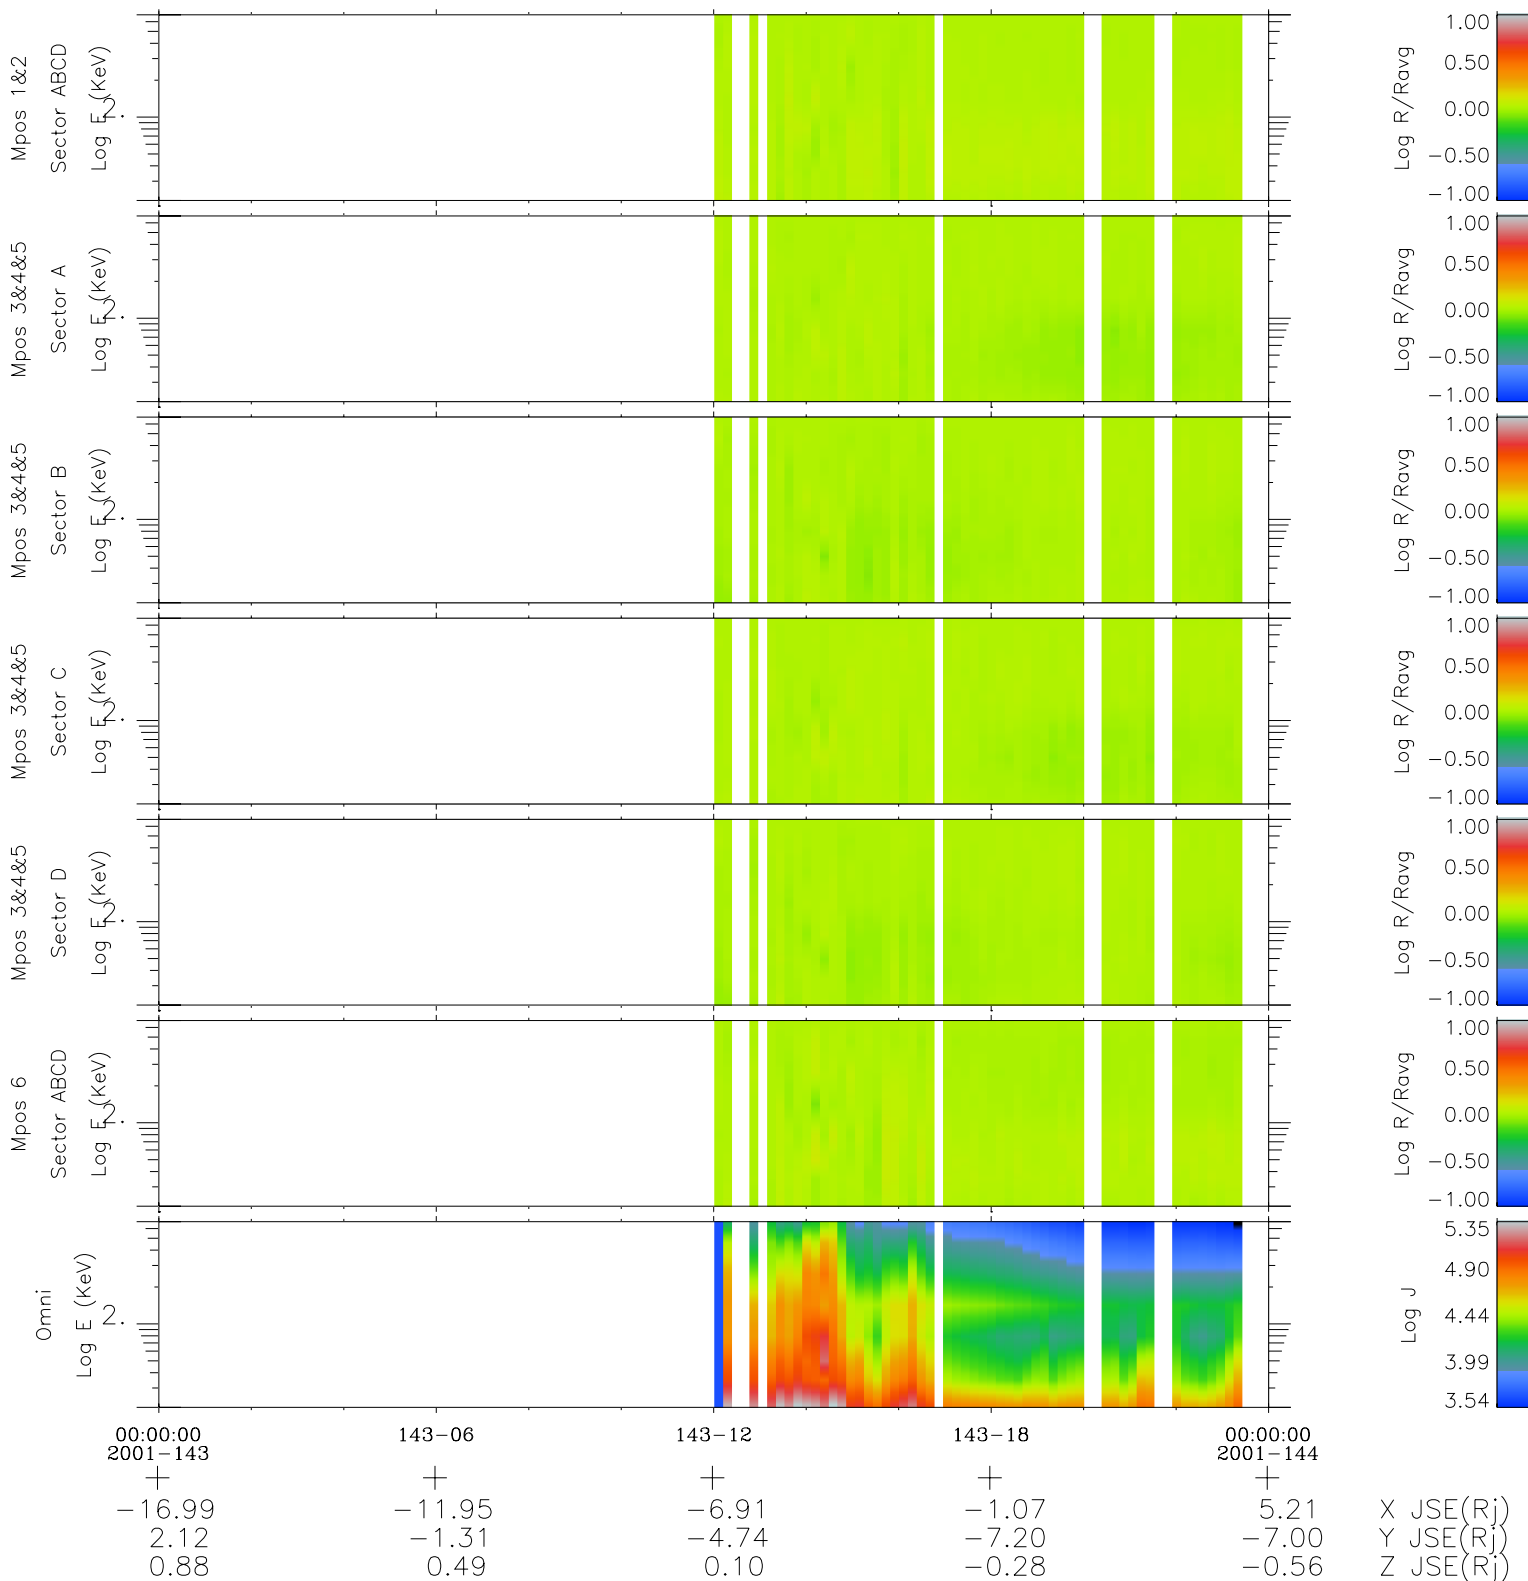

# Galileo EPD Real Time R6 Electrons Spectra 01143

Software Version: RTSPEC\_R6 V 1.20  
 Data Production: 25-08-01  
 Plot Production: Tue Sep 25 05:44:23 2001  
 Color File: wondr3  
 Geofactor File: 1.1

- ◇ = Jupiter look direction
- = Corotation look direction