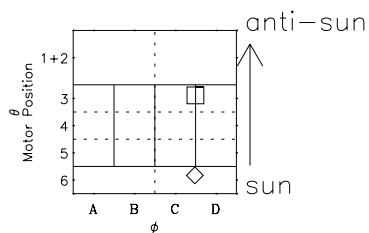

Galileo EPD Real-Time Omni 01143

Software Version: RTLINE_OMNI V 1.20
Data Production: 25-08-01
Plot Production: Tue Sep 25 05:45:31 2001

◇ = Jupiter look direction
□ = Corotation look direction