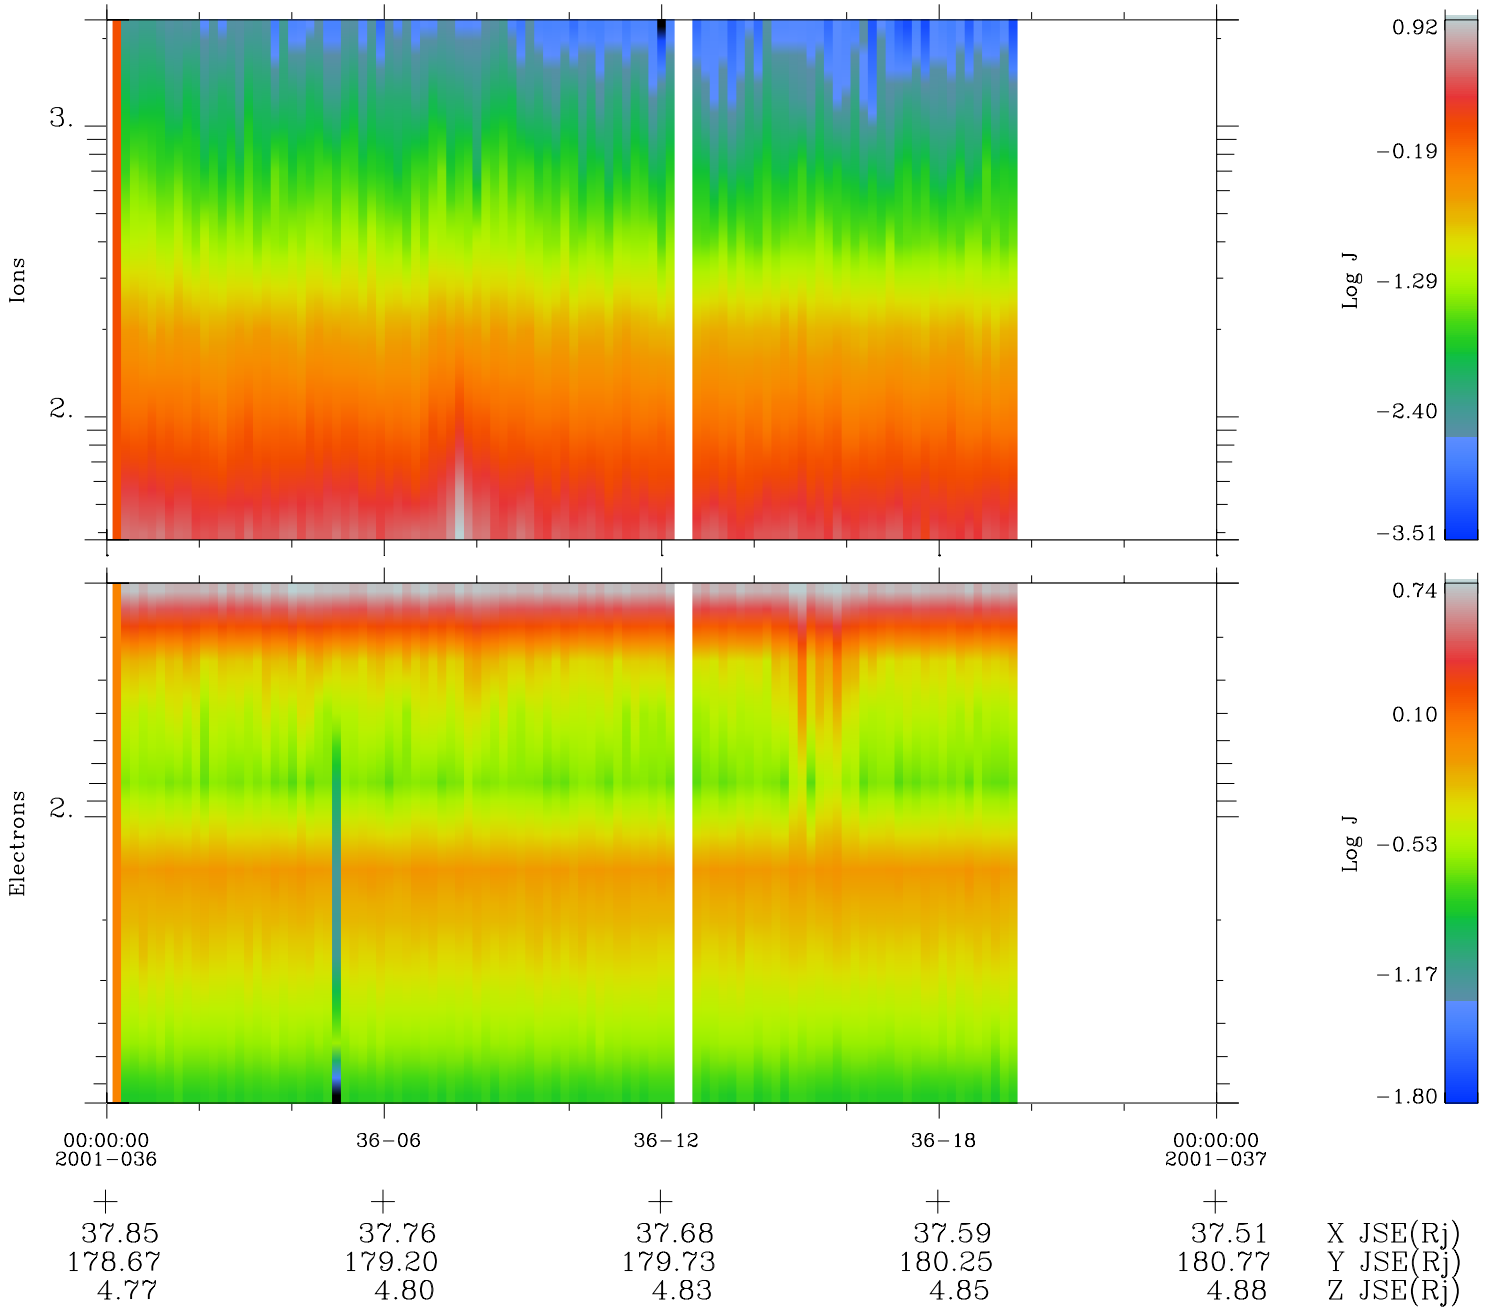

Galileo EPD Real Time Omni Spectrum 01036

Software Version: RTSPEC_OMNI V 1.20
 Data Production: 18-05-01
 Plot Production: Tue Sep 18 03:11:18 2001
 Color File: wondr3
 Geofactor File: 1.1

◇ = Jupiter look direction
 □ = Corotation look direction