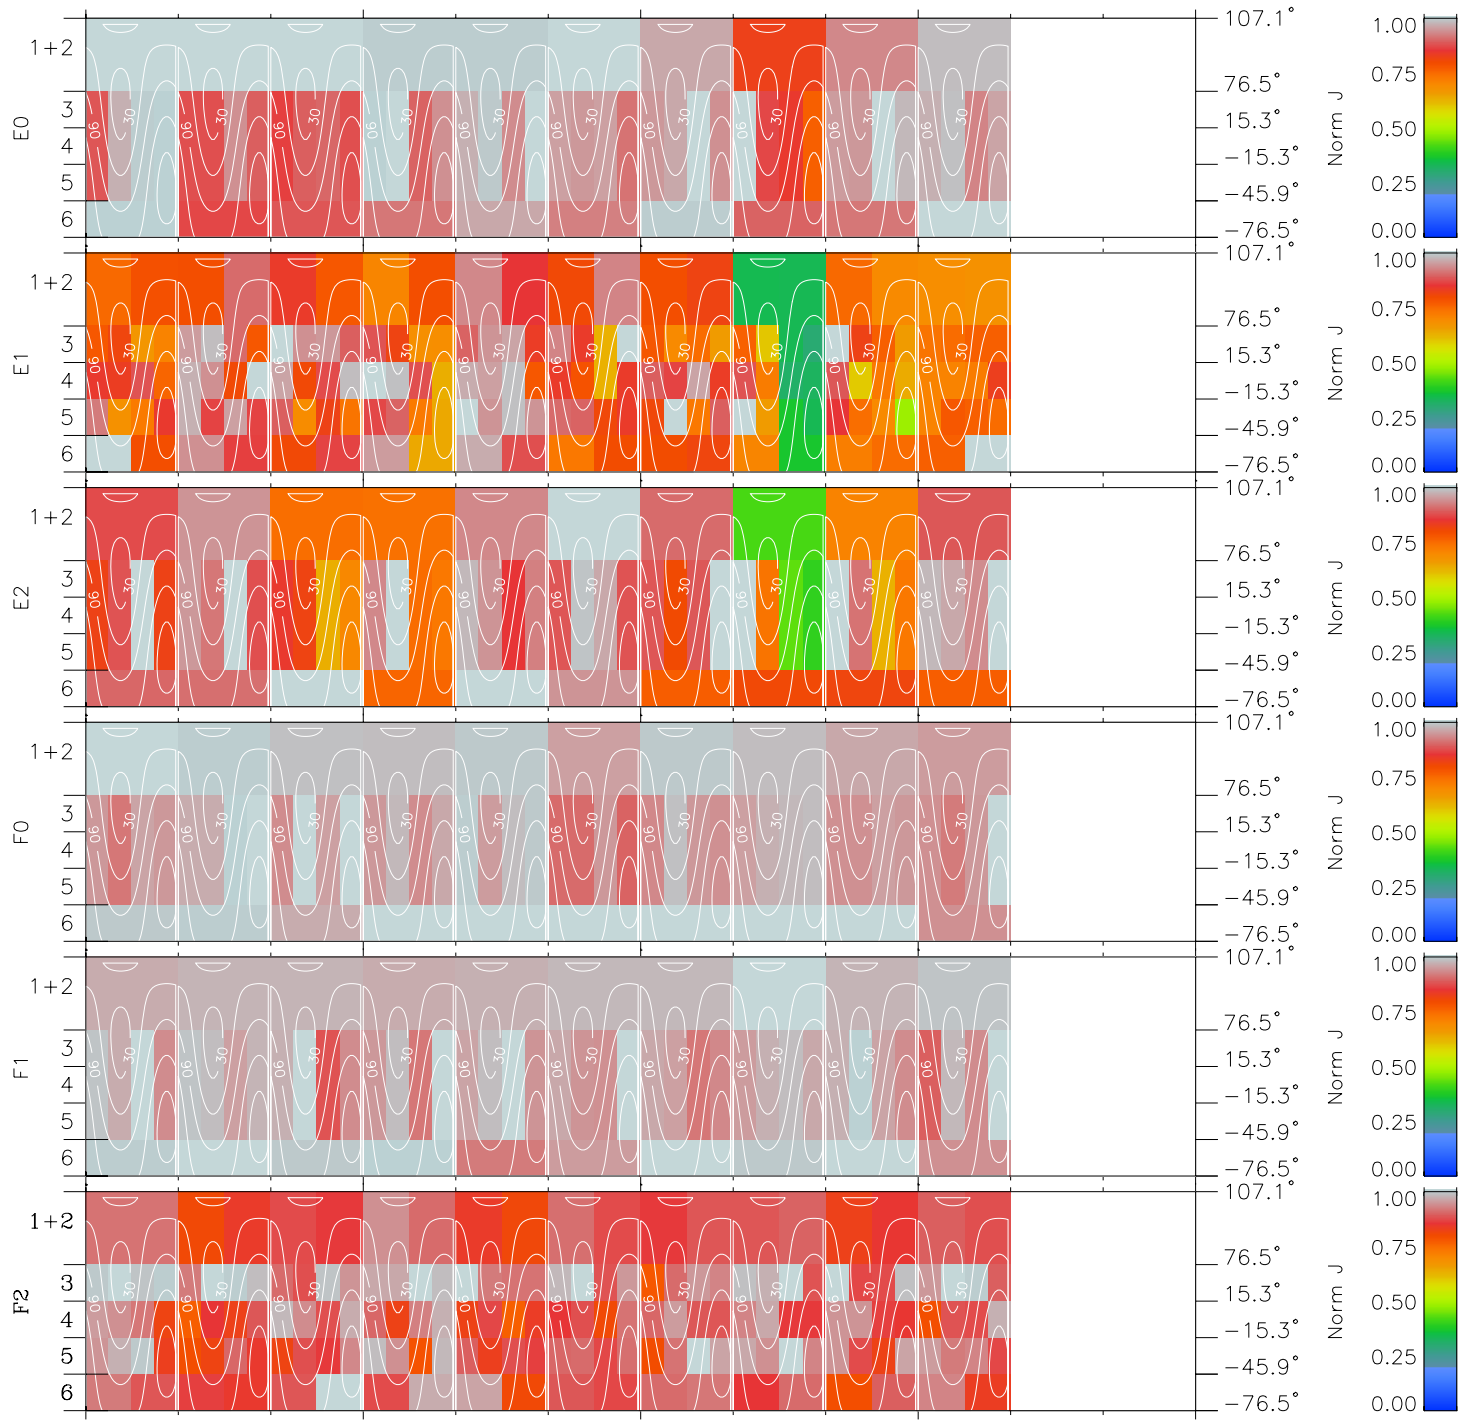

Galileo EPD Real Time All-Sky Anisotropies 01036

Software Version: RTSKY_NORM V 1.20
 Data Production: 18-05-01
 Plot Production: Tue Sep 18 03:11:54 2001
 Color File: wondr3
 Geofactor File: 1.1

Time	36-06	36-12	36-18	00:00:00	
00:00:00 2001-036	37.85	37.76	37.68	37.51	X JSE(R _j)
	178.67	179.20	179.73	180.25	Y JSE(R _j)
	4.77	4.80	4.83	4.85	Z JSE(R _j)

- ◇ = Jupiter look direction
- = Corotation look direction