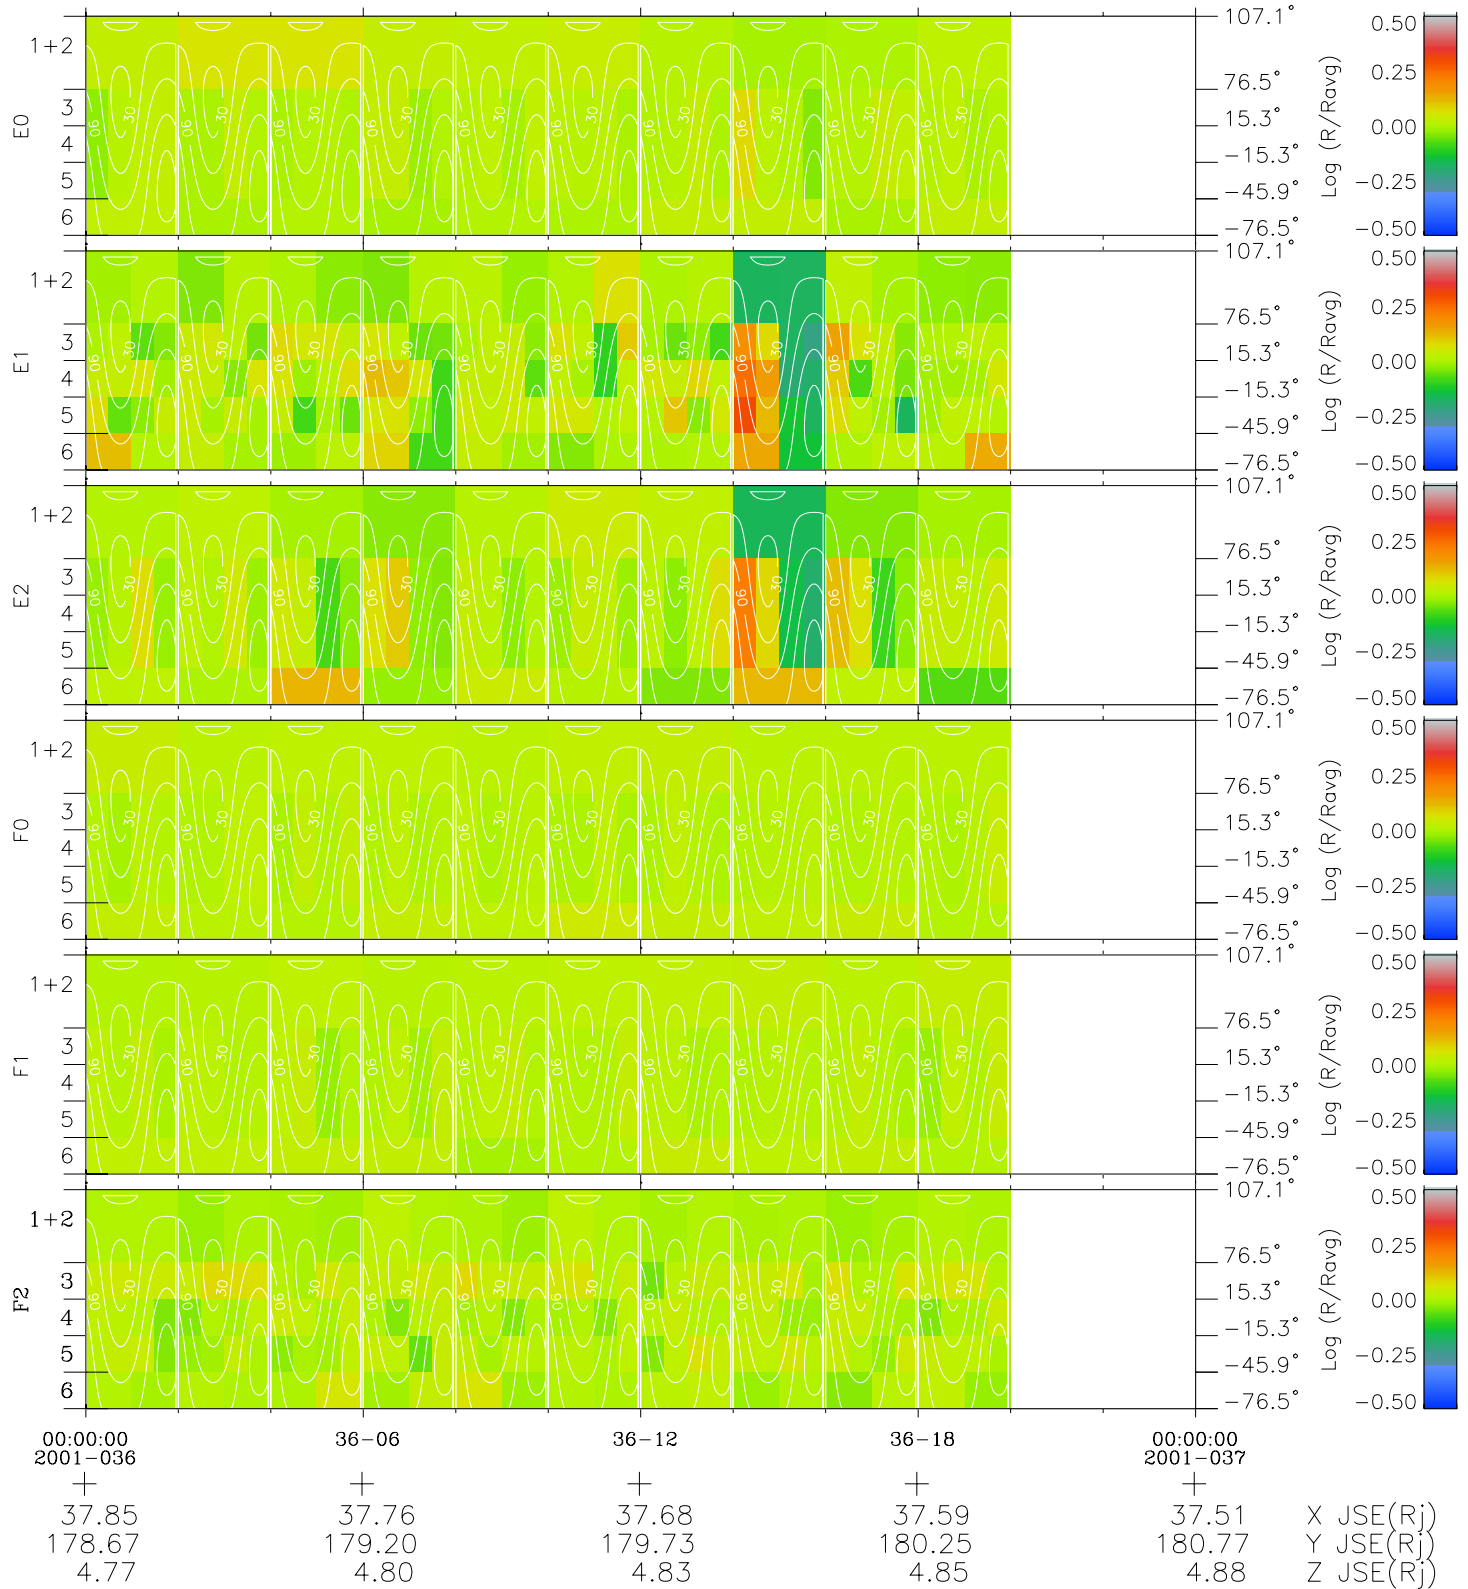

Galileo EPD Real Time All-Sky Anisotropies 01036

Software Version: RTSKY_MEAN V 1.20
 Data Production: 18-05-01
 Plot Production: Tue Sep 18 03:11:30 2001
 Color File: wondr3
 Geofactor File: 1.1

- ◇ = Jupiter look direction
- = Corotation look direction