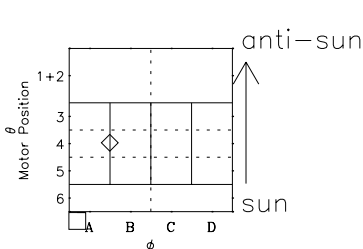

Galileo EPD Real-Time Six-Sector 01036

Software Version: RTLINE_R6 V 1.20
Data Production: 18-05-01
Plot Production: Tue Sep 18 03:12:59 2001

◇ = Jupiter look direction
□ = Corotation look direction