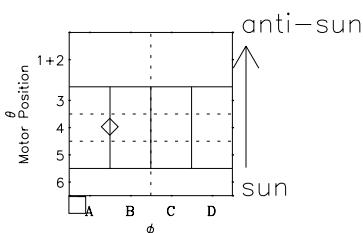

Galileo EPD Real-Time Six-Sector 01036

Software Version: RTLINE_R6 V 1.20
Data Production: 18-05-01
Plot Production: Tue Sep 18 03:12:58 2001

◇ = Jupiter look direction
□ = Corotation look direction