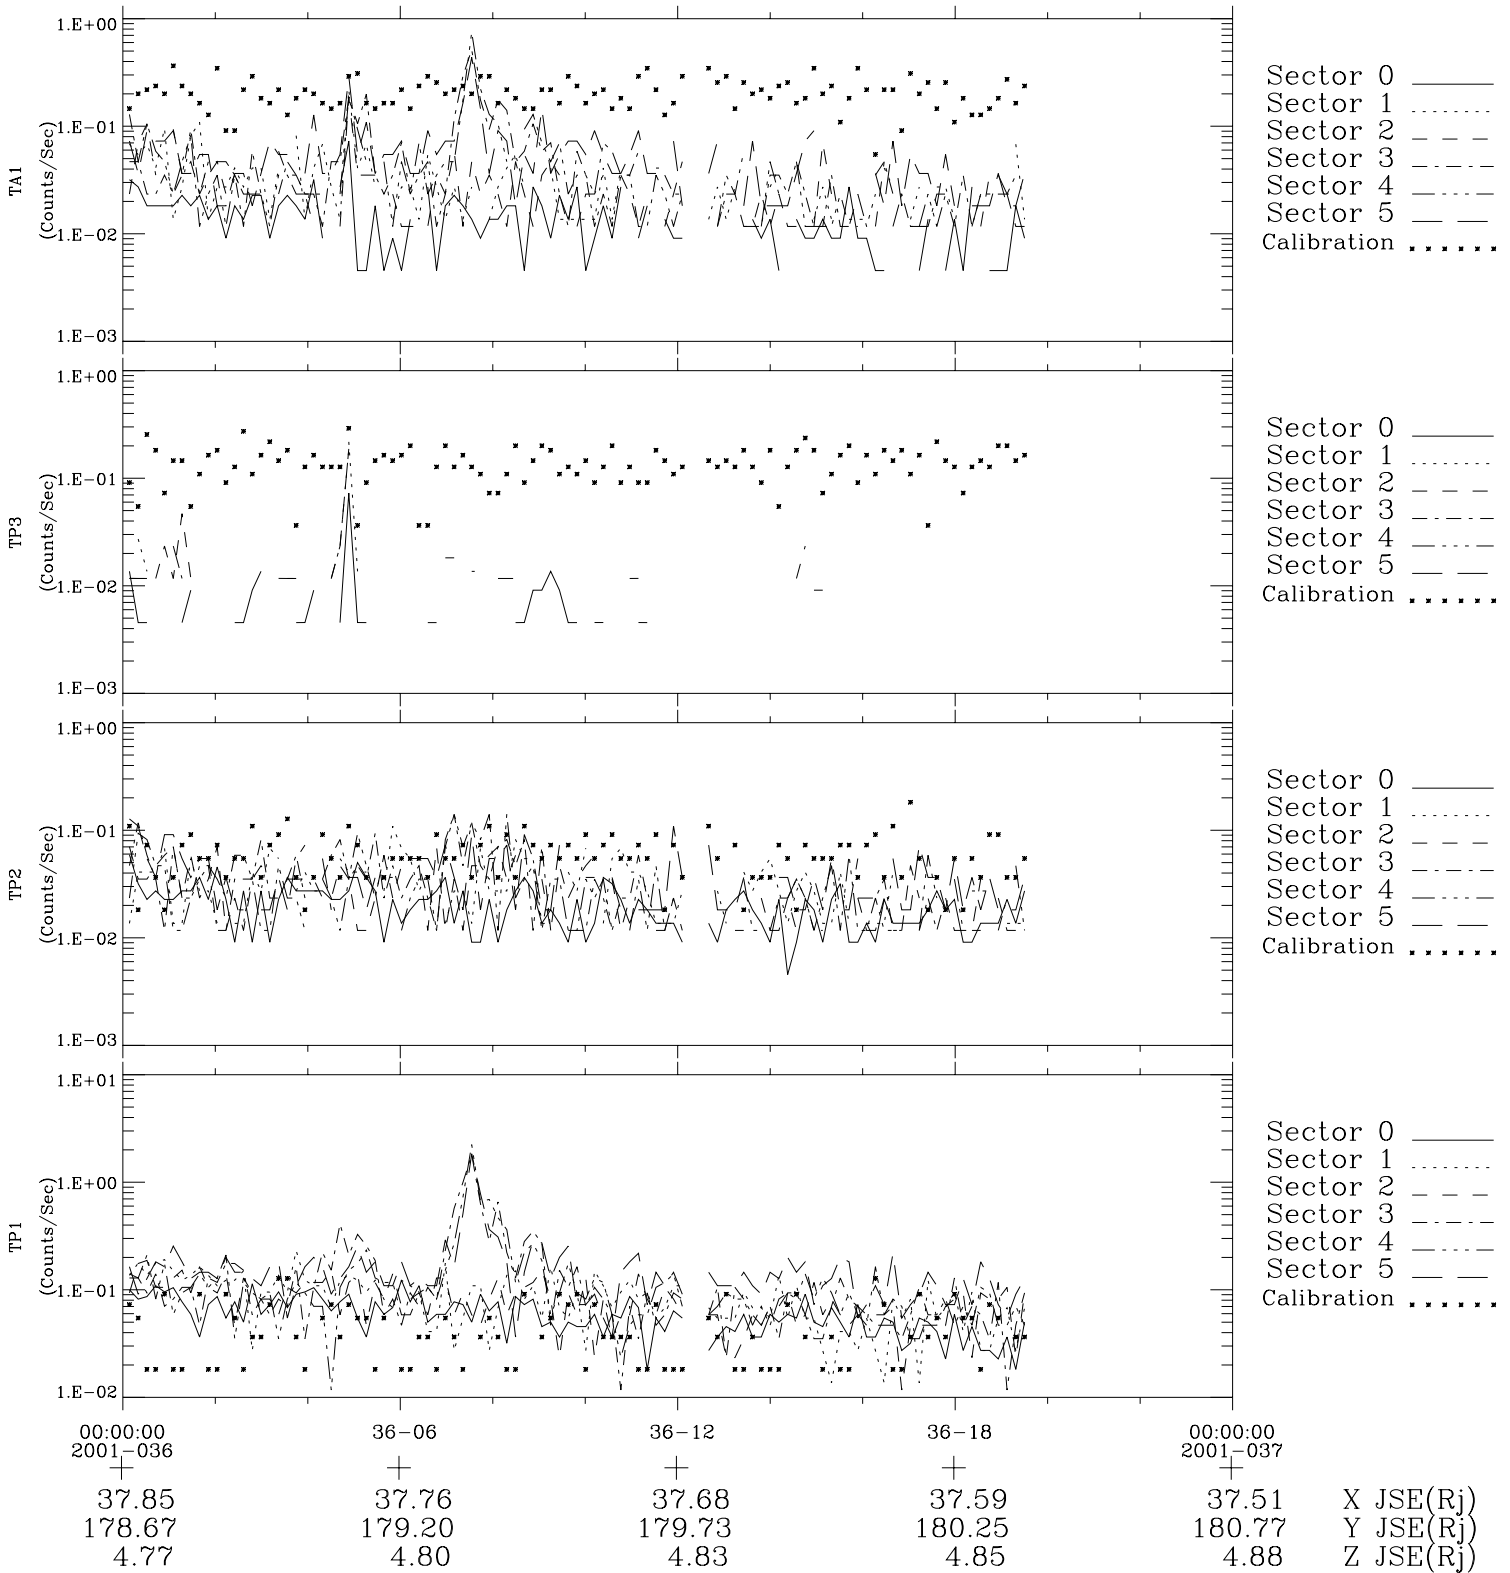

Galileo EPD Real-Time Six-Sector 01036

Software Version: RTLINE_R6 V 1.20
Data Production: 18-05-01
Plot Production: Tue Sep 18 03:12:58 2001

◇ = Jupiter look direction
□ = Corotation look direction