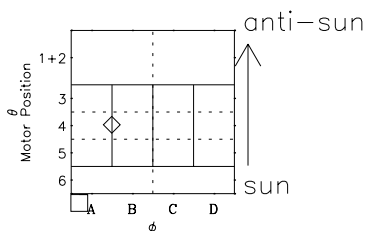

Galileo EPD Real-Time Six-Sector 01036

Software Version: RTLINE_R6 V 1.20
Data Production: 18-05-01
Plot Production: Tue Sep 18 03:12:58 2001

◇ = Jupiter look direction
□ = Corotation look direction