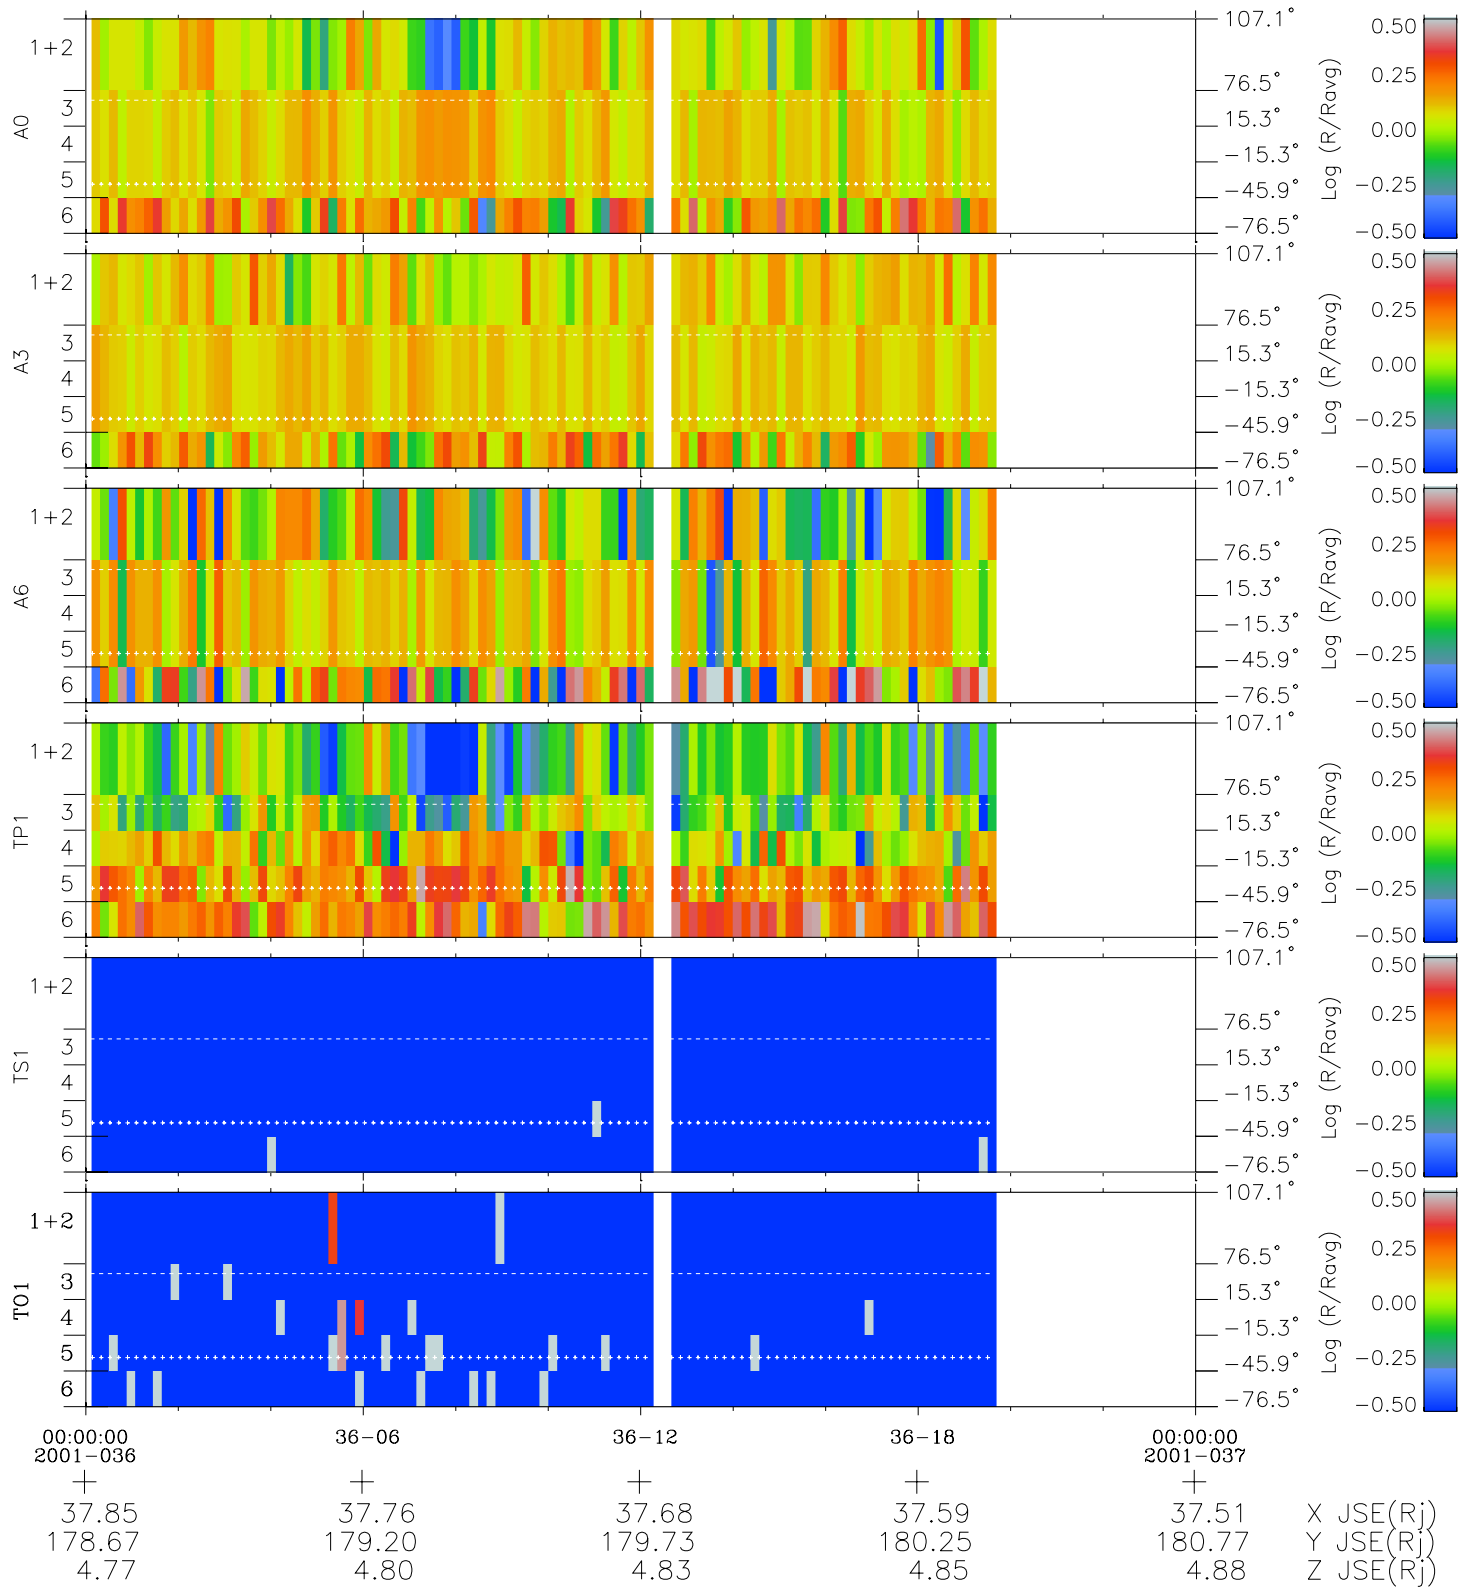

# Galileo EPD Real Elevation Anisotropies 01036

Software Version: RTELEV\_MEAN V 1.20  
Data Production: 18-05-01  
Plot Production: Tue Sep 18 03:11:59 2001  
Color File: wondr3  
Geofactor File: 1.1

- ◇ = Jupiter look direction
- = Corotation look direction