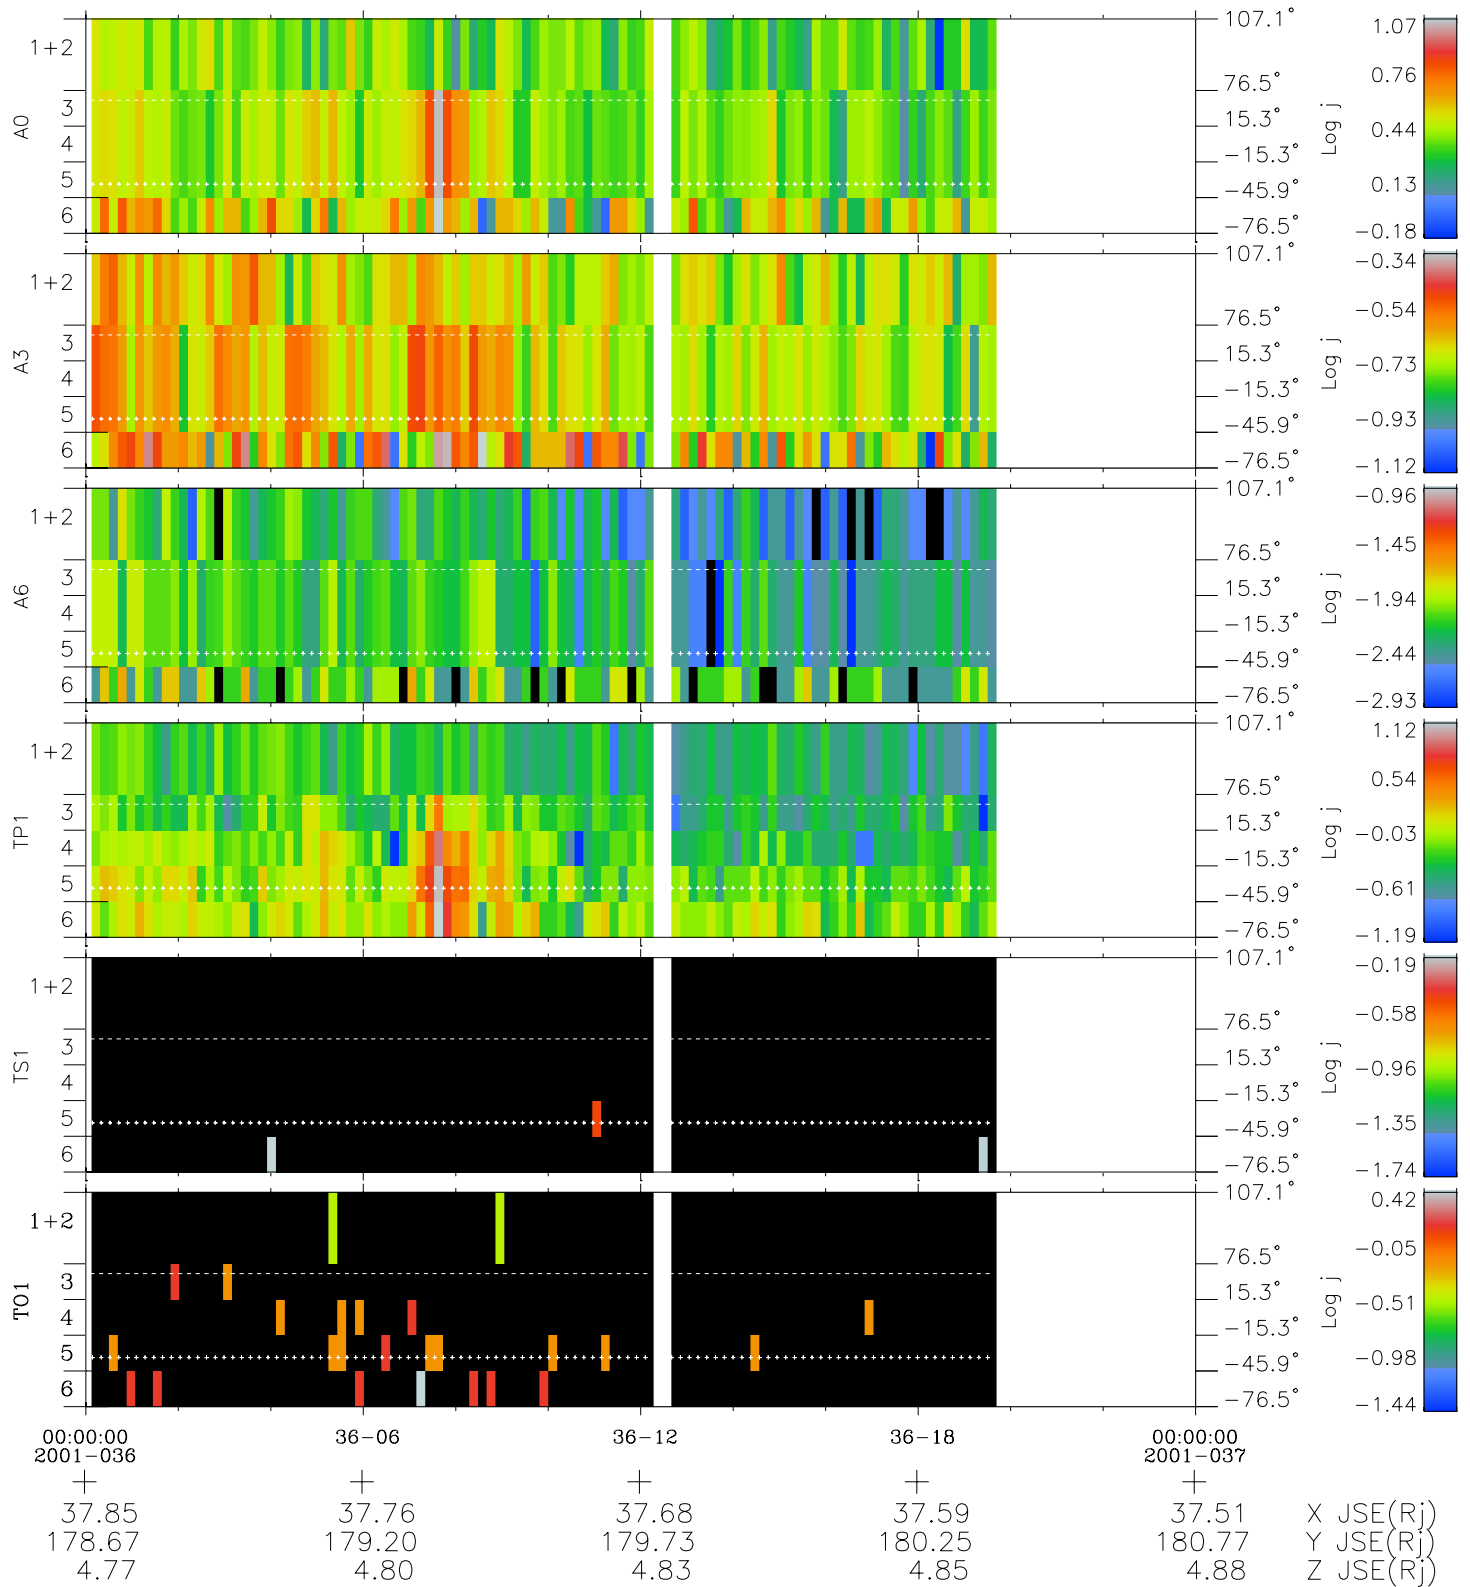

Galileo EPD Real Elevation Anisotropies 01036

Software Version: RTELEV_FLUX V 1.20
Data Production: 18-05-01
Plot Production: Tue Sep 18 03:12:09 2001
Color File: wondr3
Geofactor File: 1.1

- ◇ = Jupiter look direction
- = Corotation look direction