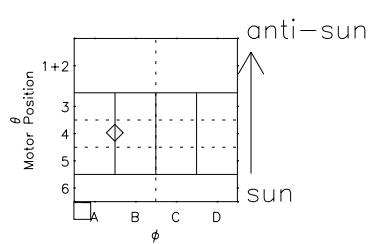

Galileo EPD Real Time Azimuth Anisotropies 01036

Software Version: RTAZIM_NORM V 1.20
Data Production: 18-05-01
Plot Production: Tue Sep 18 03:12:48 2001
Color File: wondr3
Geofactor File: 1.1

00:00:00 2001-036	36-06	36-12	36-18	00:00:00 2001-037	
+	+	+	+	+	
37.85	37.76	37.68	37.59	37.51	X JSE(R_j)
178.67	179.20	179.73	180.25	180.77	Y JSE(R_j)
4.77	4.80	4.83	4.85	4.88	Z JSE(R_j)

- ◇ = Jupiter look direction
- = Corotation look direction