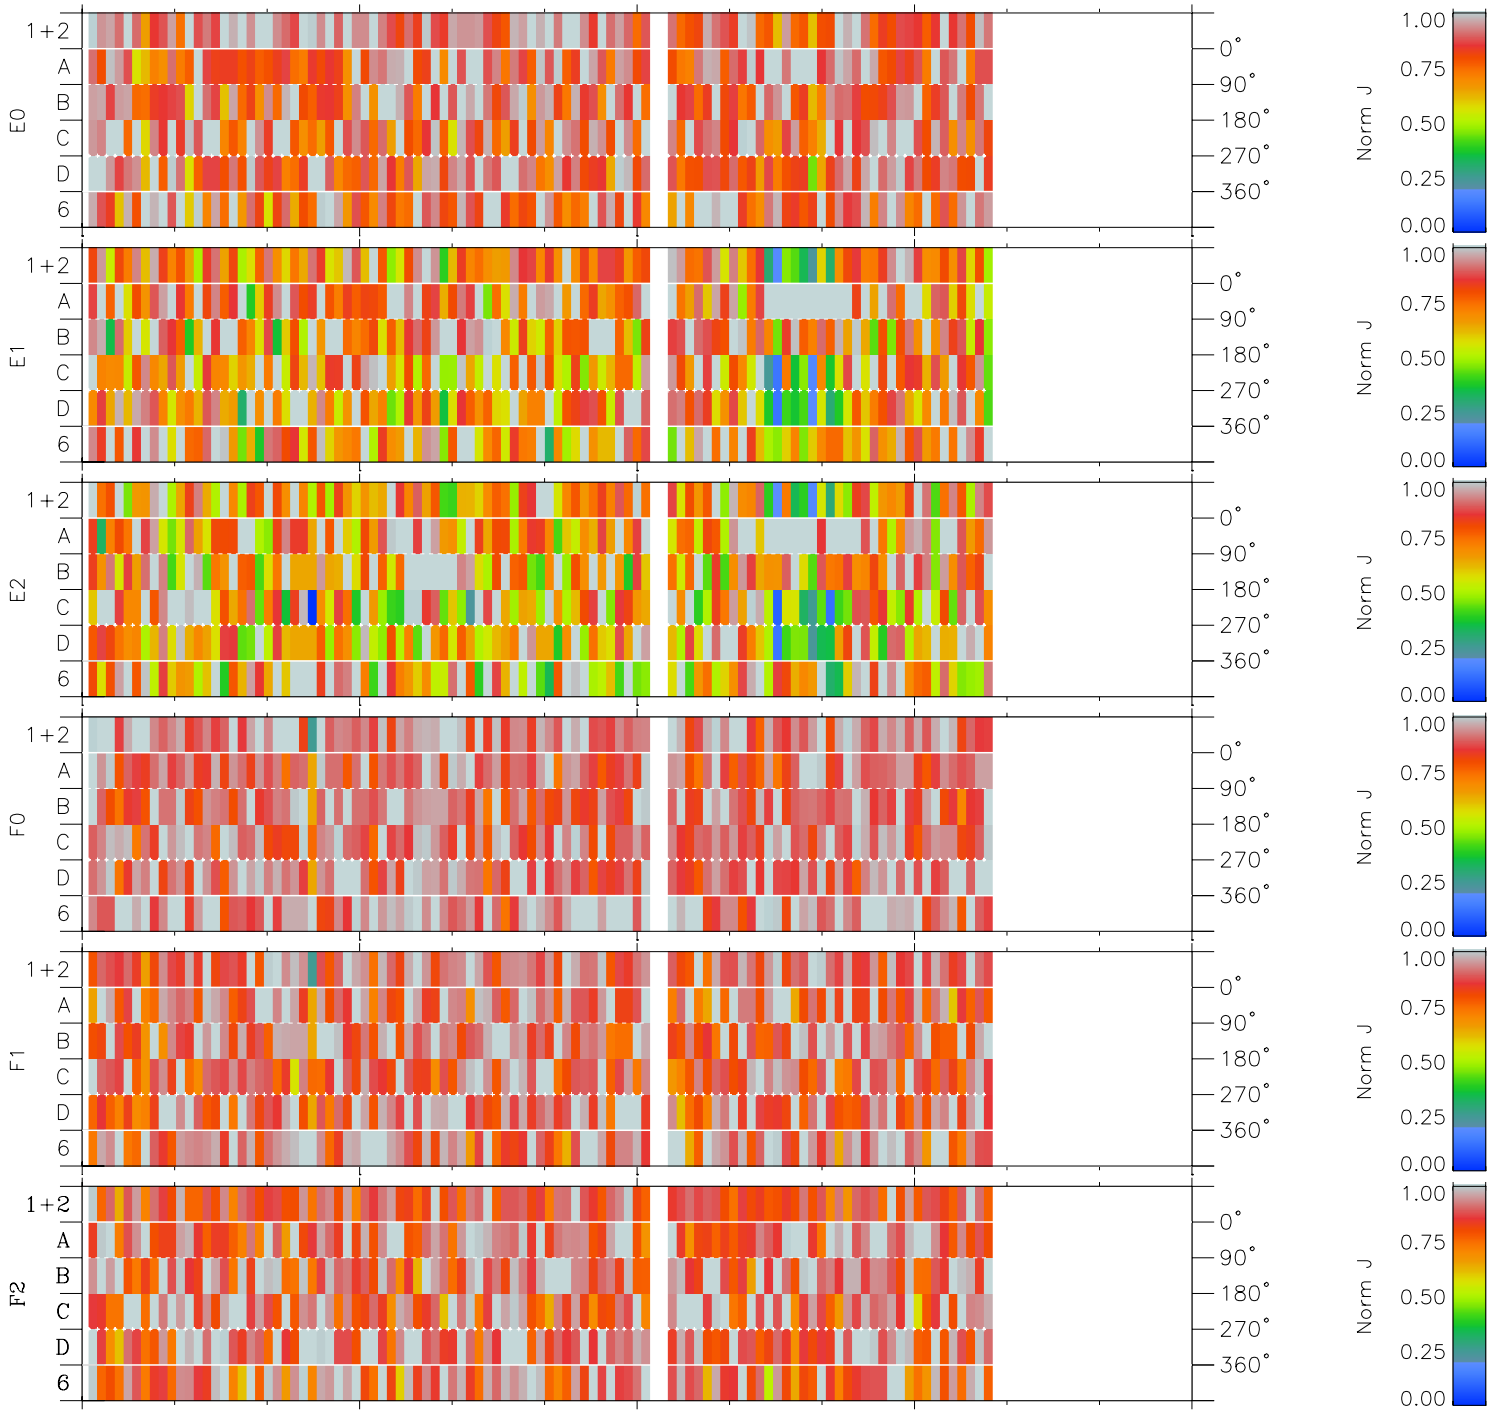

Galileo EPD Real Time Azimuth Anisotropies 01036

Software Version: RTAZIM_NORM V 1.20
Data Production: 18-05-01
Plot Production: Tue Sep 18 03:12:48 2001
Color File: wondr3
Geofactor File: 1.1

00:00:00 2001-036	36-06	36-12	36-18	00:00:00 2001-037	
+	+	+	+	+	
37.85	37.76	37.68	37.59	37.51	X JSE(R_j)
178.67	179.20	179.73	180.25	180.77	Y JSE(R_j)
4.77	4.80	4.83	4.85	4.88	Z JSE(R_j)

- ◇ = Jupiter look direction
- = Corotation look direction