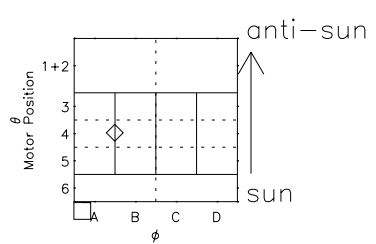

Galileo EPD Real Time Azimuth Anisotropies 01036

Software Version: RTAZIM_NORM V 1.20
 Data Production: 18-05-01
 Plot Production: Tue Sep 18 03:12:43 2001
 Color File: wondr3
 Geofactor File: 1.1

00:00:00 2001-036	36-06	36-12	36-18	00:00:00 2001-037	
+	+	+	+	+	X JSE(R_j)
37.85	37.76	37.68	37.59	37.51	Y JSE(R_j)
178.67	179.20	179.73	180.25	180.77	Z JSE(R_j)
4.77	4.80	4.83	4.85	4.88	

- ◇ = Jupiter look direction
- = Corotation look direction