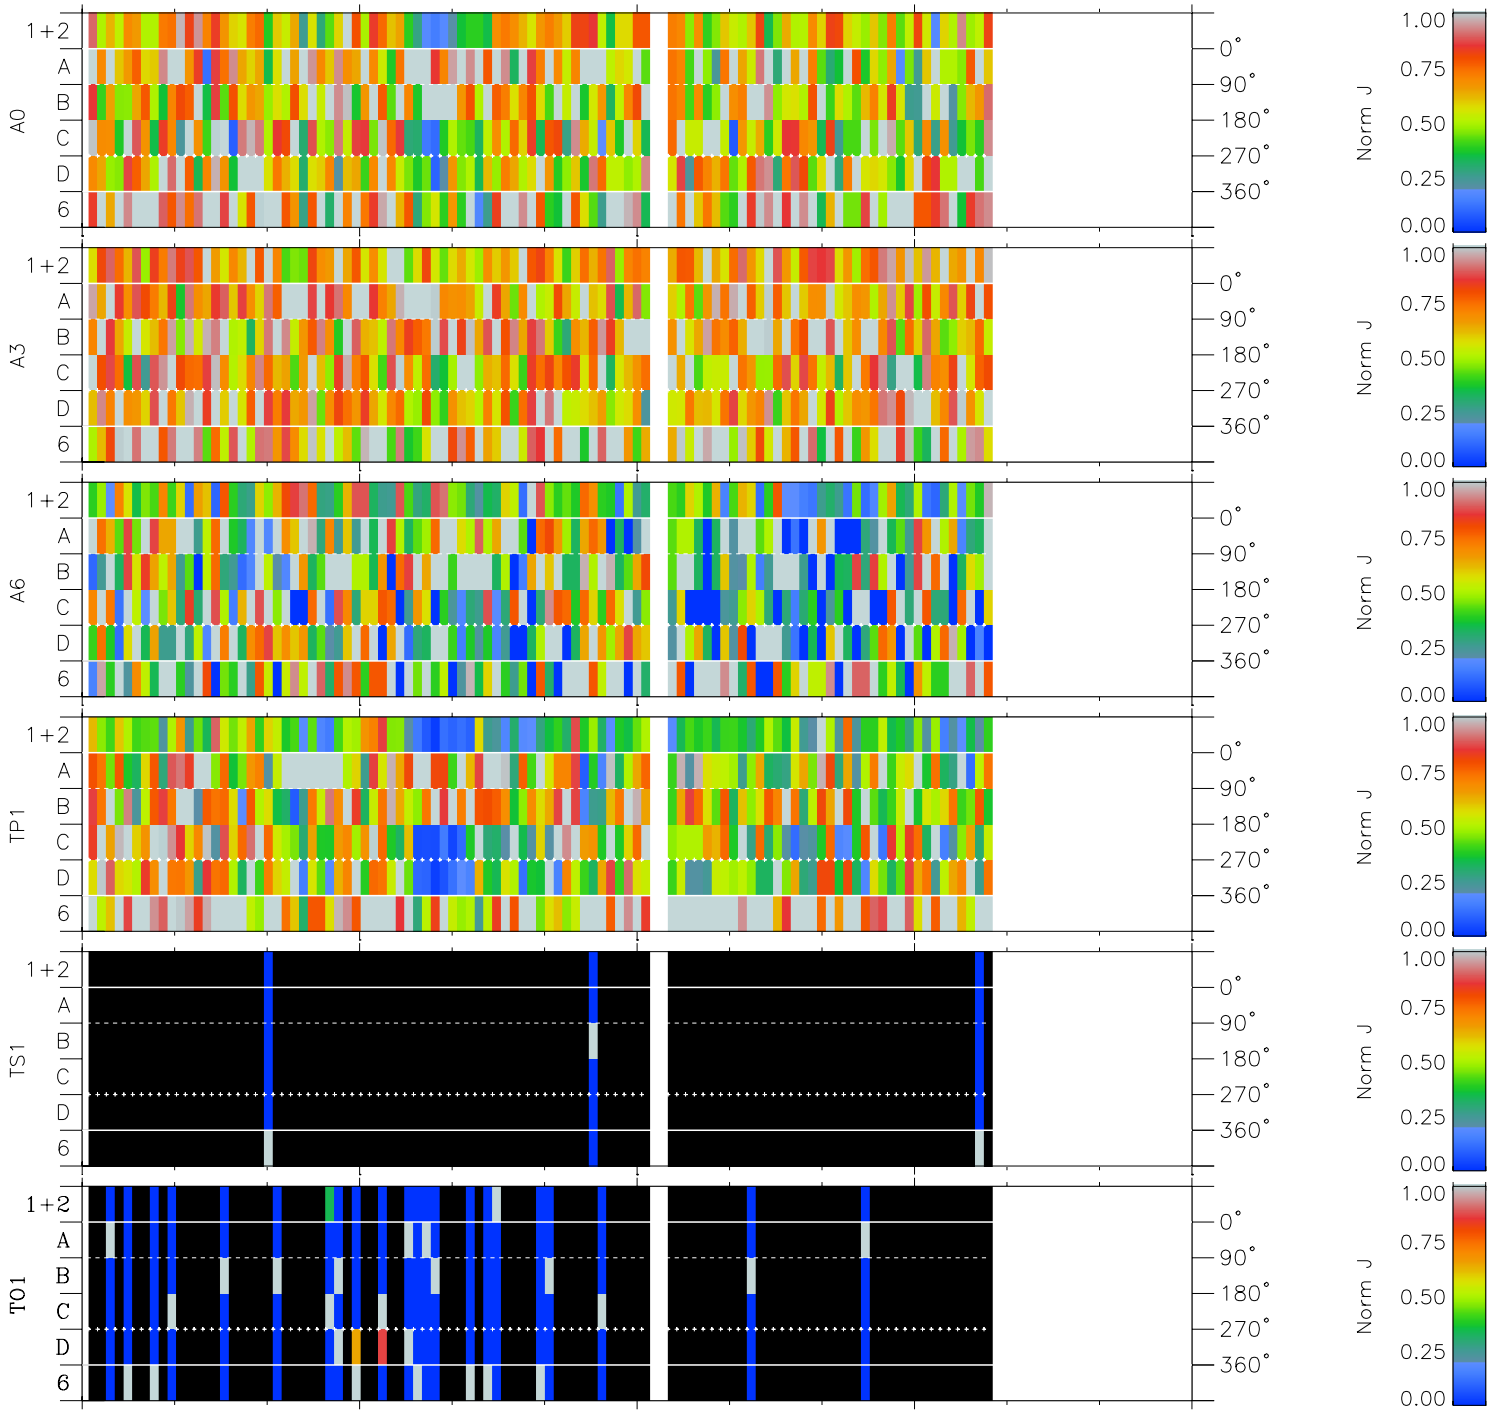

Galileo EPD Real Time Azimuth Anisotropies 01036

Software Version: RTAZIM_NORM V 1.20
 Data Production: 18-05-01
 Plot Production: Tue Sep 18 03:12:43 2001
 Color File: wondr3
 Geofactor File: 1.1

00:00:00 2001-036	36-06	36-12	36-18	00:00:00 2001-037	
+	+	+	+	+	X JSE(R_j)
37.85	37.76	37.68	37.59	37.51	Y JSE(R_j)
178.67	179.20	179.73	180.25	180.77	Z JSE(R_j)
4.77	4.80	4.83	4.85	4.88	

- ◇ = Jupiter look direction
- = Corotation look direction