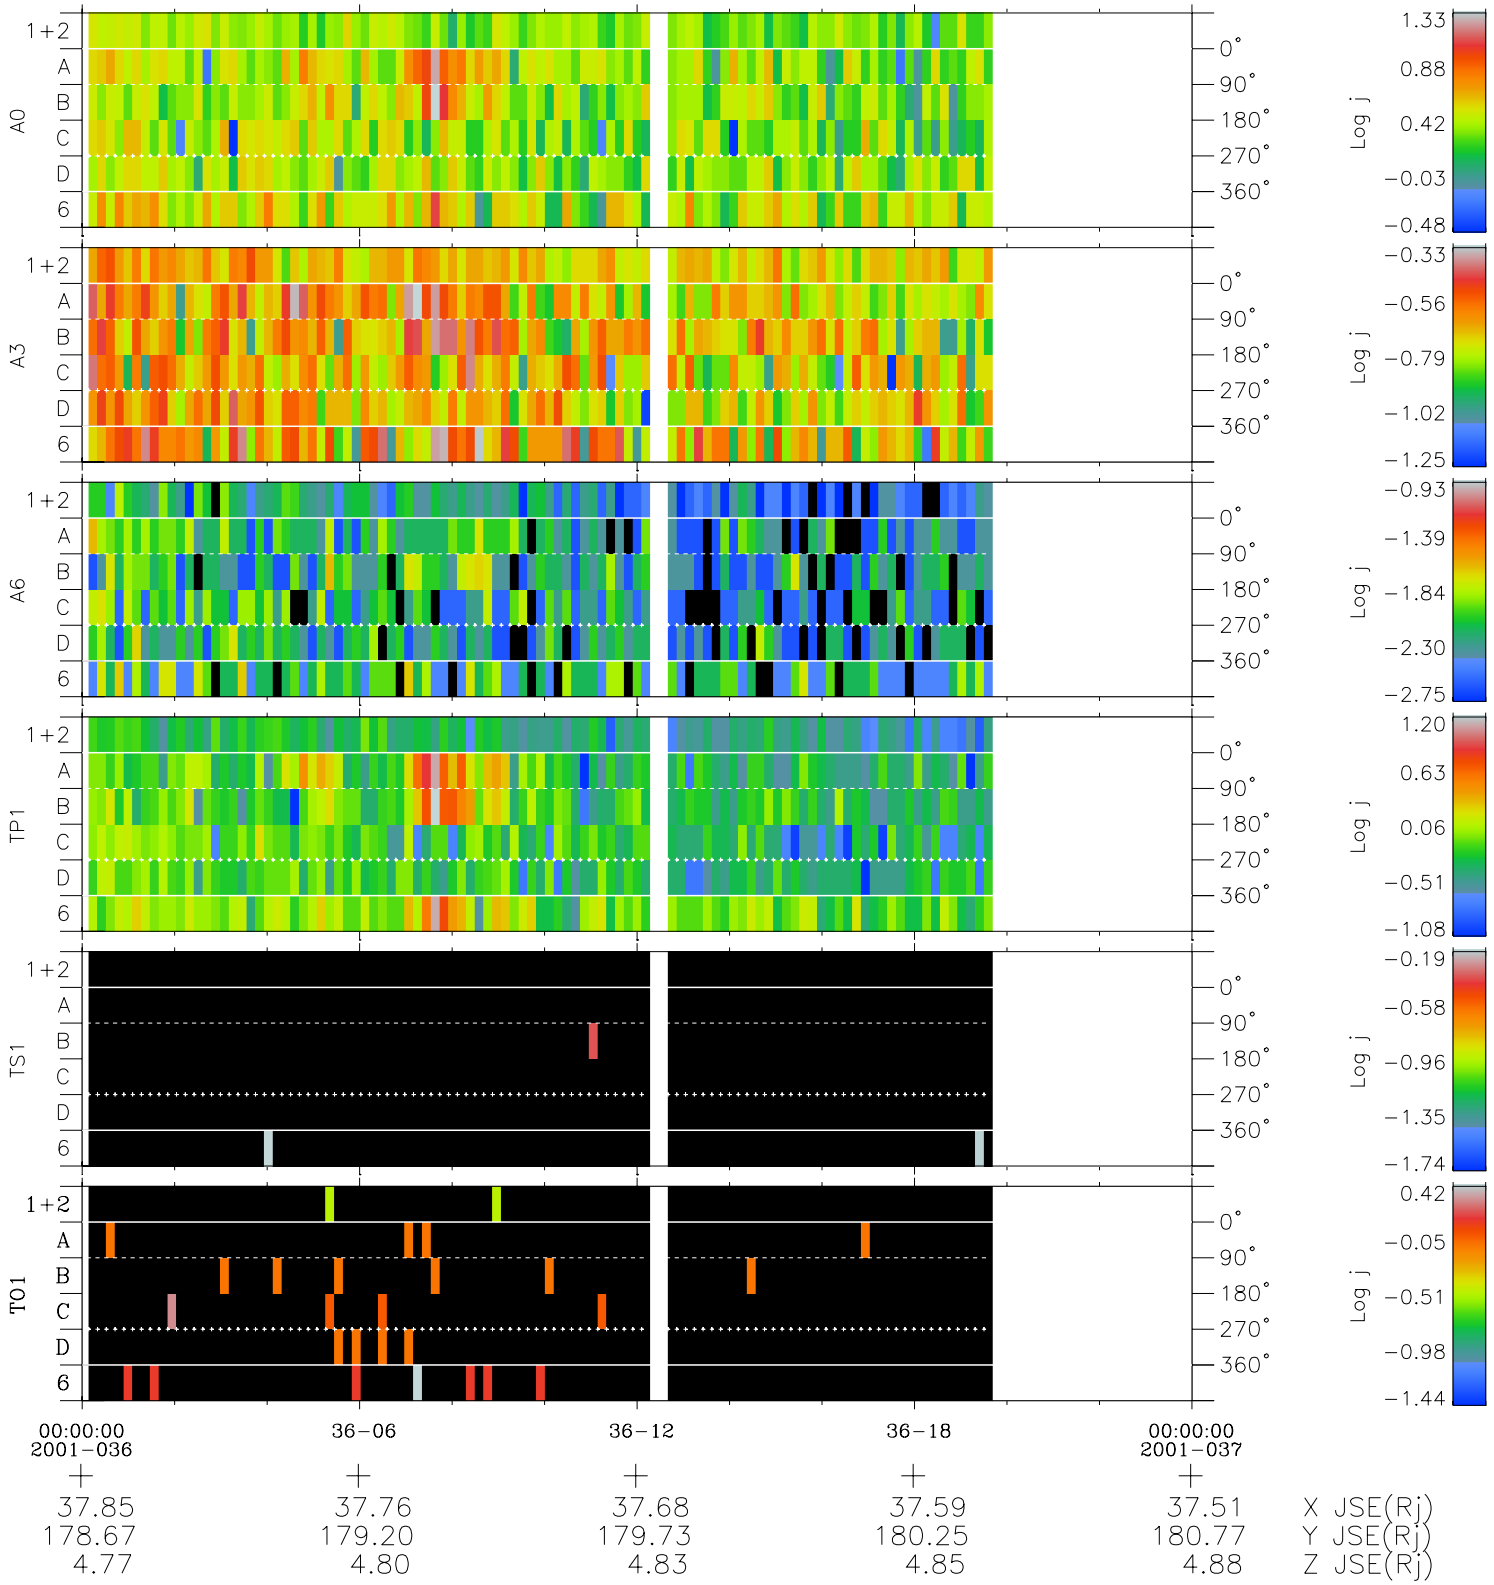

# Galileo EPD Real Time Azimuth Anisotropies 01036

Software Version: RTAZIM\_FLUX V 1.20  
 Data Production: 18-05-01  
 Plot Production: Tue Sep 18 03:12:35 2001  
 Color File: wondr3  
 Geofactor File: 1.1

- ◇ = Jupiter look direction
- = Corotation look direction