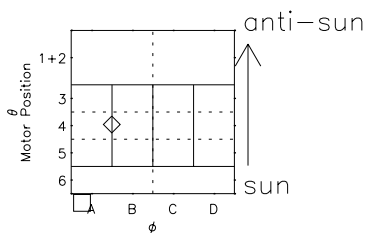

Galileo EPD Real Time R6 Ions Spectra 01035

Software Version: RTSPEC_R6 V 1.20
 Data Production: 18-05-01
 Plot Production: Tue Sep 18 03:03:00 2001
 Color File: wondr3
 Geofactor File: 1.1

- ◇ = Jupiter look direction
- = Corotation look direction