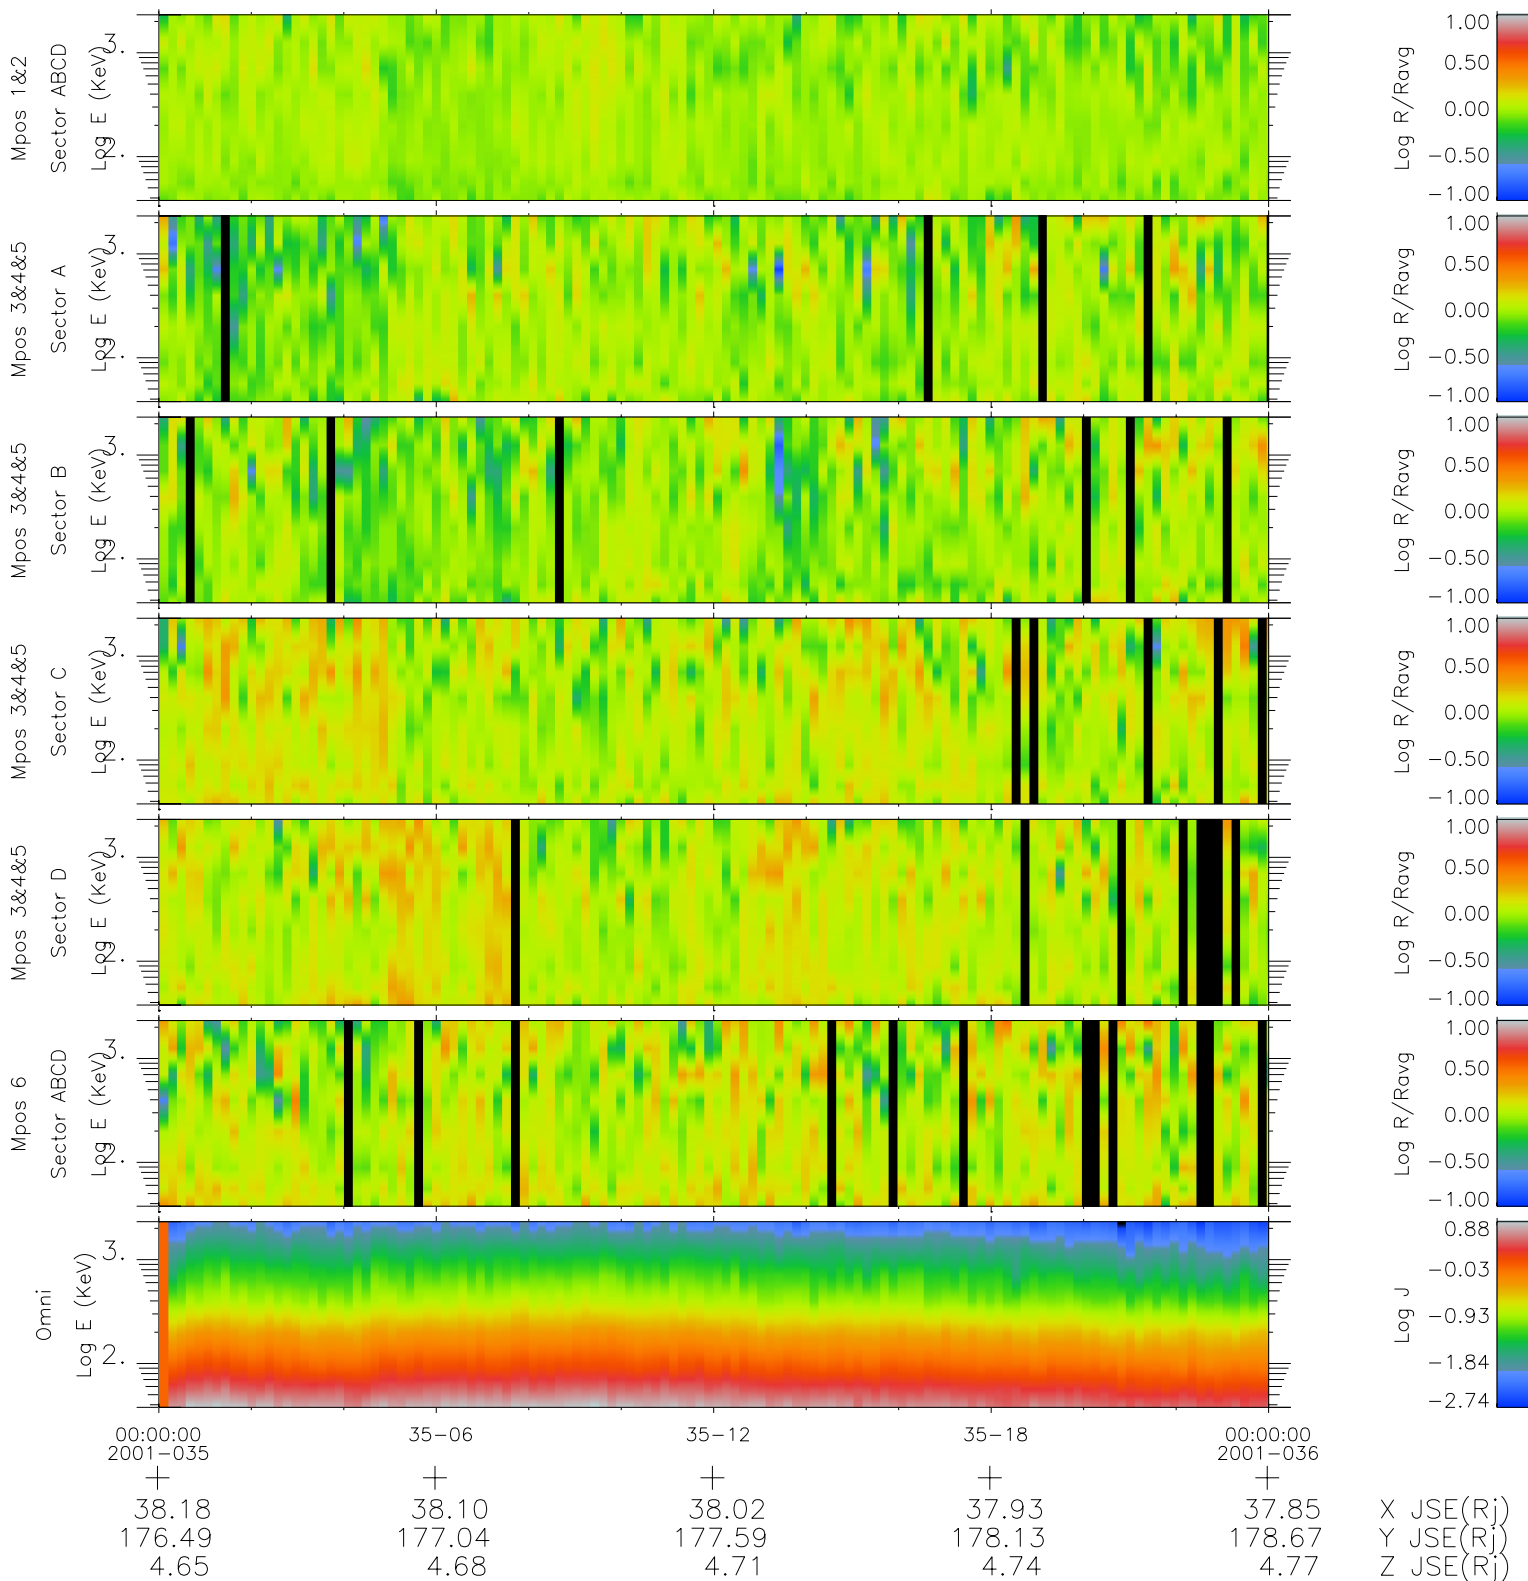

Galileo EPD Real Time R6 Ions Spectra 01035

Software Version: RTSPEC_R6 V 1.20
 Data Production: 18-05-01
 Plot Production: Tue Sep 18 03:03:00 2001
 Color File: wondr3
 Geofactor File: 1.1

- ◇ = Jupiter look direction
- = Corotation look direction