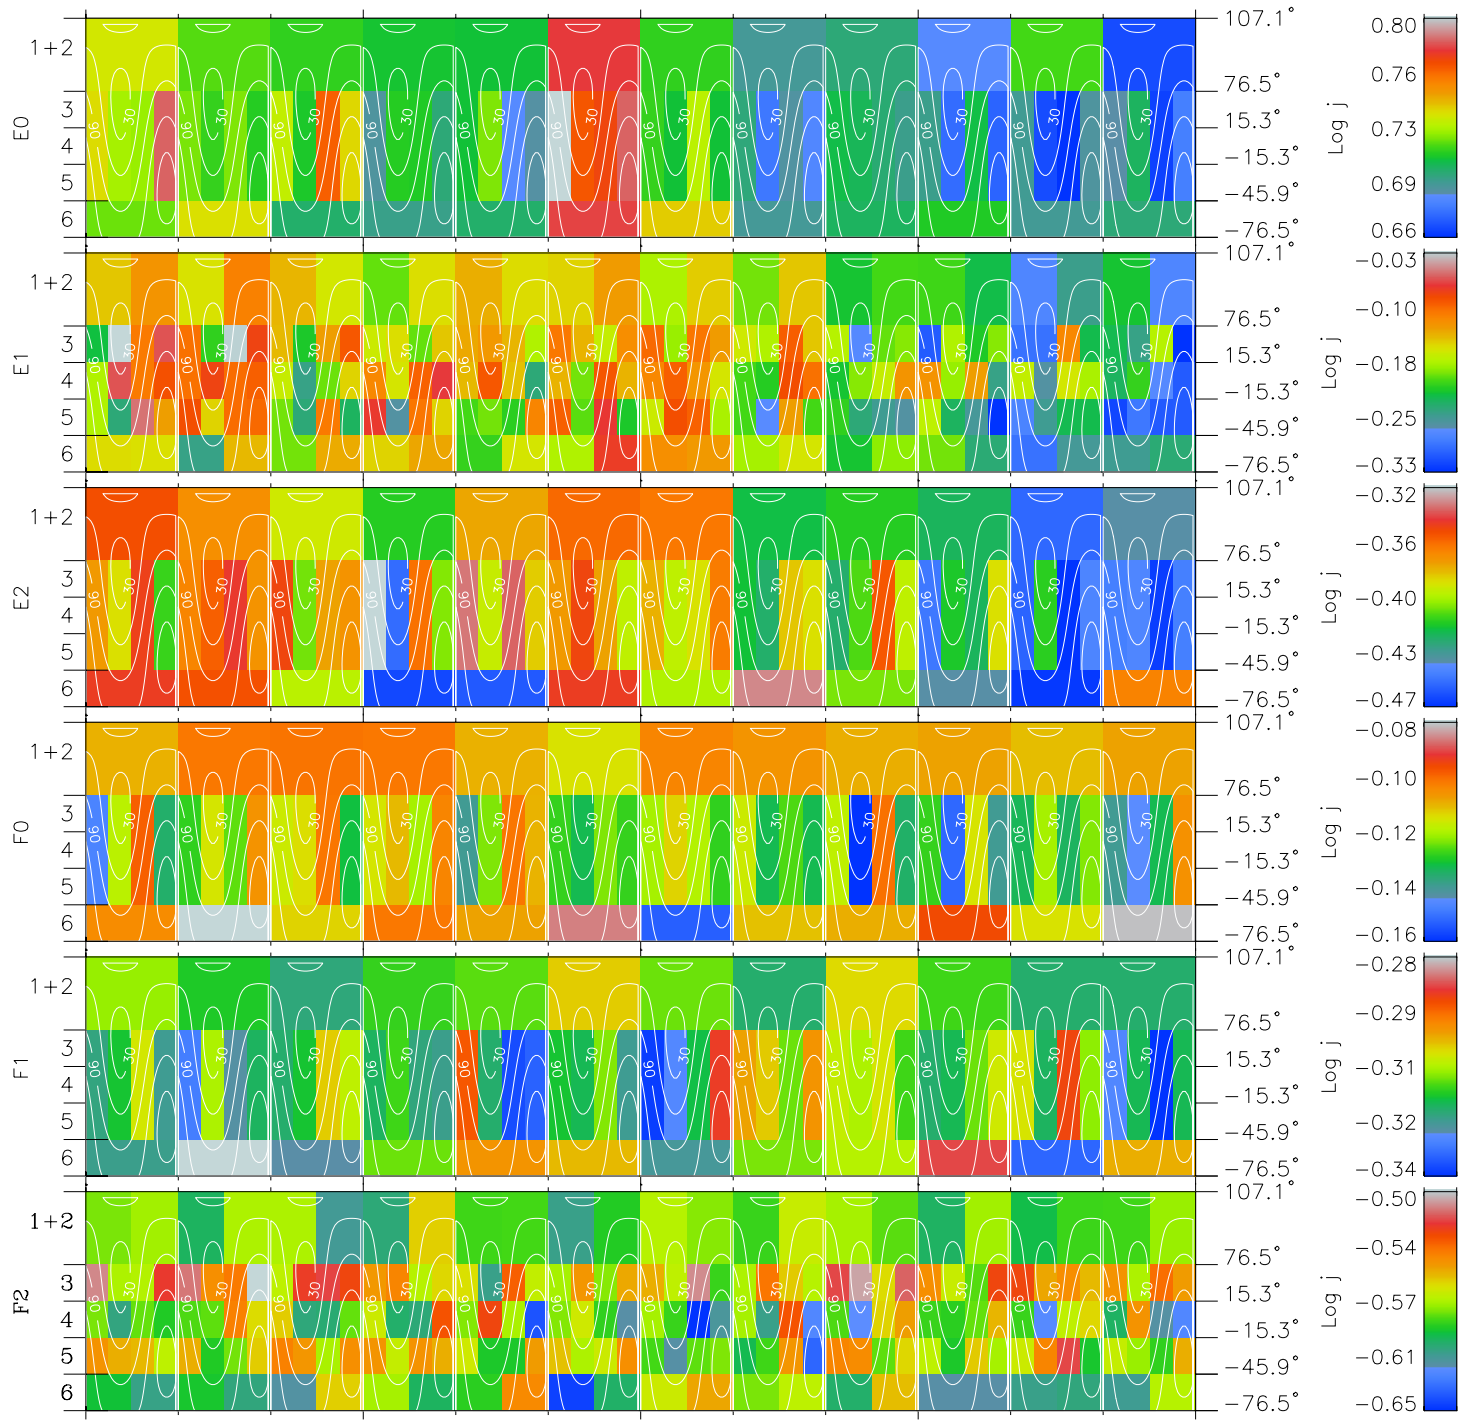

Galileo EPD Real Time All-Sky Anisotropies 01035

Software Version: RTSKY_FLUX V 1.20
 Data Production: 18-05-01
 Plot Production: Tue Sep 18 03:03:40 2001
 Color File: wondr3
 Geofactor File: 1.1

Time	35-06	35-12	35-18	00:00:00	
00:00:00 2001-035				00:00:00 2001-036	
+	+	+	+	+	X JSE(R _j)
38.18	38.10	38.02	37.93	37.85	Y JSE(R _j)
176.49	177.04	177.59	178.13	178.67	Z JSE(R _j)
4.65	4.68	4.71	4.74	4.77	

- ◇ = Jupiter look direction
- = Corotation look direction