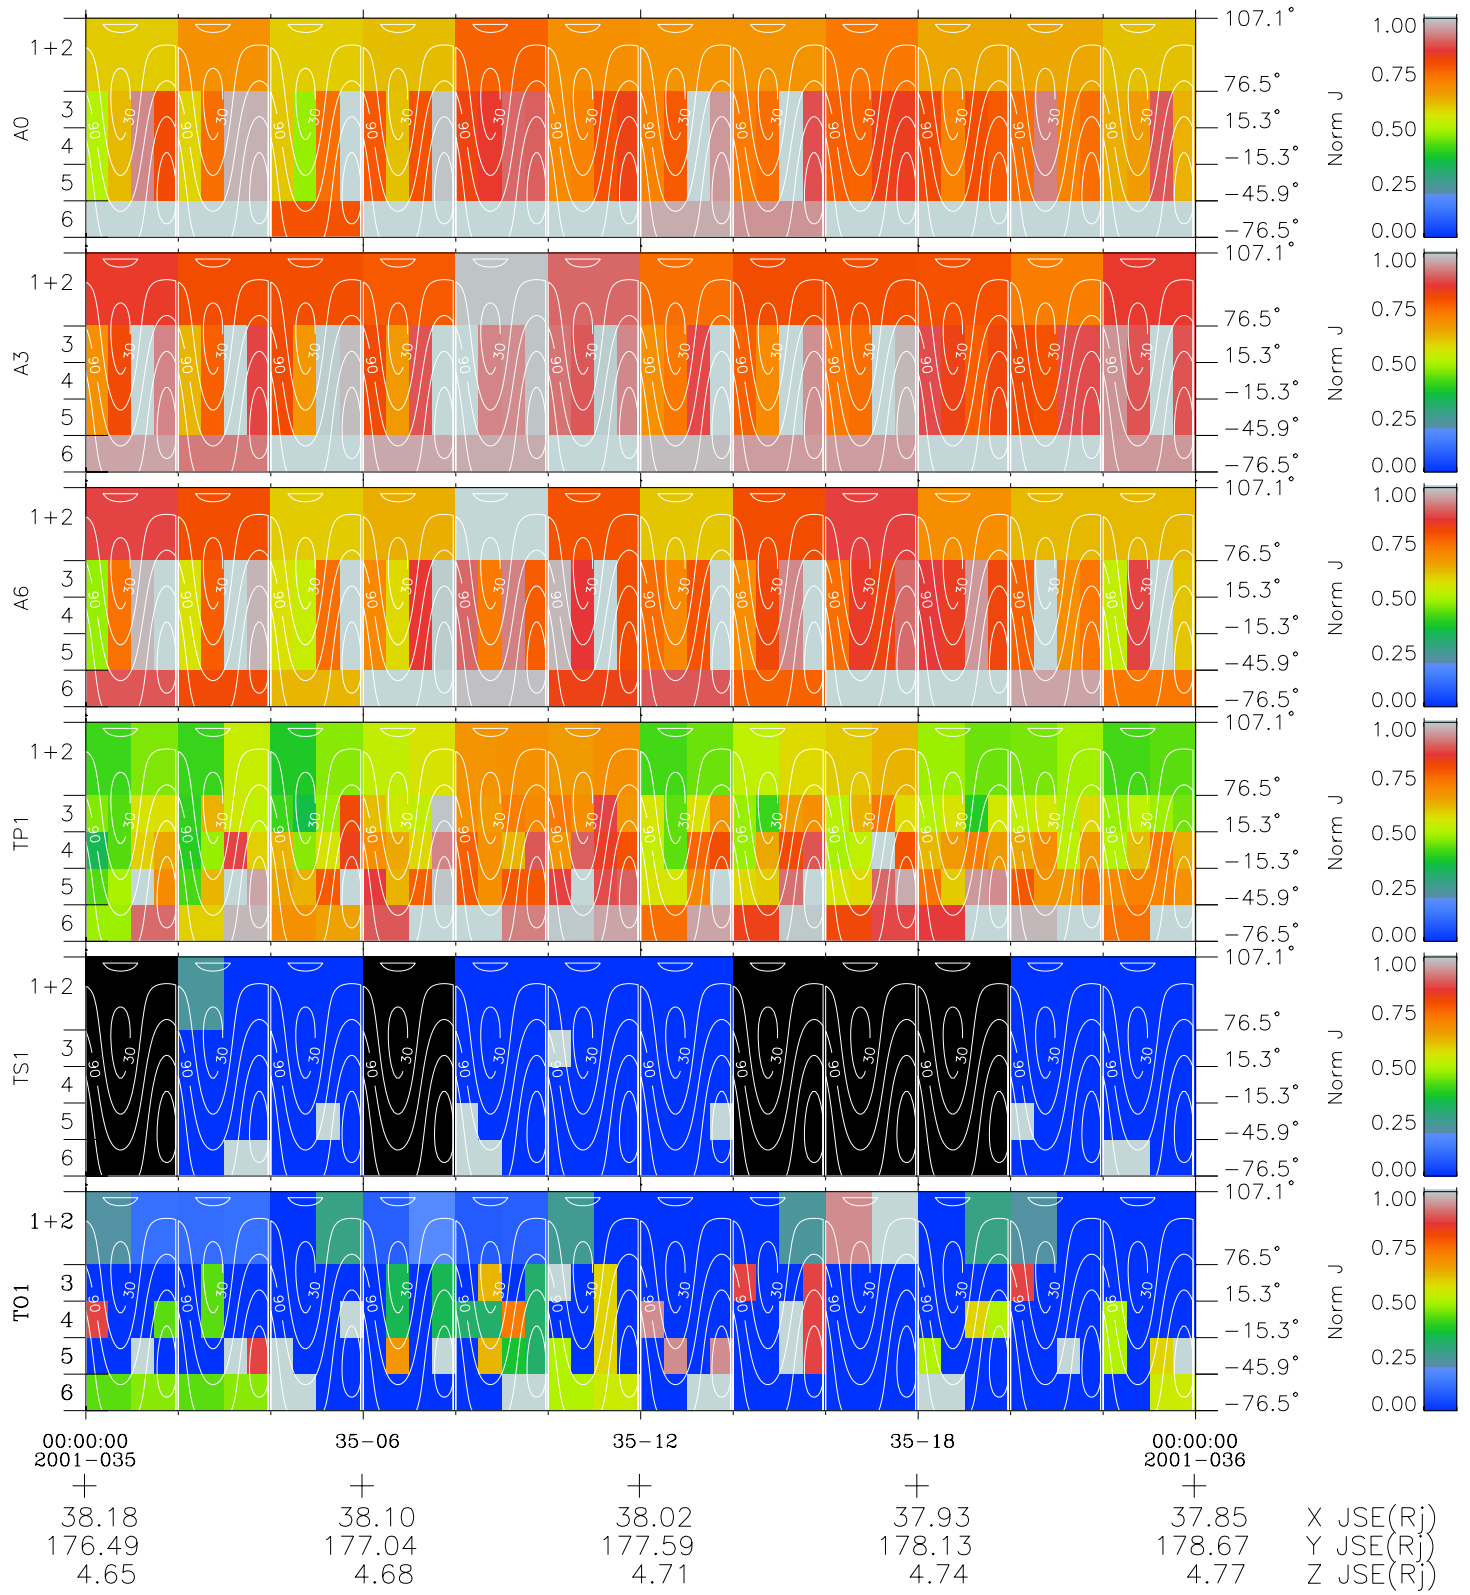

Galileo EPD Real Time All-Sky Anisotropies 01035

Software Version: RTSKY_NORM V 1.20
Data Production: 18-05-01
Plot Production: Tue Sep 18 03:03:48 2001
Color File: wondr3
Geofactor File: 1.1

◇ = Jupiter look direction
□ = Corotation look direction