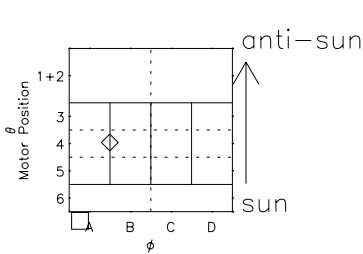

Galileo EPD Real Time All-Sky Anisotropies 01035

Software Version: RTSKY_NORM V 1.20
Data Production: 18-05-01
Plot Production: Tue Sep 18 03:03:48 2001
Color File: wondr3
Geofactor File: 1.1

◇ = Jupiter look direction
□ = Corotation look direction