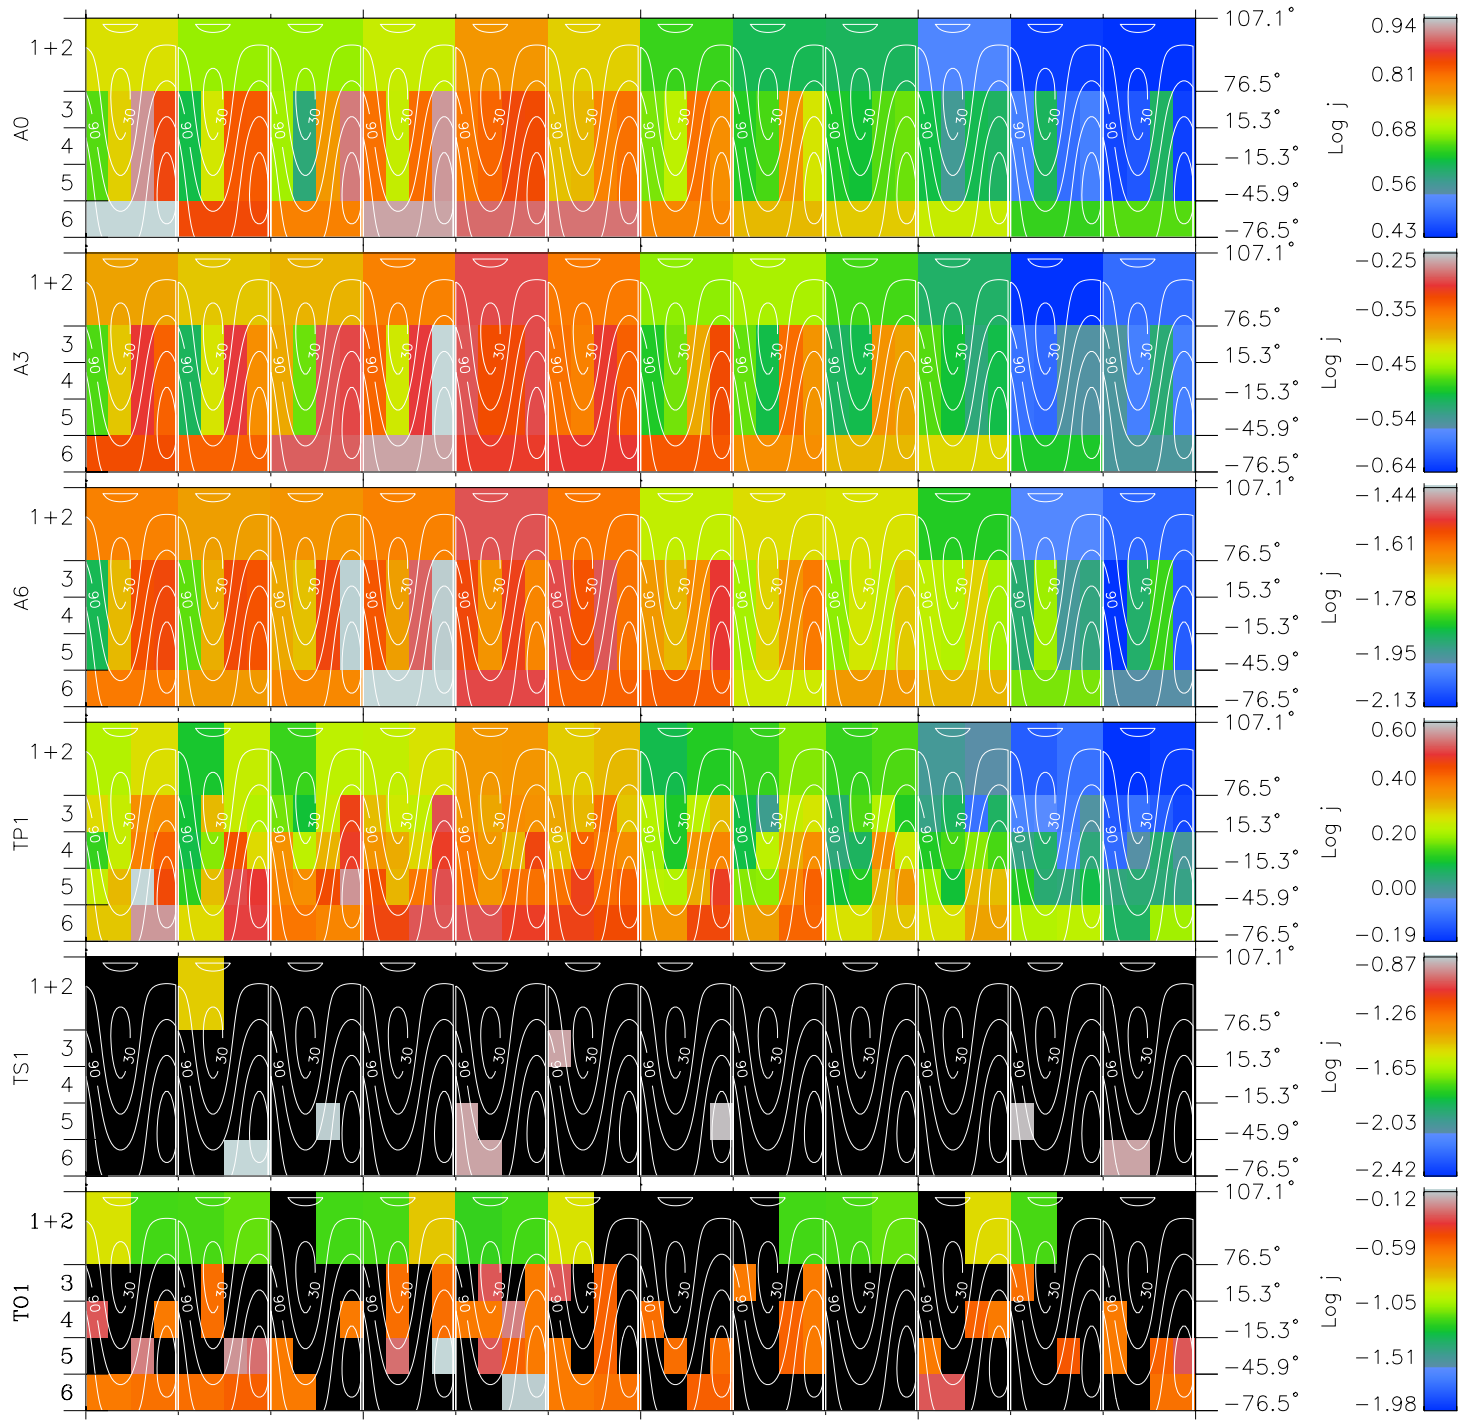

Galileo EPD Real Time All-Sky Anisotropies 01035

Software Version: RTSKY_FLUX V 1.20
 Data Production: 18-05-01
 Plot Production: Tue Sep 18 03:03:34 2001
 Color File: wondr3
 Geofactor File: 1.1

00:00:00 2001-035	35-06	35-12	35-18	00:00:00 2001-036	
+	+	+	+	+	
38.18	38.10	38.02	37.93	37.85	X JSE(R _j)
176.49	177.04	177.59	178.13	178.67	Y JSE(R _j)
4.65	4.68	4.71	4.74	4.77	Z JSE(R _j)

- ◇ = Jupiter look direction
- = Corotation look direction