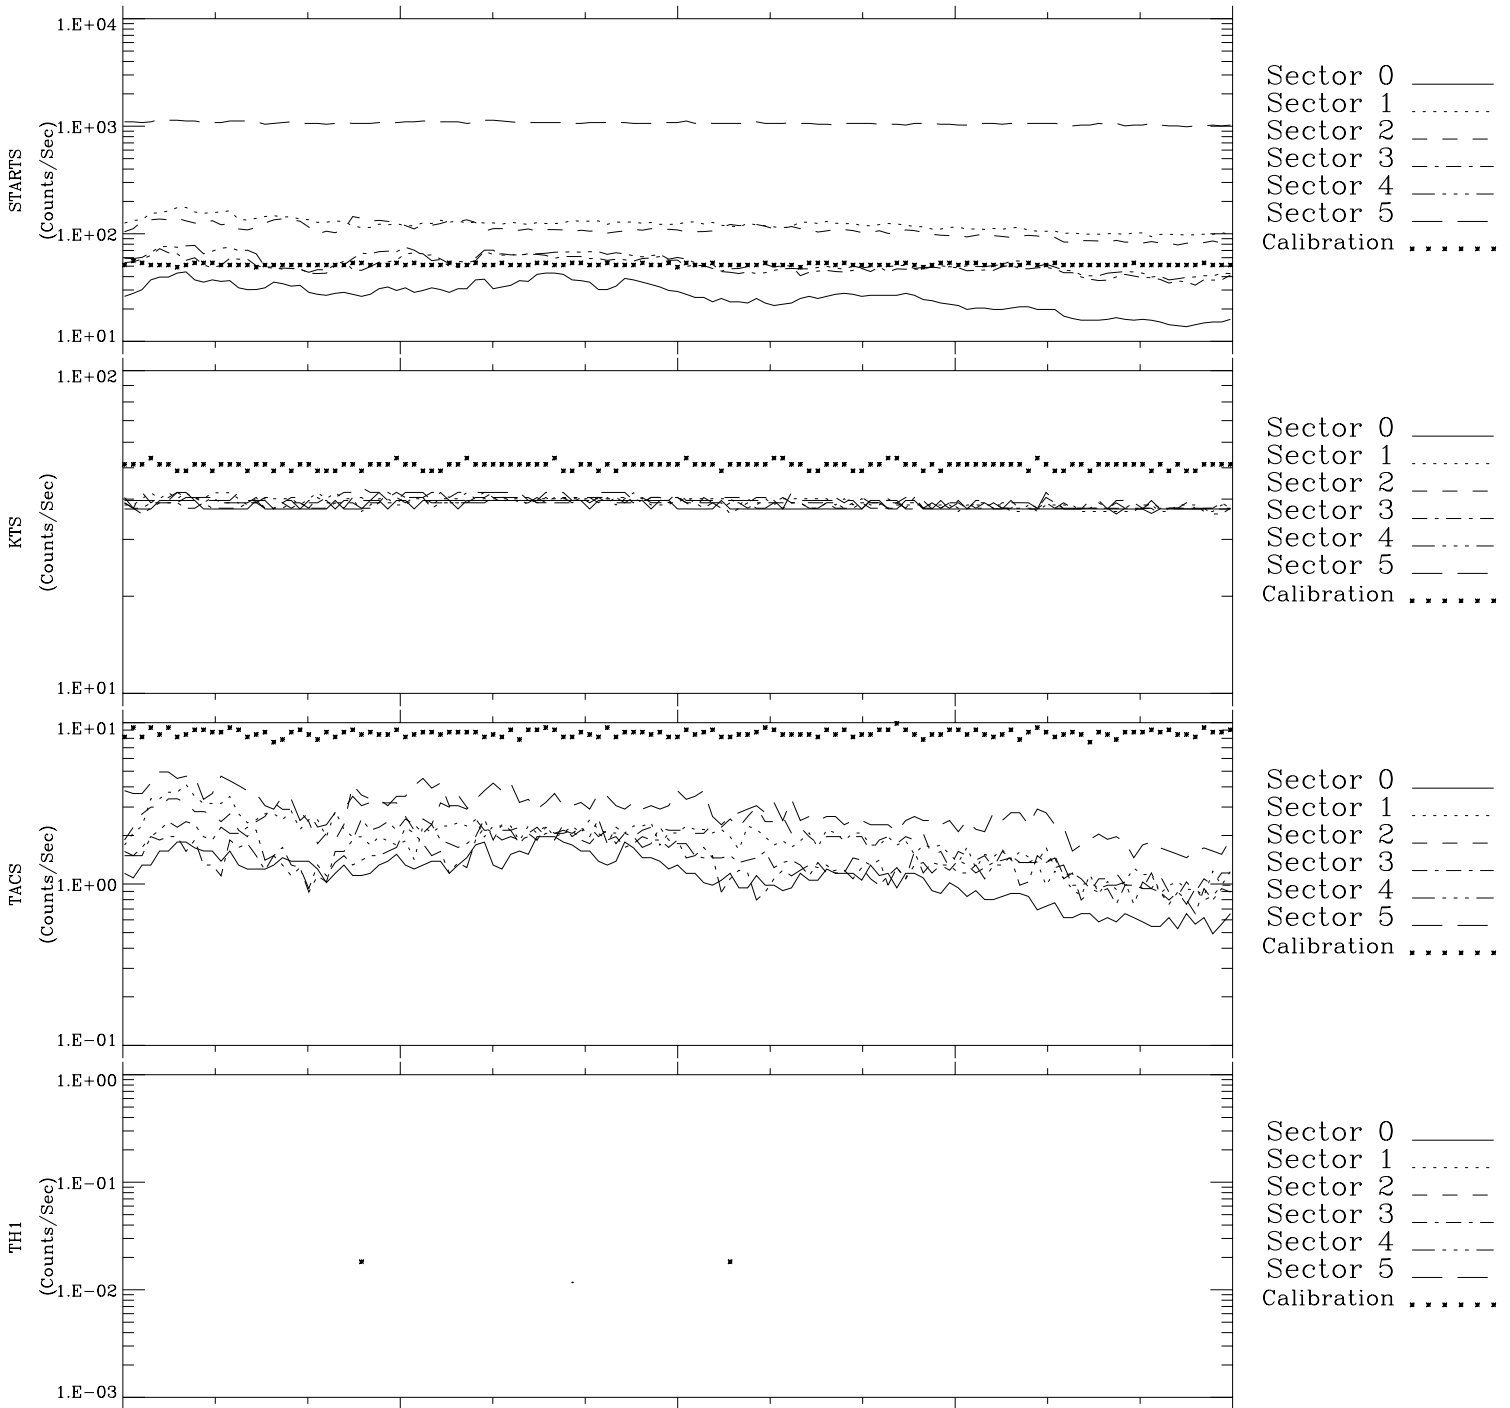

Galileo EPD Real-Time Six-Sector 01035

Software Version: RTLINE_R6 V 1.20
Data Production: 18-05-01
Plot Production: Tue Sep 18 03:05:12 2001

Time	38.18	38.10	38.02	37.93	37.85	X JSE(R _j)
2001-035	176.49	177.04	177.59	178.13	178.67	Y JSE(R _j)
	4.65	4.68	4.71	4.74	4.77	Z JSE(R _j)

◇ = Jupiter look direction
□ = Corotation look direction