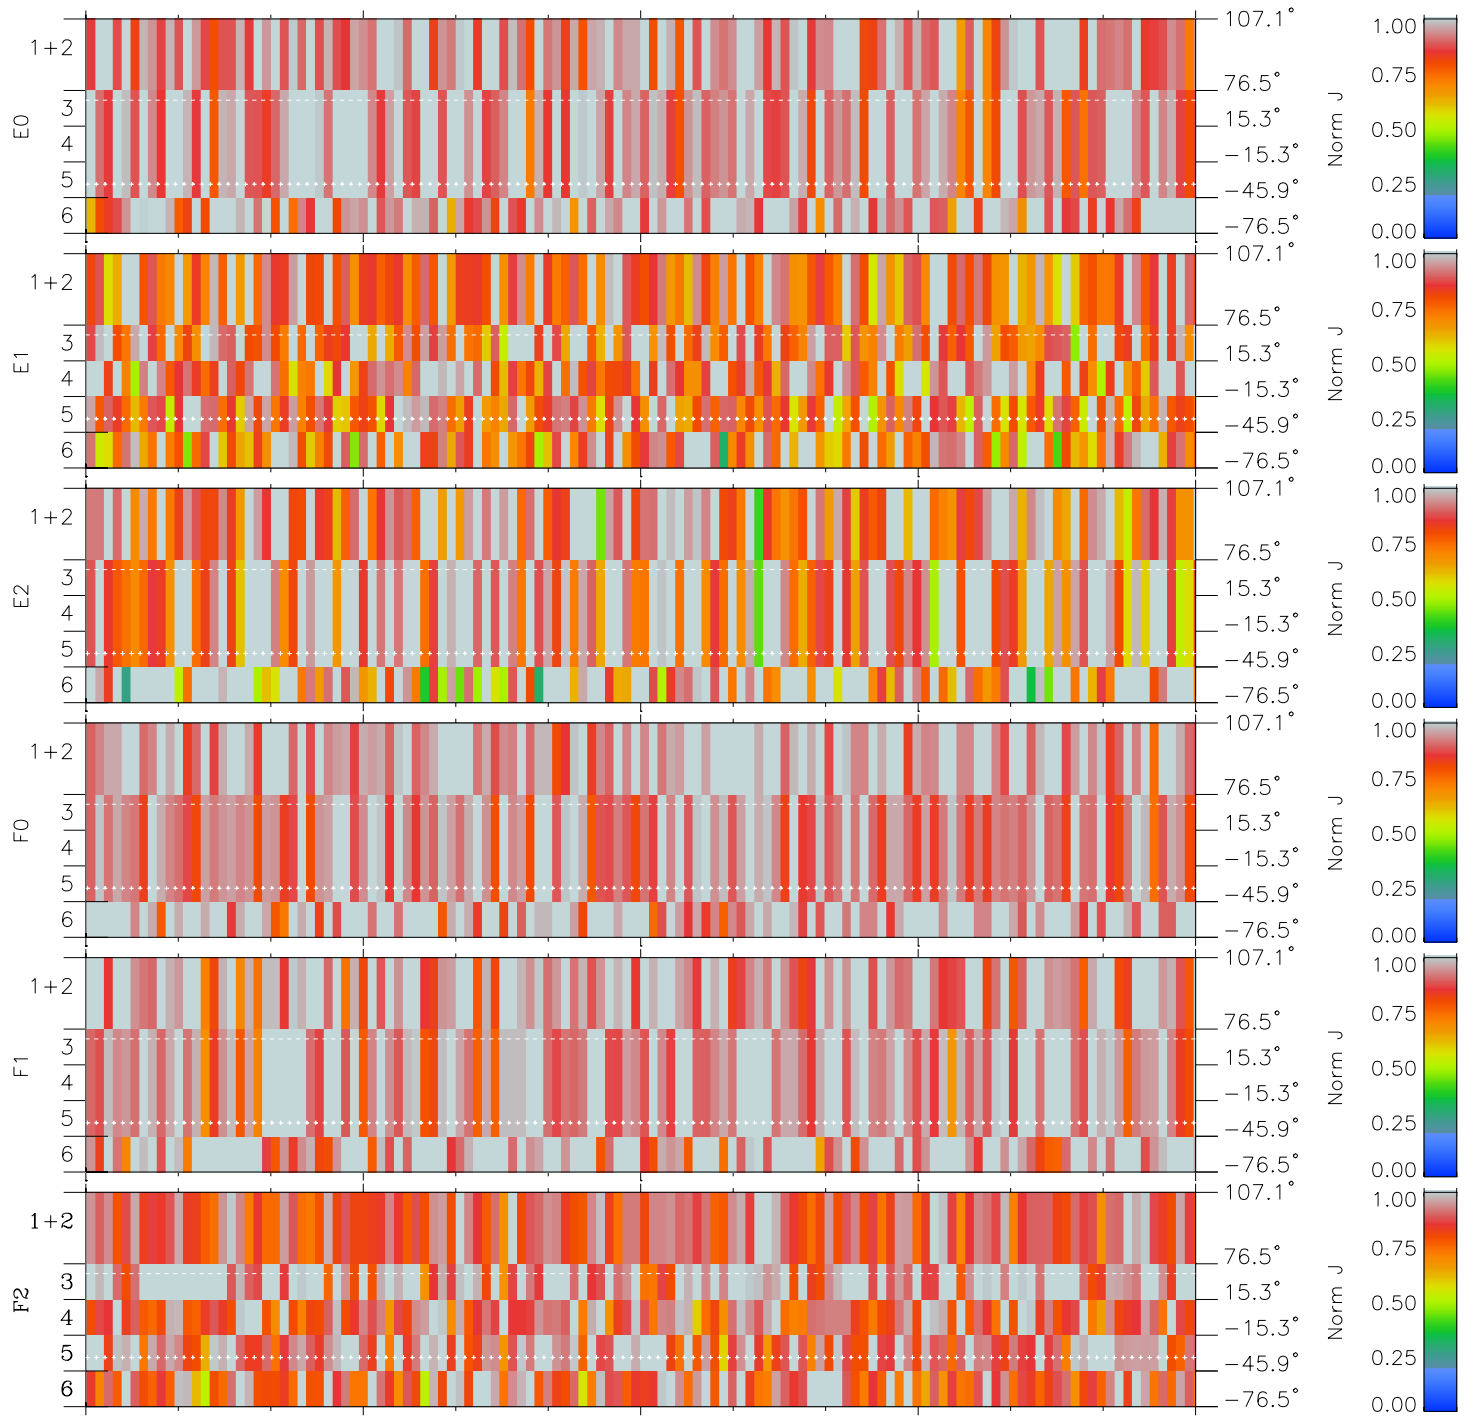

Galileo EPD Real Elevation Anisotropies 01035

Software Version: RTELEV_NORM V 1.20
 Data Production: 18-05-01
 Plot Production: Tue Sep 18 03:04:28 2001
 Color File: wondr3
 Geofactor File: 1.1

00:00:00 2001-035	35-06	35-12	35-18	00:00:00 2001-036	
+	+	+	+	+	X JSE(R _j)
38.18	38.10	38.02	37.93	37.85	Y JSE(R _j)
176.49	177.04	177.59	178.13	178.67	Z JSE(R _j)
4.65	4.68	4.71	4.74	4.77	

- ◇ = Jupiter look direction
- = Corotation look direction