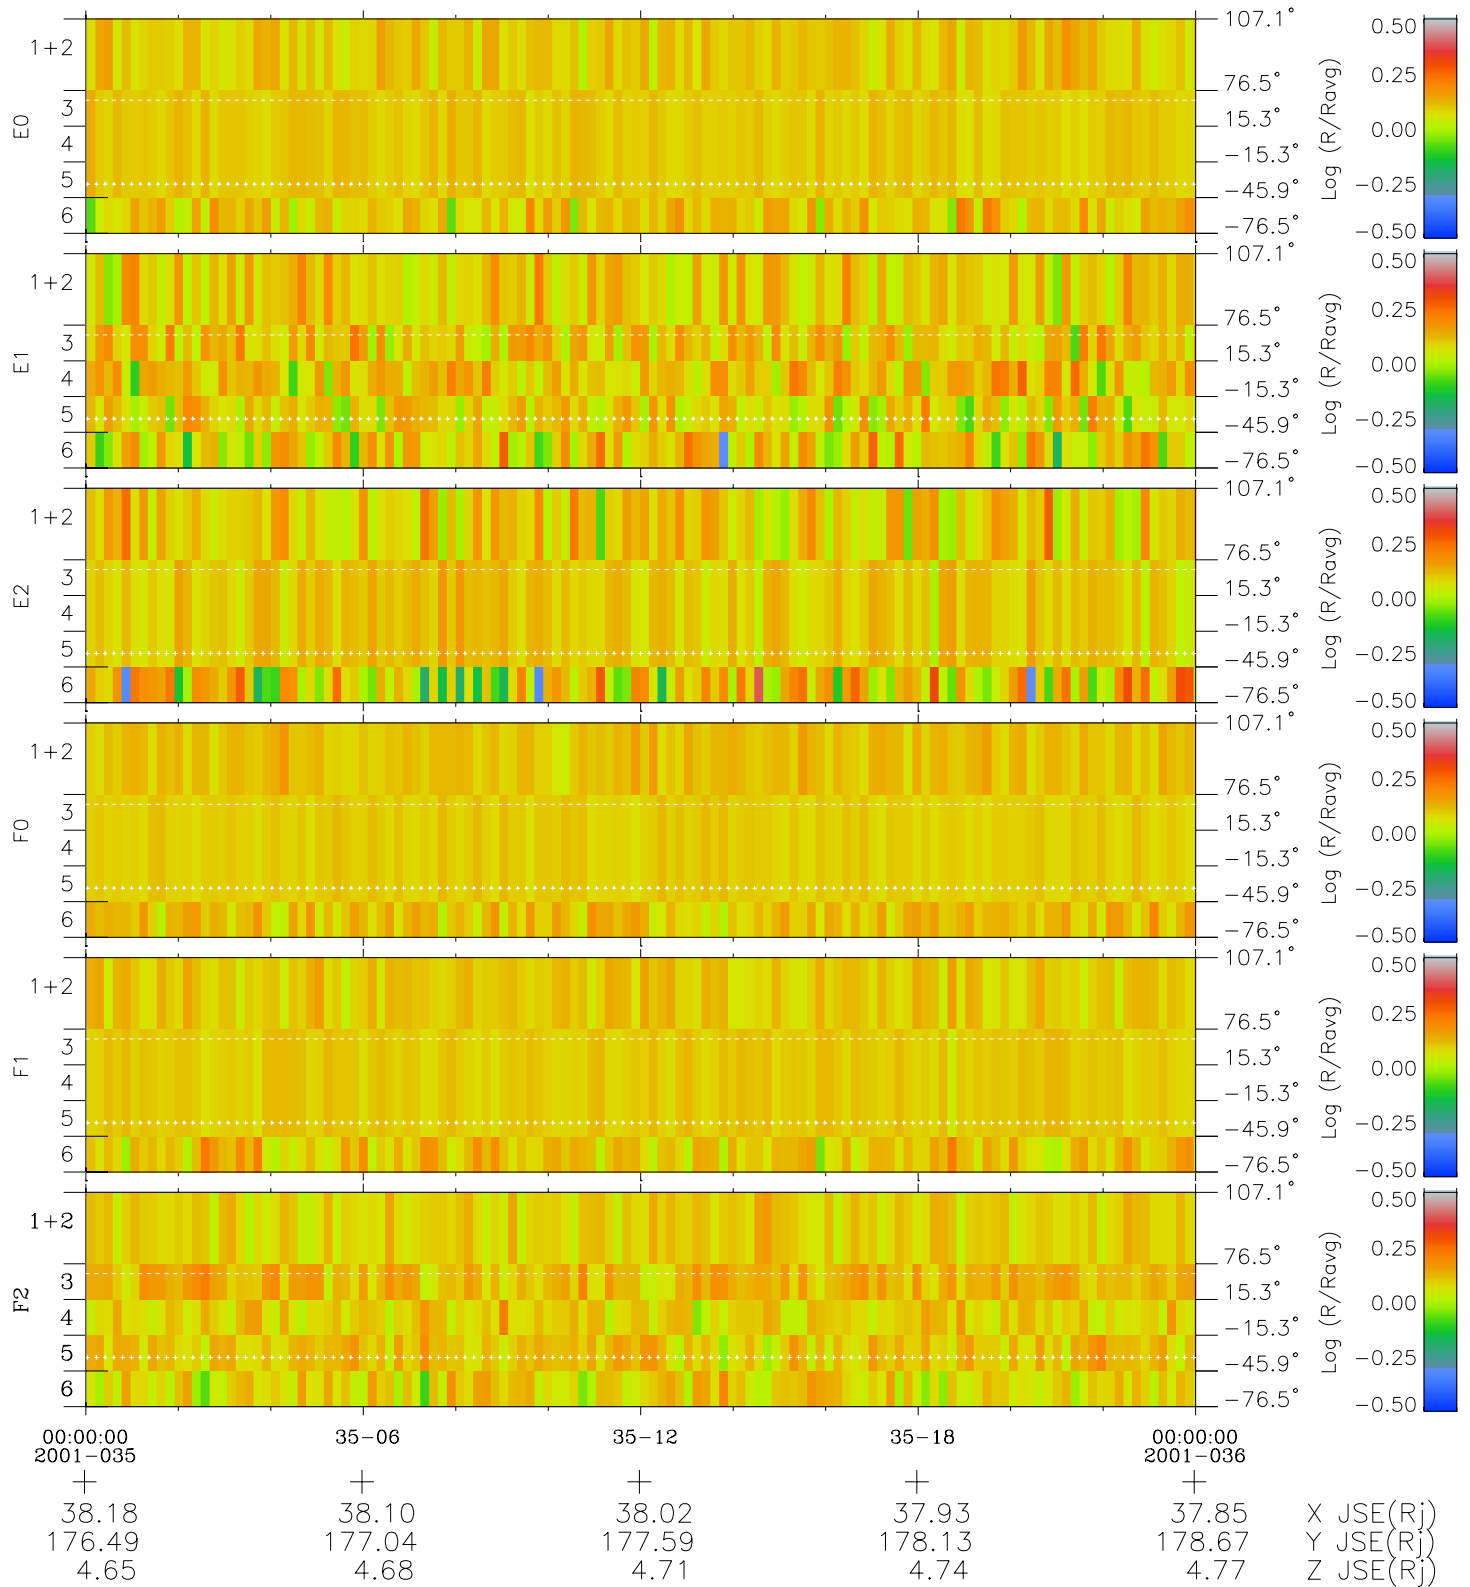

Galileo EPD Real Elevation Anisotropies 01035

Software Version: RTELEV_MEAN V 1.20
 Data Production: 18-05-01
 Plot Production: Tue Sep 18 03:04:06 2001
 Color File: wondr3
 Geofactor File: 1.1

- ◇ = Jupiter look direction
- = Corotation look direction