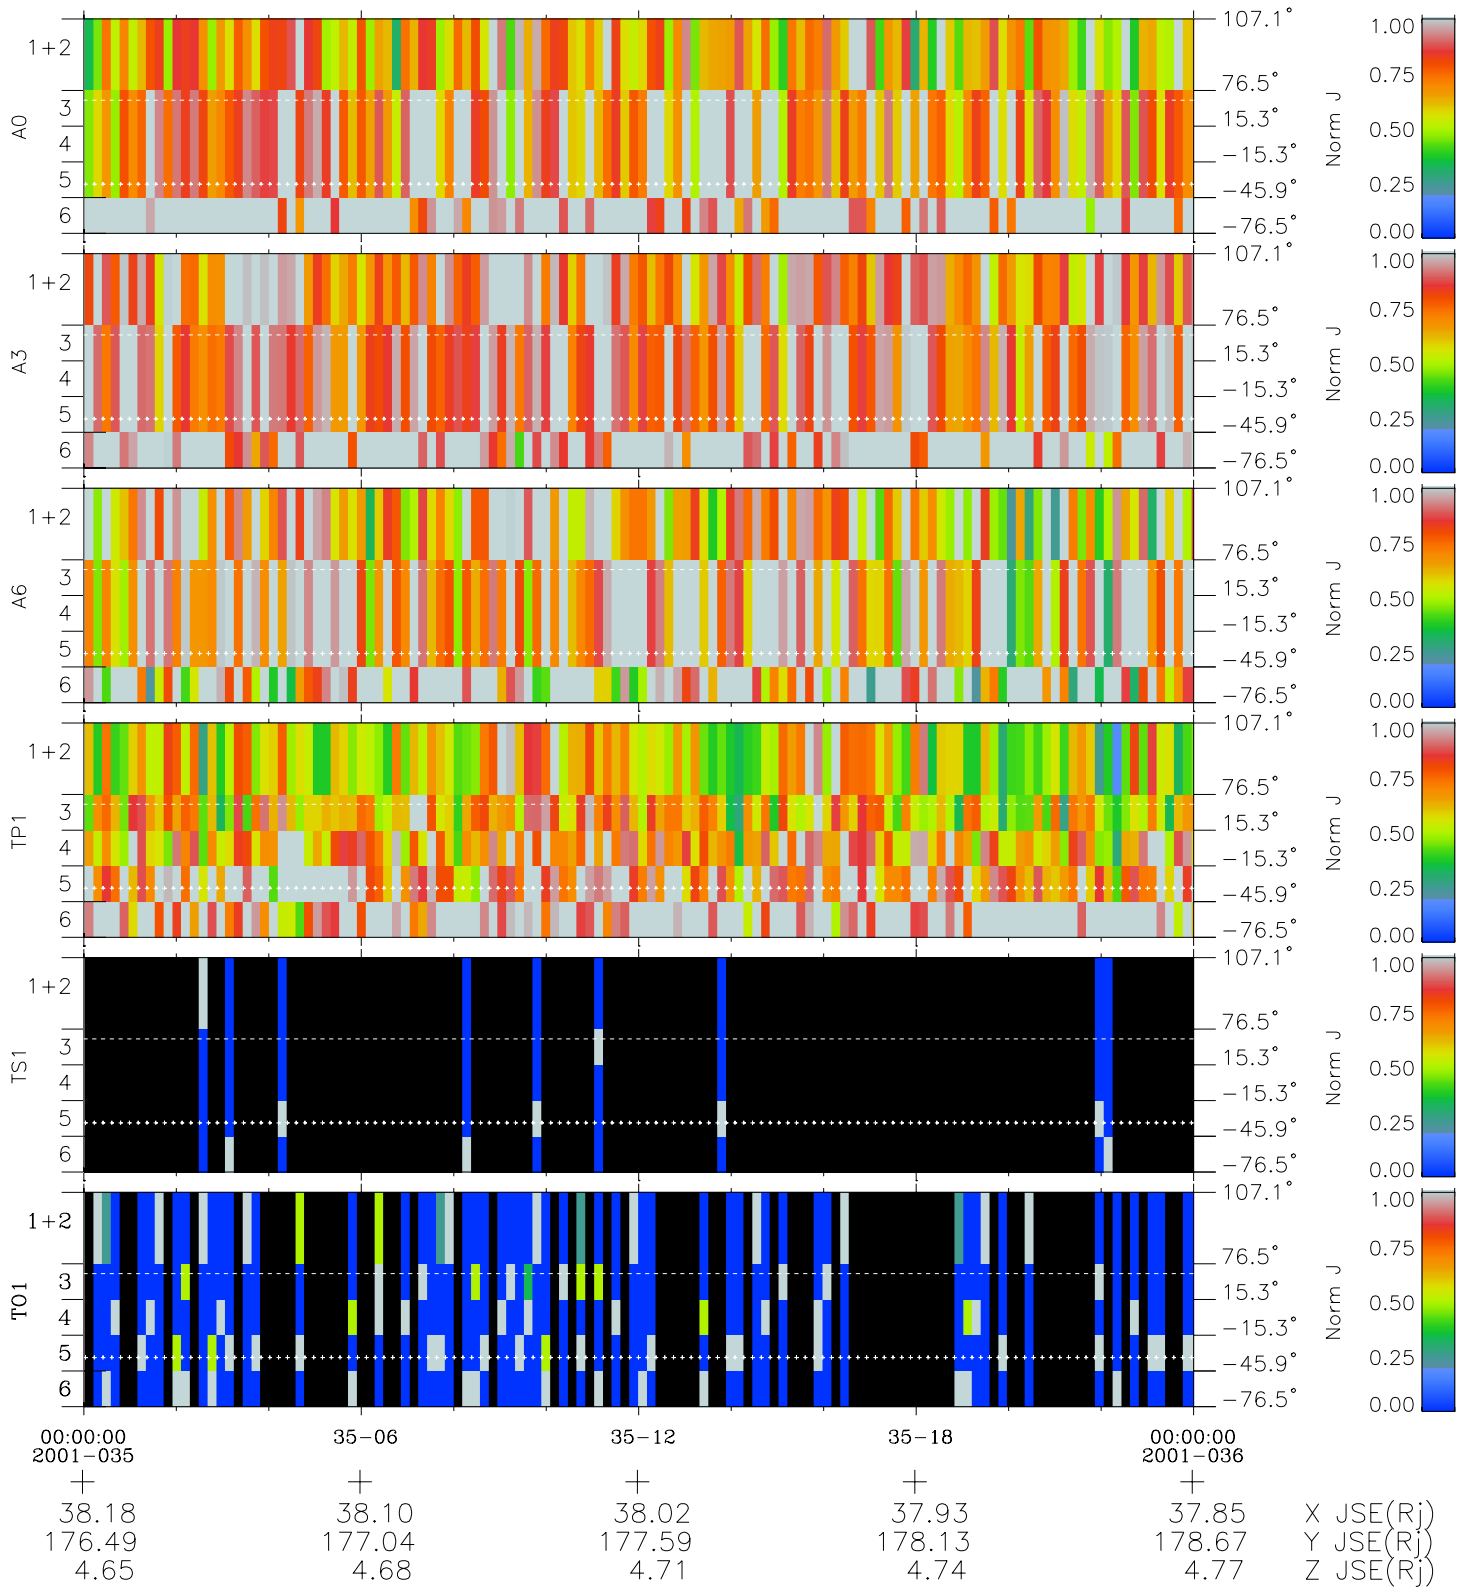

Galileo EPD Real Elevation Anisotropies 01035

Software Version: RTELEV_NORM V 1.20
Data Production: 18-05-01
Plot Production: Tue Sep 18 03:04:23 2001
Color File: wondr3
Geofactor File: 1.1

- ◇ = Jupiter look direction
- = Corotation look direction