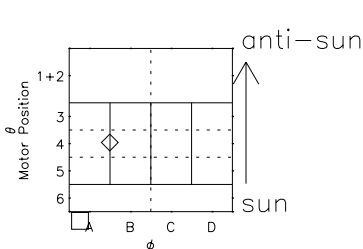

Galileo EPD Real Elevation Anisotropies 01035

Software Version: RTELEV_MEAN V 1.20
 Data Production: 18-05-01
 Plot Production: Tue Sep 18 03:04:01 2001
 Color File: wondr3
 Geofactor File: 1.1

- ◇ = Jupiter look direction
- = Corotation look direction