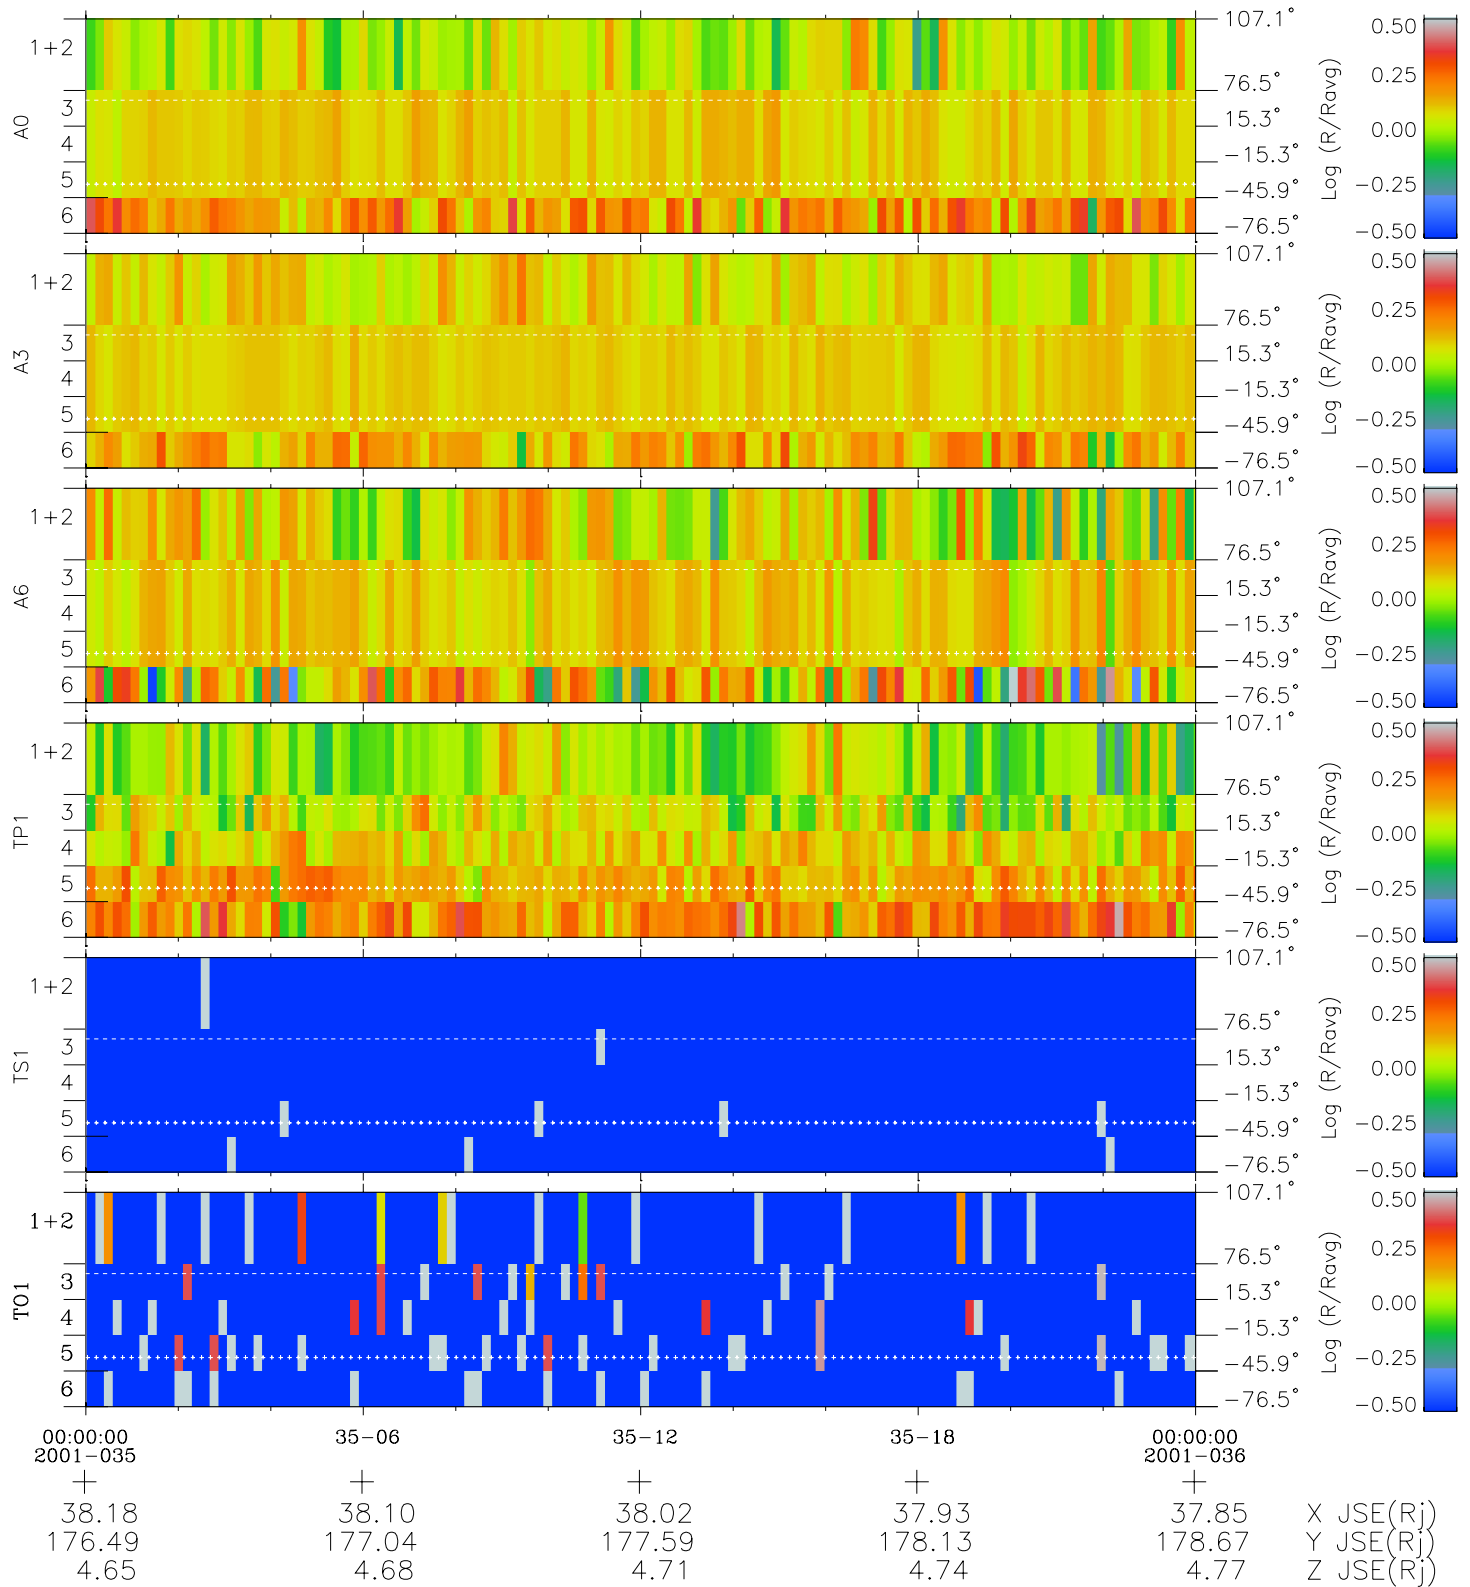

Galileo EPD Real Elevation Anisotropies 01035

Software Version: RTELEV_MEAN V 1.20
 Data Production: 18-05-01
 Plot Production: Tue Sep 18 03:04:01 2001
 Color File: wondr3
 Geofactor File: 1.1

- ◇ = Jupiter look direction
- = Corotation look direction