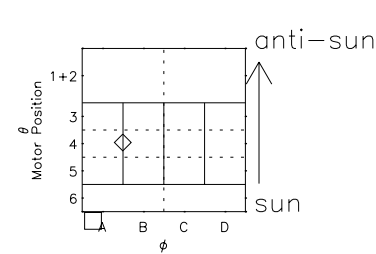

Galileo EPD Real Time Azimuth Anisotropies 01035

Software Version: RTAZIM_NORM V 1.20
 Data Production: 18-05-01
 Plot Production: Tue Sep 18 03:04:54 2001
 Color File: wondr3
 Geofactor File: 1.1

◇ = Jupiter look direction
 □ = Corotation look direction