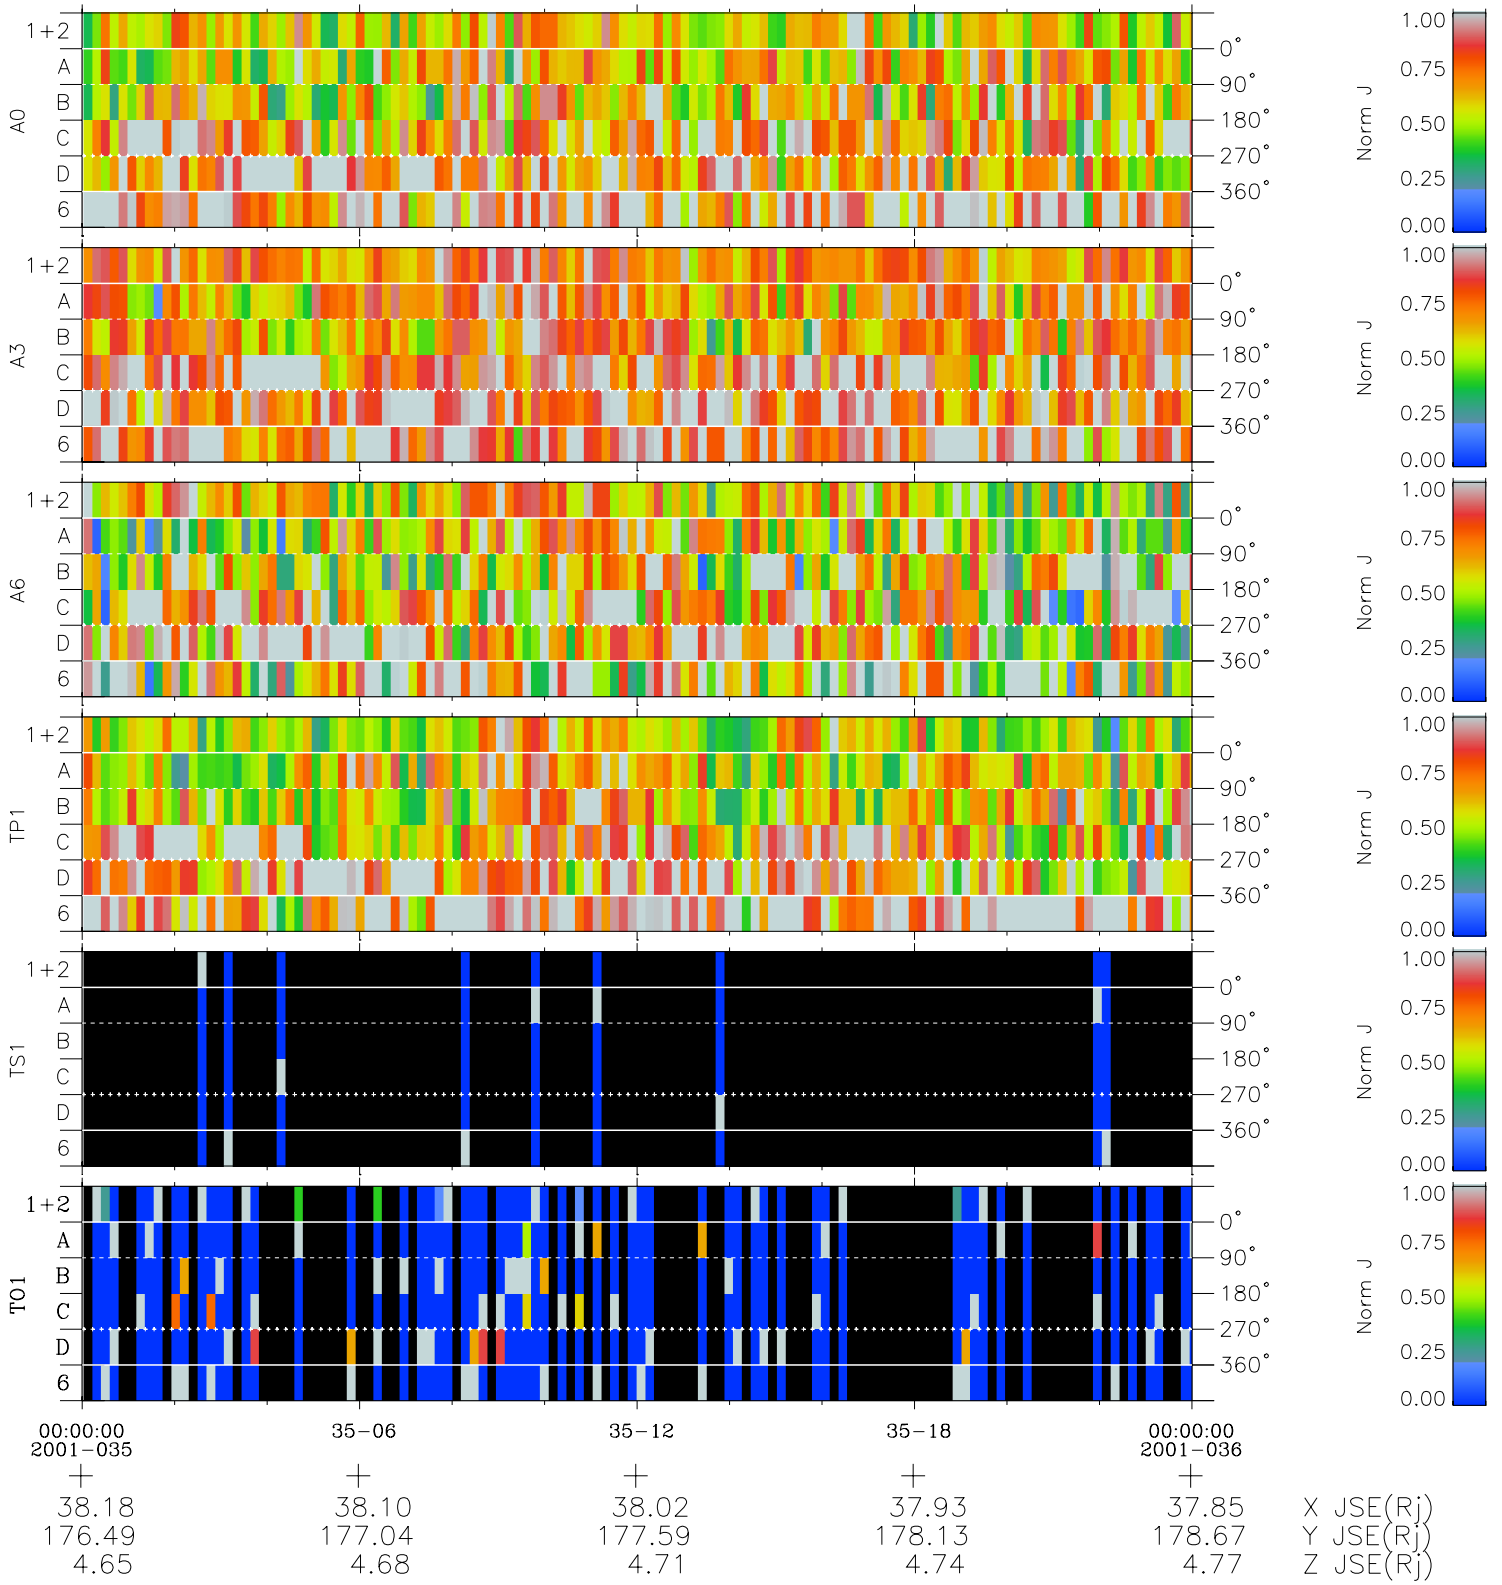

Galileo EPD Real Time Azimuth Anisotropies 01035

Software Version: RTAZIM_NORM V 1.20
 Data Production: 18-05-01
 Plot Production: Tue Sep 18 03:04:54 2001
 Color File: wondr3
 Geofactor File: 1.1

◇ = Jupiter look direction
 □ = Corotation look direction