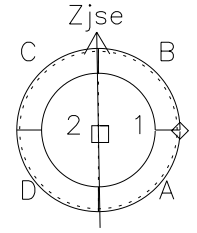

Galileo EPD Real Time Azimuth Anisotropies 01035

Software Version: RTAZIM_NORM V 1.20
 Data Production: 18-05-01
 Plot Production: Tue Sep 18 03:04:54 2001
 Color File: wondr3
 Geofactor File: 1.1

◇ = Jupiter look direction
 □ = Corotation look direction