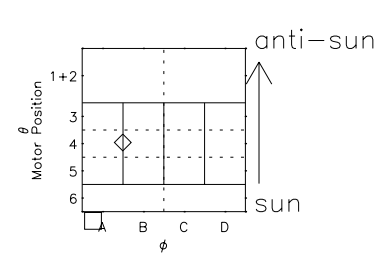

Galileo EPD Real Time Azimuth Anisotropies 01035

Software Version: RTAZIM_MEAN V 1.20
Data Production: 18-05-01
Plot Production: Tue Sep 18 03:04:34 2001
Color File: wondr3
Geofactor File: 1.1

◇ = Jupiter look direction
□ = Corotation look direction