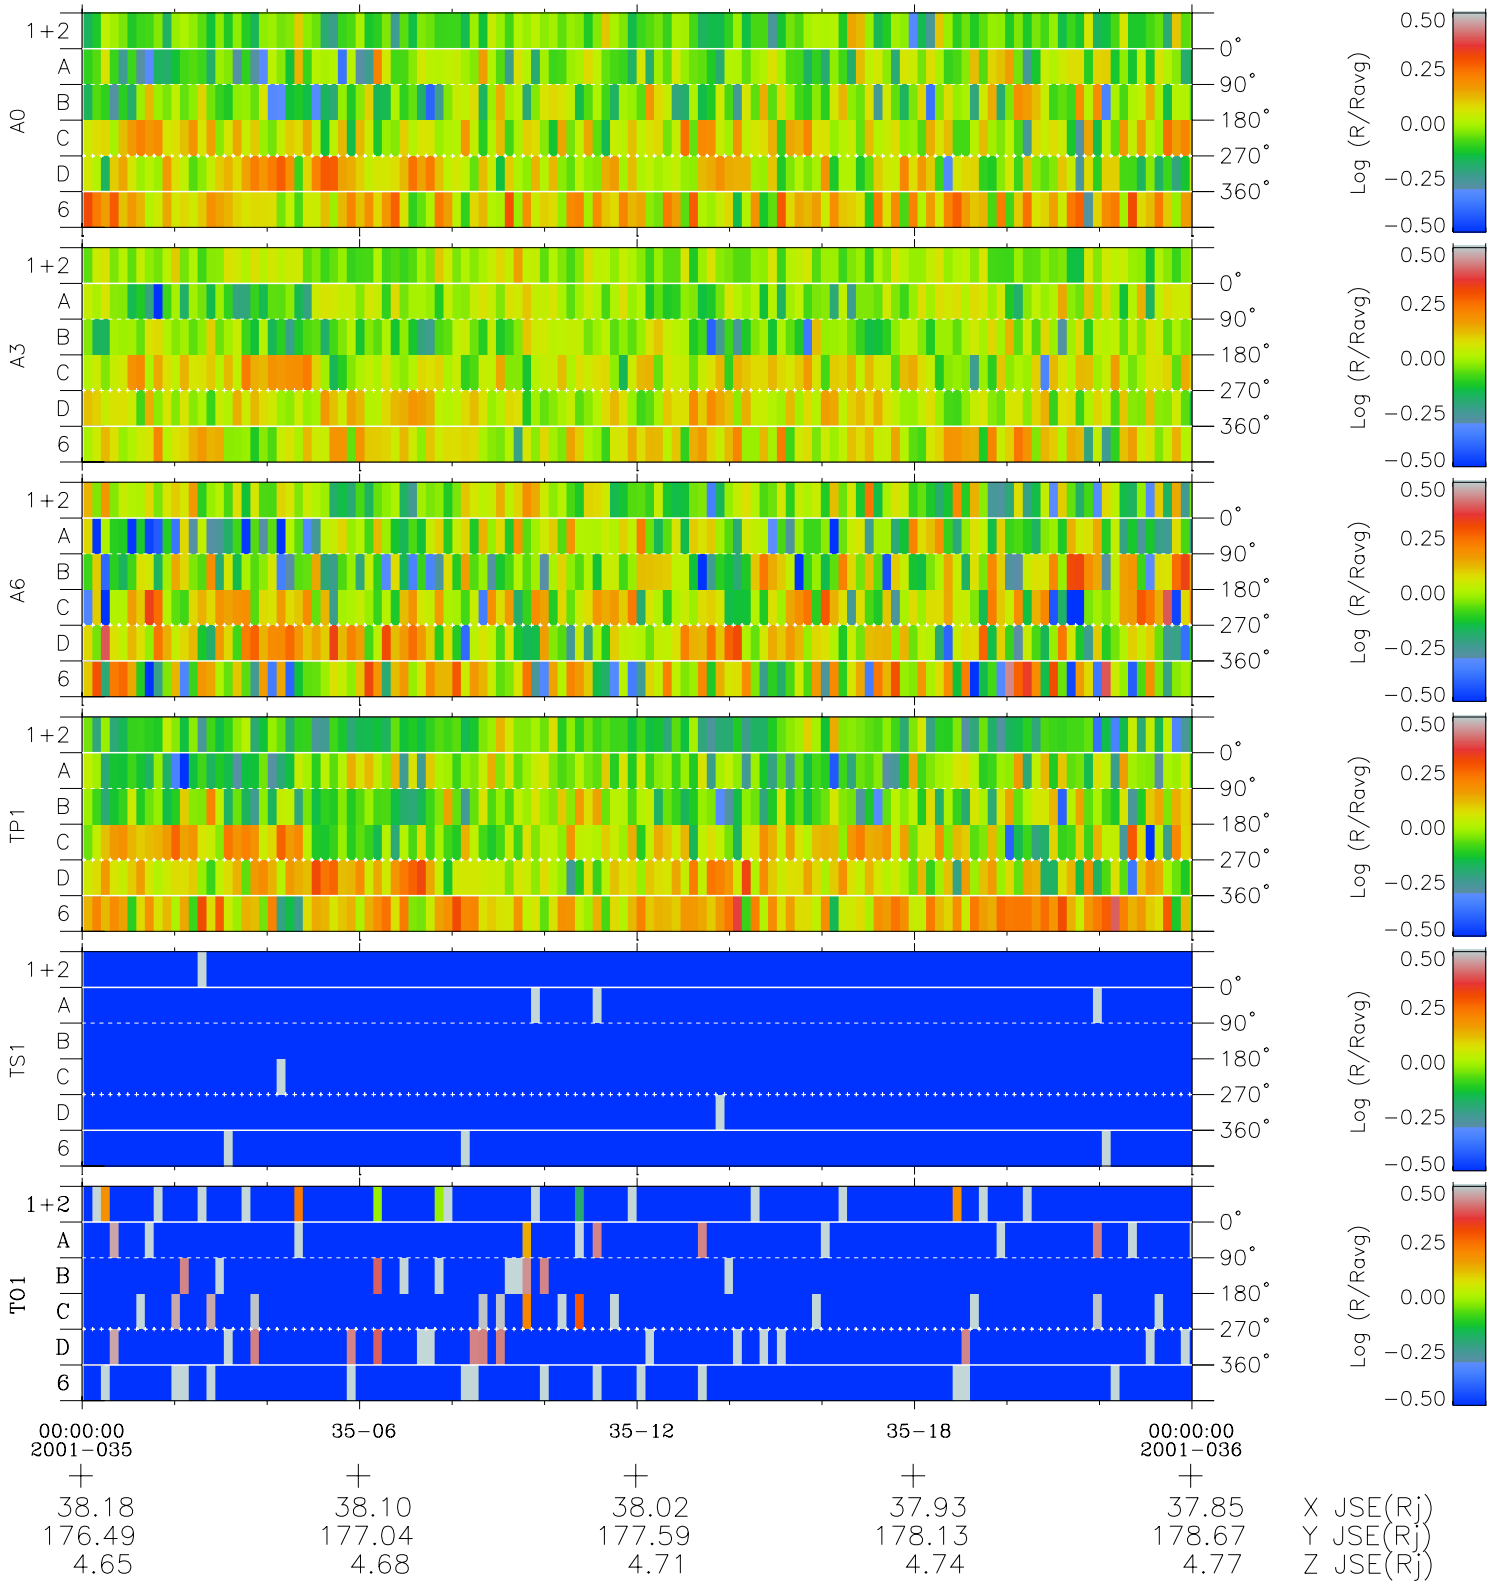

Galileo EPD Real Time Azimuth Anisotropies 01035

Software Version: RTAZIM_MEAN V 1.20
Data Production: 18-05-01
Plot Production: Tue Sep 18 03:04:34 2001
Color File: wondr3
Geofactor File: 1.1

◇ = Jupiter look direction
□ = Corotation look direction