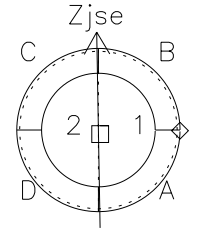

Galileo EPD Real Time Azimuth Anisotropies 01035

Software Version: RTAZIM_MEAN V 1.20
Data Production: 18-05-01
Plot Production: Tue Sep 18 03:04:34 2001
Color File: wondr3
Geofactor File: 1.1

◇ = Jupiter look direction
□ = Corotation look direction