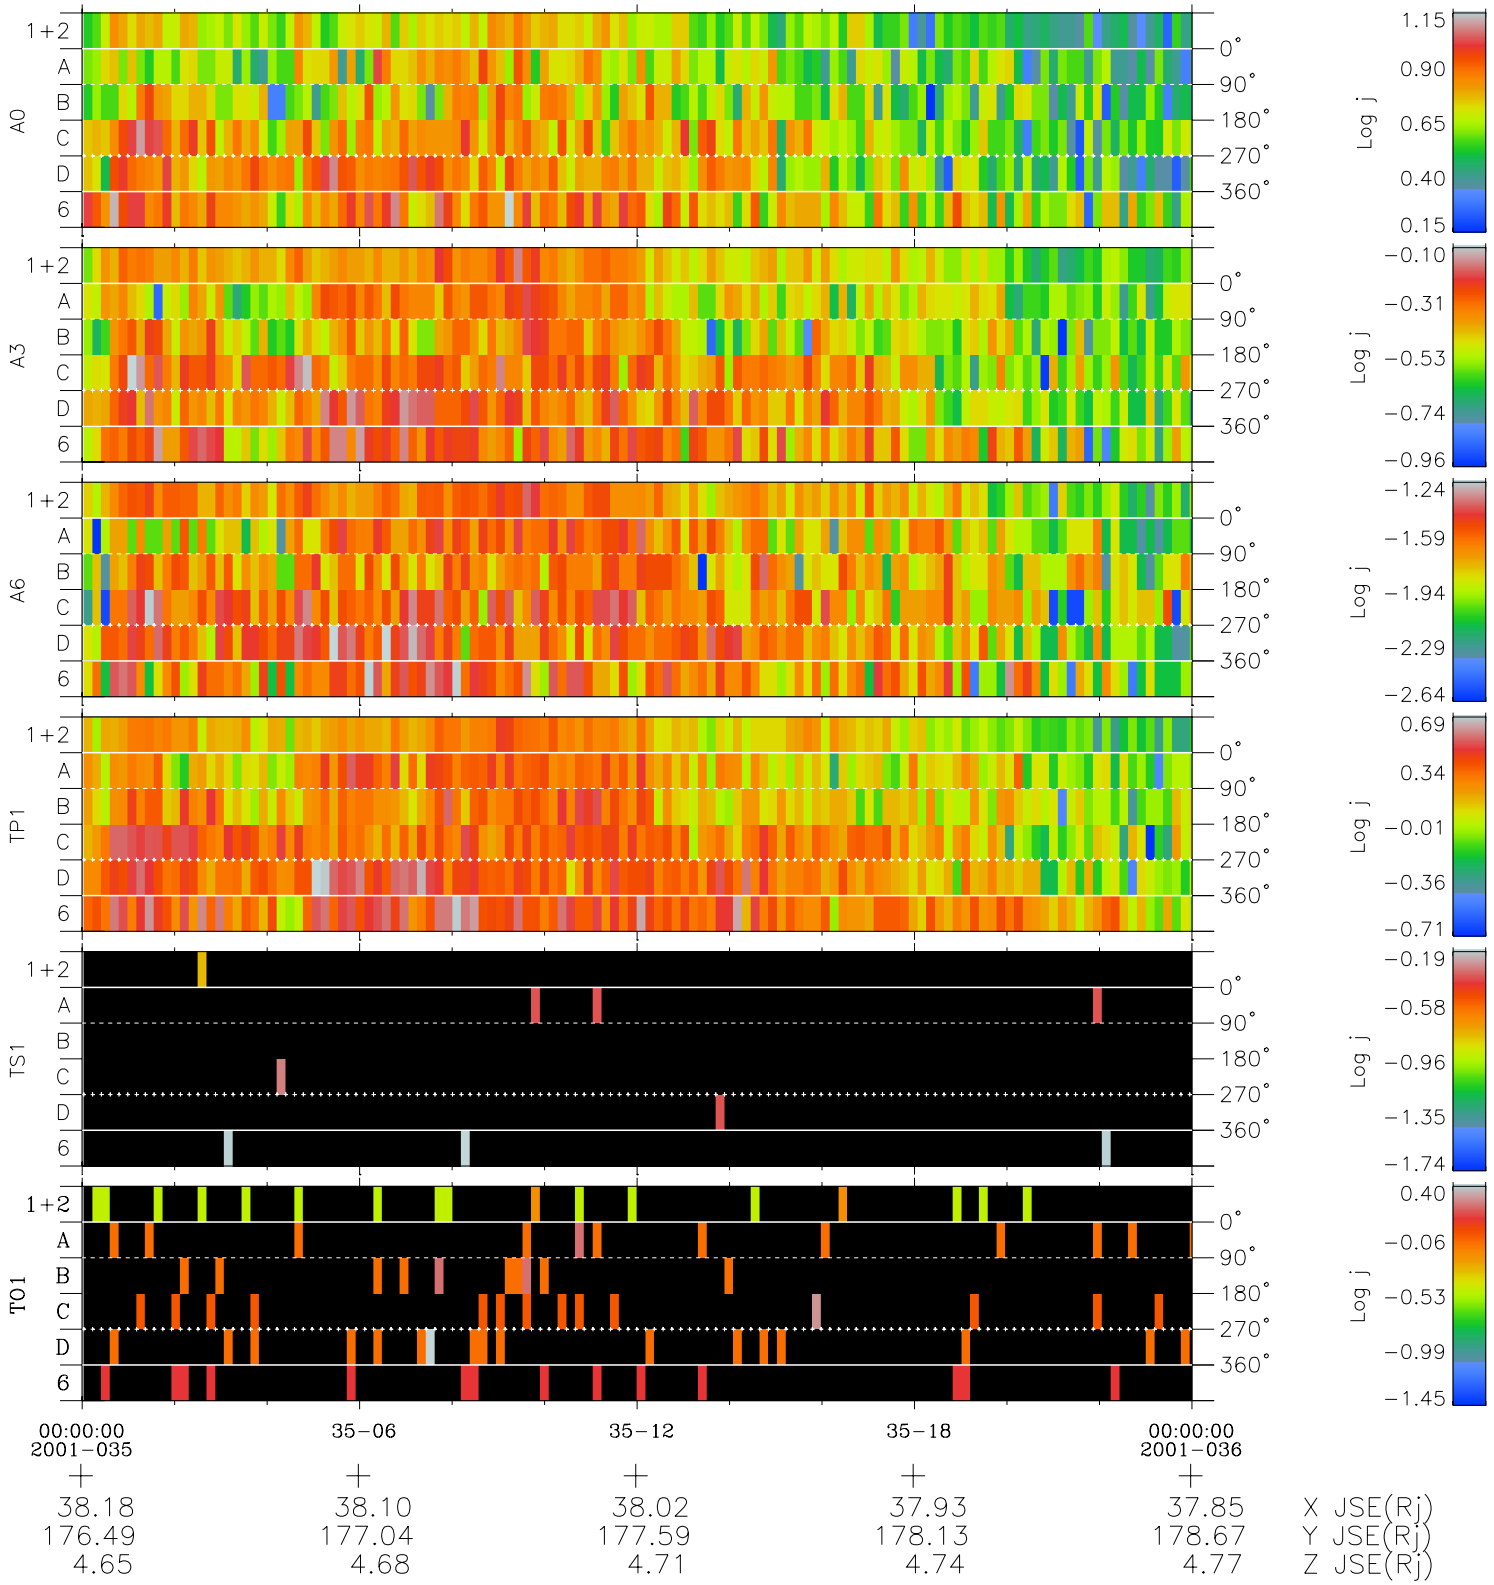

# Galileo EPD Real Time Azimuth Anisotropies 01035

Software Version: RTAZIM\_FLUX V 1.20  
Data Production: 18-05-01  
Plot Production: Tue Sep 18 03:04:43 2001  
Color File: wondr3  
Geofactor File: 1.1

◇ = Jupiter look direction  
□ = Corotation look direction