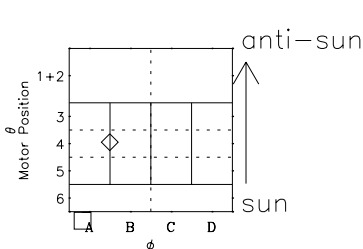

Galileo EPD Real-Time Six-Sector 01034

Software Version: RTLINE_R6 V 1.20
Data Production: 18-05-01
Plot Production: Tue Sep 18 01:40:00 2001

◇ = Jupiter look direction
□ = Corotation look direction